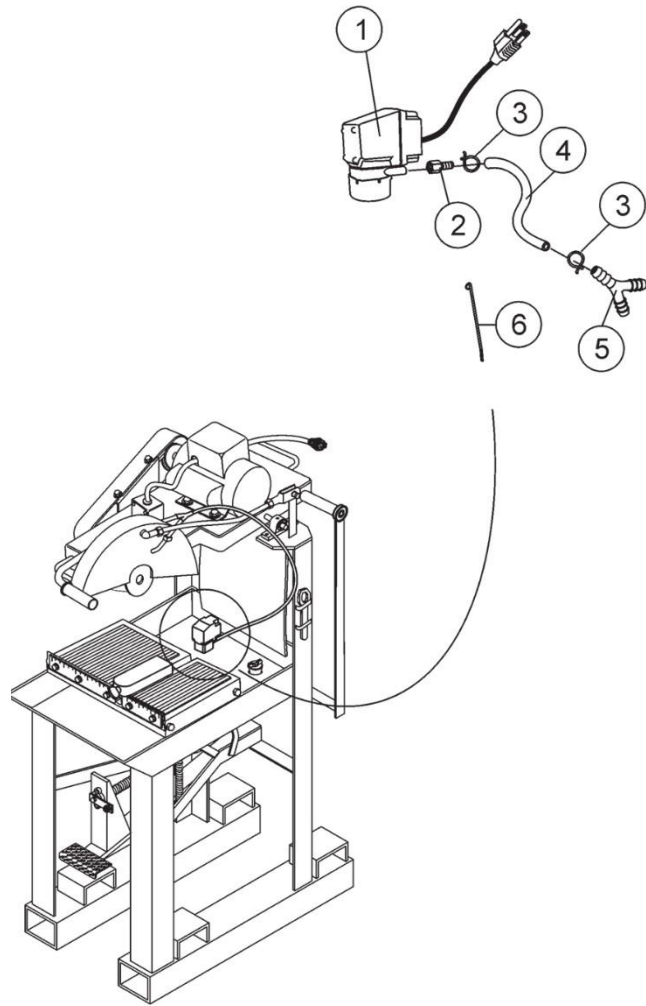

ELECTRIC ONLY

MOTOR WATER PUMP ASSEY					
ITEM	SKU #	PART #	DESCRIPTION	BBS20	LISTPRICE
1	518200	518200	BBS20E (ELECTRIC ONLY) WATER PUMP KIT - 518200	1	$120.00
2	ASK FOR #	26077-001	FITTING, BRASS 6 BARB 1/4FP	1	$5.00
3	ASK FOR #	12694-001	HOSE CLAMP	2	$1.08
4	0401RF01SA	23867-006	4FT TUBING, VINYL 5/16	1	$3.50
5	ASK FOR #	14233-002	Y-FITTING	1	$2.00
6	ASK FOR #	1662	TIE, CABLE	1	$4.00

www.tkequip.com
salesmanager@tkequip.com
sales@tkequip.com
Office: 956-796-9411
Tel: 956-740-3740
Fax: 956-462-2500