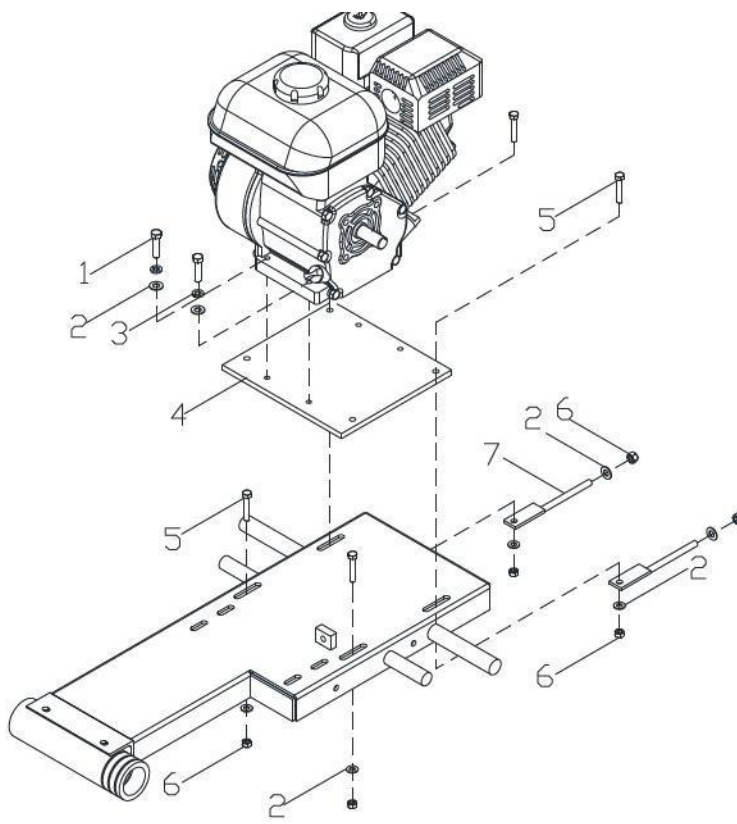

BBS20 MASONRY SAW PARTS BREAKDOWN (LIST PRICE)

CART ASSEY					
ITEM	SKU #	PART #	DESCRIPTION	BBS20	LISTPRICE
1	TOCD056134	119810	HEX BOLT HD, 5/16" X 1-3/4" - 119810	4	\$1.25
2	RNPX056GAL	174990	PLAIN WASHER, 5/16 ID X 3/4 OD FL ZP - 174990	16	\$1.08
3	TCCS056GAL	T148	HEX LOCK NUT 5/16" - T148 - 227821	4	\$1.25
4	0414NY01CR	D-1796	BBS20 1-1/4" STEEL BALL BEARING WHEEL D-1796	4	\$13.00
5	0414HN01CR	BBS001	RUBBER V-RIB (15" X 12") - BBS001	1	\$10.00
6	0414HN02CR	BBS002	RUBBER V-RIB (6-3/4" X 12") - BBS002	1	\$6.00
7	0414MD01CR	BBS003	BBS20 CART WOOD INSERT - BBS003	1	\$15.00
8	0414CO01CR	BBS004	BBS20 CONVEYOR CART- - BBS004	1	\$160.00
9	0414CO01EF	BBS005	BBS20 CART CONVEYOR ASSEMBLY W/ WHEELS - - BBS005	1	\$210.00

TRAY ASSEY					
ITEM	SKU #	PART #	DESCRIPTION	BBS20	LISTPRICE
1	TOCD014100	TOCD014100	HEX BOLT 1/4 X 1" NC	5	\$1.25
2	0414HN01CA	BBS006	BBS20 SPLASH CURTAIN	1	\$30.00
3	0414SO01CA	BB2007	BBS20 SPLASH CURTAIN SUPPORT	1	\$15.00
4	RNPX014GAL	BB2008	PLAIN WASHER 1/4" (GALVANIZED)	5	\$1.08
5	TCCS014GAL	T159	LOCK NUT, 1/4 NC - T159	5	\$1.25
6	0414LA01CA	BB2009	BBS20 9/16" GUARD BLADE WRENCH	1	\$28.00
7	0414RF01CA	37036704	DRAIN EXPANSION PLUG 2" (37036704)	1	\$17.00

ENGINE MOUNT ASSEY					
ITEM	SKU #	PART #	DESCRIPTION	BBS20	LISTPRICE
1	TOCD038112	T176	HEX BOLT 3/8" X 1-1/2" - T176 - C141 - 226230	4	\$1.25
2	RNPX038GAL	T112	PLAIN WASHER 3/8" - T112 - C139 - 174986 - 701032	10	\$1.25
3	RNRX038GAL	T113	LOCK WASHER 3/8 T113 - C144 -176230	4	\$1.25
4	0414PL01BM	BBS010	BBS20 ENGINE MOUNT PLATE	1	\$25.00
5	TOCD038134	C527	HEX BOLT HD, 3/8 X 1-3/4 - 226240	4	\$1.25
6	TCCS038GAL	T114	HEX LOCK NUT 3/8" - 227830 - T114 - C142	6	\$1.25
7	0414CO01BM	BBS011	BBS20 BELT TIGHTENER	2	\$12.00
*8	202014M	202014M	HONDA GX390 W/CYLONE FILTER	1	\$1,125.00