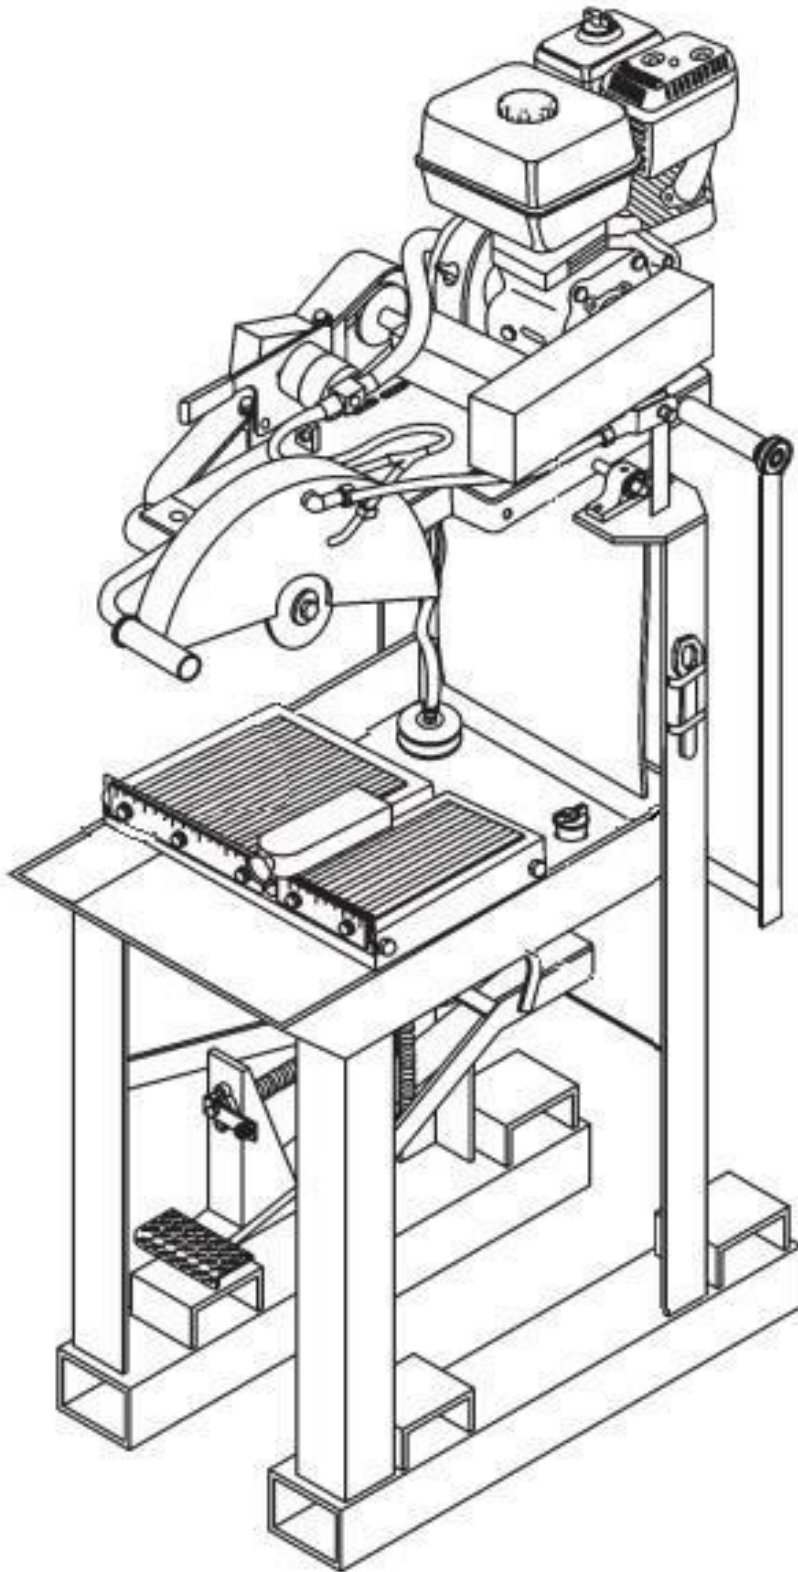

BBS20 MASONRY SAW PARTS BREAKDOWN (LIST PRICE)

CART ASSEY					
ITEM	SKU #	PART #	DESCRIPTION	BBS20	LISTPRICE
1	TOCD056134	119810	HEX BOLT HD, 5/16" X 1-3/4" - 119810	4	\$1.25
2	RNPX056GAL	174990	PLAIN WASHER, 5/16 ID X 3/4 OD FL ZP - 174990	16	\$1.08
3	TCCS056GAL	T148	HEX LOCK NUT 5/16" - T148 - 227821	4	\$1.25
4	0414NY01CR	D-1796	BBS20 1-1/4" STEEL BALL BEARING WHEEL D-1796	4	\$13.00
5	0414HN01CR	BBS001	RUBBER V-RIB (15" X 12") - BBS001	1	\$10.00
6	0414HN02CR	BBS002	RUBBER V-RIB (6-3/4" X 12") - BBS002	1	\$6.00
7	0414MD01CR	BBS003	BBS20 CART WOOD INSERT - BBS003	1	\$15.00
8	0414CO01CR	BBS004	BBS20 CONVEYOR CART- - BBS004	1	\$160.00
9	0414CO01EF	BBS005	BBS20 CART CONVEYOR ASSEMBLY W/ WHEELS - - BBS005	1	\$210.00

TRAY ASSEY					
ITEM	SKU #	PART #	DESCRIPTION	BBS20	LISTPRICE
1	TOCD014100	TOCD014100	HEX BOLT 1/4 X 1" NC	5	\$1.25
2	0414HN01CA	BBS006	BBS20 SPLASH CURTAIN	1	\$30.00
3	0414SO01CA	BB2007	BBS20 SPLASH CURTAIN SUPPORT	1	\$15.00
4	RNPX014GAL	BB2008	PLAIN WASHER 1/4" (GALVANIZED)	5	\$1.08
5	TCCS014GAL	T159	LOCK NUT, 1/4 NC - T159	5	\$1.25
6	0414LA01CA	BB2009	BBS20 9/16" GUARD BLADE WRENCH	1	\$28.00
7	0414RF01CA	37036704	DRAIN EXPANSION PLUG 2" (37036704)	1	\$17.00

ENGINE MOUNT ASSEY					
ITEM	SKU #	PART #	DESCRIPTION	BBS20	LISTPRICE
1	TOCD038112	T176	HEX BOLT 3/8" X 1-1/2" - T176 - C141 - 226230	4	\$1.25
2	RNPX038GAL	T112	PLAIN WASHER 3/8" - T112 - C139 - 174986 - 701032	10	\$1.25
3	RNRX038GAL	T113	LOCK WASHER 3/8 T113 - C144 -176230	4	\$1.25
4	0414PL01BM	BBS010	BBS20 ENGINE MOUNT PLATE	1	\$25.00
5	TOCD038134	C527	HEX BOLT HD, 3/8 X 1-3/4 - 226240	4	\$1.25
6	TCCS038GAL	T114	HEX LOCK NUT 3/8" - 227830 - T114 - C142	6	\$1.25
7	0414CO01BM	BBS011	BBS20 BELT TIGHTENER	2	\$12.00
*8	202014M	202014M	HONDA GX390 W/CYLONE FILTER	1	\$1,125.00