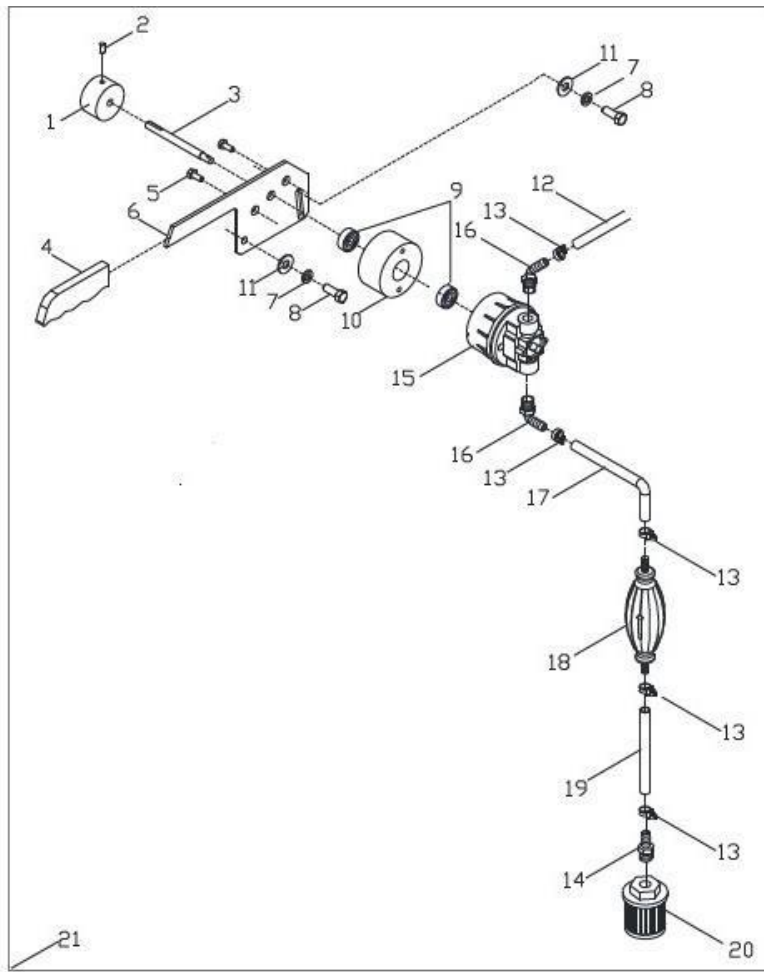

GASOLINE ONLY

ENGINE WATER PUMP ASSEY					
ITEM	SKU #	PART #	DESCRIPTION	BBS20	LISTPRICE
1	0414FA01SA	POCA200038	BBS20 ALUMINUM WATER PUMP PULLEY 2" (POCA200038)	1	$40.00
2	0414RF01SA	BBS065	SCREW, SHS 1/4"-20 X 1/2"	4	$1.08
3	0414RF02SA	BBS066	BBS20 SHAFT PUMP	1	$22.00
4	0414RF03SA	BBS067	GRIP, PUMP HANDLE - (OBSOLETE) NEVER USED ON BBS20	1	$0.00
5	0414RF04SA	BBS068	SCREW, RHM 1/4"-20 X 5/8"	2	$2.00
6	0414RF05SA	BBS069	BRACKET, PUMP MOUNTING	1	$28.00
7	0414RF06SA	BBS070	WASHER LOCK, 3/8"	2	$1.08
8	0414RF07SA	BBS071	SCREW, HHC 3/8"-16 X 1"	2	$1.25
9	0414RF08SA	BBS072	BEARING, BALL	2	$12.00
10	0414RF09SA	BBS073	CAP, WATER PUMP	1	$32.00
11	0414RF10SA	BBS074	WASHER, FLAT 3/8"	2	$1.08
12	0414RF11SA	BBS075	HOSE, BRAIDED PVC 3/8" X 5/8", WATER PUMP HEAD	1	$7.00
13	0414RF12SA	BBS076	HOSE CLAMP WATER PUMP, BBS20	4	$1.00
*14	0414RF13SA	BBS077	FITTING, PLASTIC STR 6 BARB (2015 MODELS)	2	$4.00
15	0414RF14SA	BBS078	BASE, WATER PUMP	1	$170.00
16	0414RF15SA	BBS079	FITTING, PLASTIC 90 6 BARB	1	$4.00
17	0414RF16SA	BBS080	HOSE, BRAIDED PVC 3/8" X 5/8"	1	$8.00
18	0414RF17SA	BBS081	BULB, PRIMER	1	$34.00
19	0414RF18SA	BBS082	HOSE, BRAIDED PVC 3/8" X 5/8" STRAINER	1	$26.00
20	0414RF19SA	BBS083	STRAINER, INLET 3/8"	1	$32.00
21	0414RF20SA	EE9585	BBS20 (GAS ONLY) WATER PUMP KIT - EE9585	1	$430.00