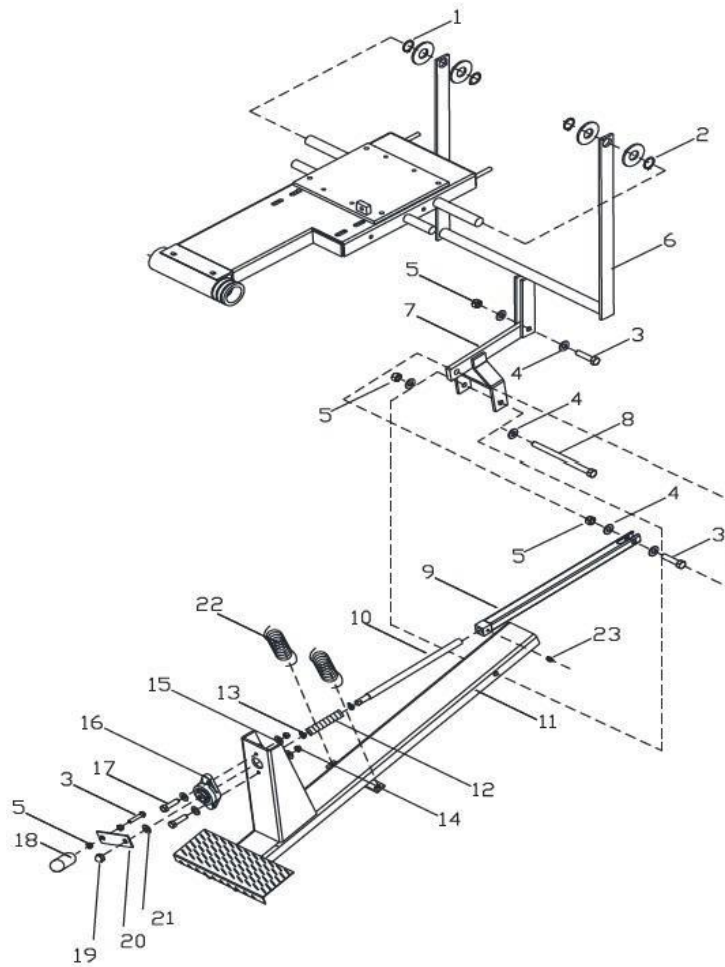

STEP PEDAL ASSEY					
ITEM	SKU #	PART #	DESCRIPTION	BBS20	LISTPRICE
1	RNPX100GAL	RNPX100GAL	WASHER PLAIN, 1"	4	$2.00
2	0414RF01DP	0414RF01DP	SNAP RING 1"	2	$1.08
3	TOCD012200	226670	HEX BOLT HD 1/2" X 2" HX GR.5 NC BLK - 226670	3	$1.25
4	RNPX012GAL	T105	PLAIN WASHER 1/2" - T105 - C172 - 174470 (GALVANIZED)	7	$1.08
5	TCCS012GAL	T106	HEX LOCK NUT 1/2" - T106 - 227854 - C304	4	$1.25
6	0414CO01DP	BBS036	BBS20 PIVOT BRACKET, MOTOR PLATE	1	$38.00
7	0414CO02DP	BBS037	BBS20 STEP PEDAL PIVOT BRACKET	1	$30.00
8	TOCD012700	TOCD012700	HEX BOLT HD, 1/2" X 7"	1	$4.00
9	0414CO03DP	BBS038	BBS20 PIVOT TUBE	1	$30.00
10	0414CR01DP	BBS039	BBS20 ROD, BLADE HEIGHT ADJ.	1	$50.00
11	0414CO04DP	BBS040	BBS20 FOOT PEDAL	1	$80.00
12	0414RF02DP	UC202	PEDAL BELLOWS NTN UC202-010	1	$30.00
13	0414RF03DP	BBS041	HOSE CLAMPS	1	$2.00
14	TCCS056GAL	T148	HEX LOCK NUT 5/16" - T148 - 227821	2	$1.25
15	RNPX056GAL	174990	PLAIN WASHER, 5/16 ID X 3/4 OD FL ZP - 174990	2	$1.08
16	0414CH01DP	BBS042	BBS20 PILLOW BLOCK 5/8" BEARING FLANGED	1	$30.00
17	TOCD056112	TOCD056112	HEX BOLT HD, 5/16" X 1-1/2"	2	$1.23
18	0414NY01DP	BBS043	ADJUSTABLE HANDLE CAP	1	$4.00
19	0414RF05DP	0414RF05DP	CAP NUT 5/8"	1	$1.25
20	0414SO01DP	BBS044	BBS20 ADJUSTABLE HANDLE BODY PLATE	1	$6.00
21	RNPX058GAL	702028	WASHER, PLAIN 5/8 - 702028	1	$1.08
22	0414RF06DP	BBS045	BBS20 PEDA EXTENSION SPRING	2	$45.00
23	0000GRH200	C155	FTG, GREASE ST 1/8 NPT - 110680 - C155	1	$2.50