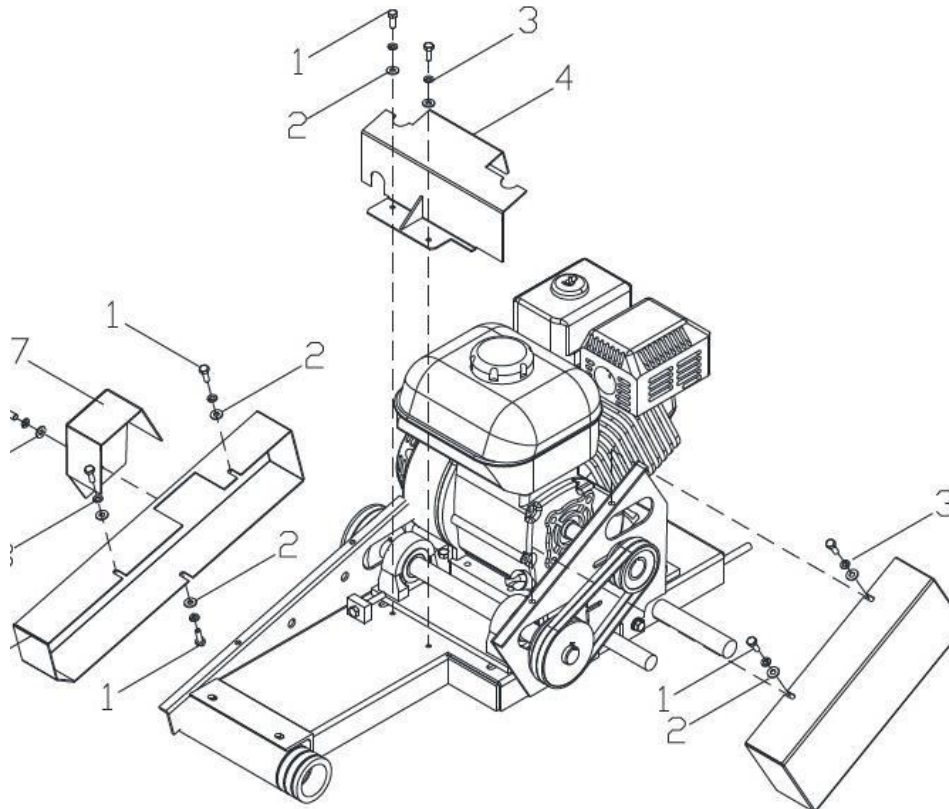

BBS20 MASONRY SAW PARTS BREAKDOWN (LIST PRICE)

CART ASSEY					
ITEM	SKU #	PART #	DESCRIPTION	BBS20	LISTPRICE
1	TOCD056134	119810	HEX BOLT HD, 5/16" X 1-3/4" - 119810	4	\$1.25
2	RNPX056GAL	174990	PLAIN WASHER, 5/16 ID X 3/4 OD FL ZP - 174990	16	\$1.08
3	TCCS056GAL	T148	HEX LOCK NUT 5/16" - T148 - 227821	4	\$1.25
4	0414NY01CR	D-1796	BBS20 1-1/4" STEEL BALL BEARING WHEEL D-1796	4	\$13.00
5	0414HN01CR	BBS001	RUBBER V-RIB (15" X 12") - BBS001	1	\$10.00
6	0414HN02CR	BBS002	RUBBER V-RIB (6-3/4" X 12") - BBS002	1	\$6.00
7	0414MD01CR	BBS003	BBS20 CART WOOD INSERT - BBS003	1	\$15.00
8	0414CO01CR	BBS004	BBS20 CONVEYOR CART- - BBS004	1	\$160.00
9	0414CO01EF	BBS005	BBS20 CART CONVEYOR ASSEMBLY W/ WHEELS - - BBS005	1	\$210.00

TRAY ASSEY					
ITEM	SKU #	PART #	DESCRIPTION	BBS20	LISTPRICE
1	TOCD014100	TOCD014100	HEX BOLT 1/4 X 1" NC	5	\$1.25
2	0414HN01CA	BBS006	BBS20 SPLASH CURTAIN	1	\$30.00
3	0414SO01CA	BB2007	BBS20 SPLASH CURTAIN SUPPORT	1	\$15.00
4	RNPX014GAL	BB2008	PLAIN WASHER 1/4" (GALVANIZED)	5	\$1.08
5	TCCS014GAL	T159	LOCK NUT, 1/4 NC - T159	5	\$1.25
6	0414LA01CA	BB2009	BBS20 9/16" GUARD BLADE WRENCH	1	\$28.00
7	0414RF01CA	37036704	DRAIN EXPANSION PLUG 2" (37036704)	1	\$17.00

ENGINE MOUNT ASSEY					
ITEM	SKU #	PART #	DESCRIPTION	BBS20	LISTPRICE
1	TOCD038112	T176	HEX BOLT 3/8" X 1-1/2" - T176 - C141 - 226230	4	\$1.25
2	RNPX038GAL	T112	PLAIN WASHER 3/8" - T112 - C139 - 174986 - 701032	10	\$1.25
3	RNRX038GAL	T113	LOCK WASHER 3/8 T113 - C144 -176230	4	\$1.25
4	0414PL01BM	BBS010	BBS20 ENGINE MOUNT PLATE	1	\$25.00
5	TOCD038134	C527	HEX BOLT HD, 3/8 X 1-3/4 - 226240	4	\$1.25
6	TCCS038GAL	T114	HEX LOCK NUT 3/8" - 227830 - T114 - C142	6	\$1.25
7	0414CO01BM	BBS011	BBS20 BELT TIGHTENER	2	\$12.00
*8	202014M	202014M	HONDA GX390 W/CYLONE FILTER	1	\$1,125.00