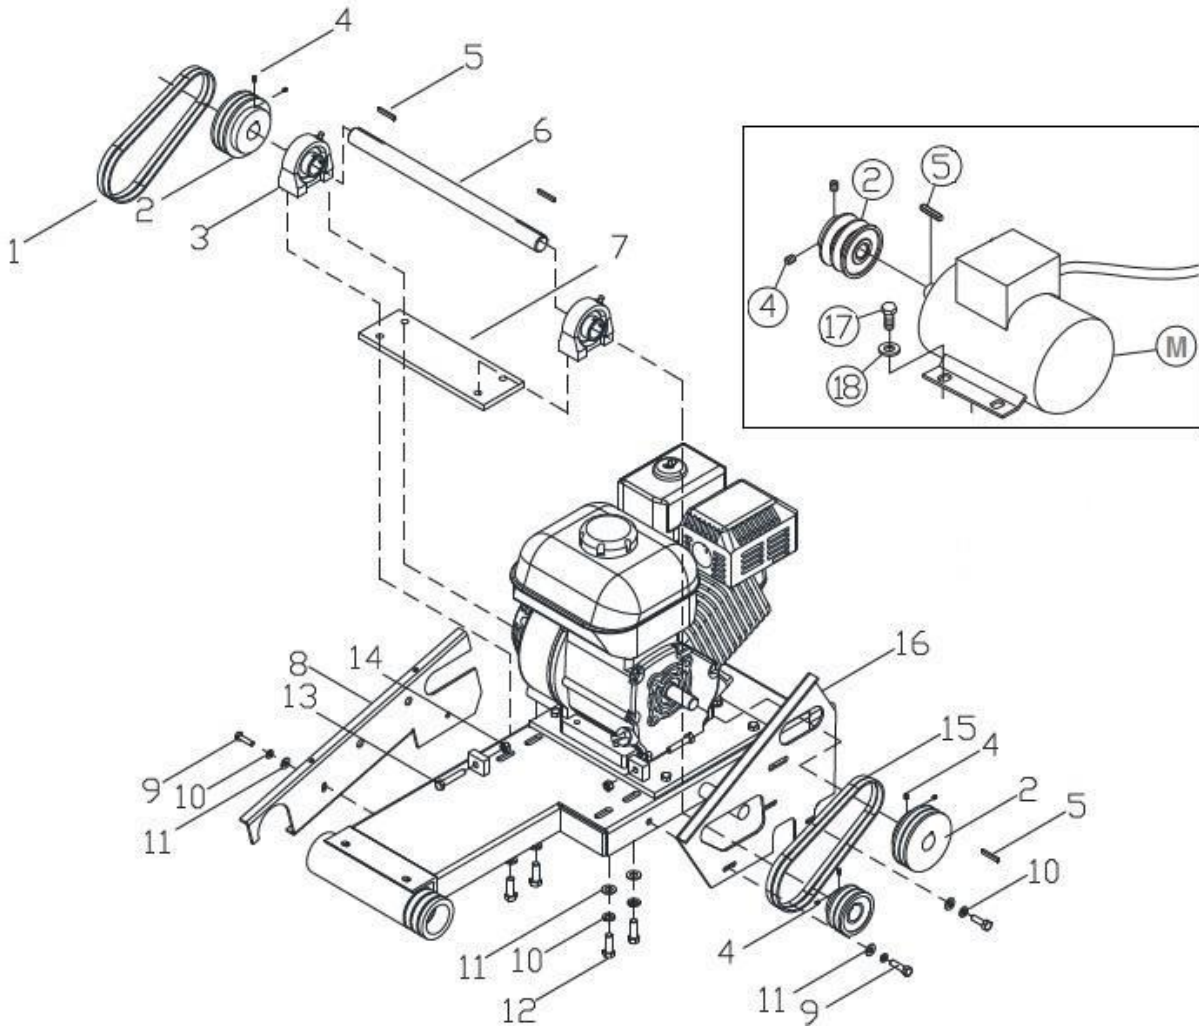

13	RNPX038GAL	T112	PLAIN WASHER 3/8" - T112 - C139 - 174986 - 701032	10	$1.25
14	ASK FOR #	BBS028	MOTOR SPACER MOUNT	2	$20.00
15	TCCS038GAL	T114	HEX LOCK NUT 3/8" - 227830 - T114 - C142	6	$1.25
16	O414CO01BM	BBS029	BBS20 BELT TIGHTENER	2	$12.00
17	POCR3180342R	O414CR03CO	PULLEY SPINDLE 3-1/8" O.D. CAL 3/4 GAS & ELECTRIC, BBS20	1	$63.00
18	ASK FOR #	BBS030	BBS20E BELT GUARD BOLT	2	$2.00

JACKSHAFT ASSEY					
ITEM	SKU #	PART #	DESCRIPTION	BBS20	LISTPRICE
1	O414BN01JF	O4143VX375	BELT-V 3VX375 SPINDLE - O4143VX375	2	$30.00
2	POCR2581002R	O414CR01JF	JACKSHAFT & 13 HP ENGINE PULLEY 2-5/8" O.D. CAL 1", BBS20 (GASOLINE ONLY)	3	$60.00
3	O414CH01JF	BBS031	PILLOW BLOCK, 1"	2	$40.00
4	OPFR014014	OPFR014014	SET SCREW, 1/4"	6	$1.70
5	O414CC01JF	O414CC01JF	KEY SQUARE 1/4" X 1-1/4"	3	$3.00
6	O414CR02JF	BBS032	BBS20 JACKSHAFT 1" X 15-1/8"	1	$25.00
7	O414PL01JF	BBS033	BBS20 SUPPORT PLATE, JACKSHAFT	1	$12.00
8	O414LA01GB	BBS034	BBS20 MOUNTING BRACKET, BELT GUARD	1	$28.00
9	TOCD038100	C138	HEX BOLT 3/8 X 1 - C138	4	$1.08
10	RNRX038GAL	T113	LOCK WASHER 3/8 T113 - C144 -176230	8	$1.25
11	RNPX038GAL	T112	PLAIN WASHER 3/8" - T112 - C139 - 174986 - 701032	8	$1.25
12	TOCD038114	226220	HEX BOLT HD, 3/8 X 1-1/4 HX GR5 - 226220 - 134990	4	$1.25
13	TOCD038400	TOCD038400	HEX BOLT HD, 1/4" X 4"	2	$1.25
14	TCCS038GAL	T114	HEX LOCK NUT 3/8" - 227830 - T114 - C142	2	$1.25
15	O414BN02JF	3VX250	BELT-V 3VX250 DRIVE	2	$27.00
16	O414LA02GB	BBS035	BELT GUARD MOUNT	1	$48.00