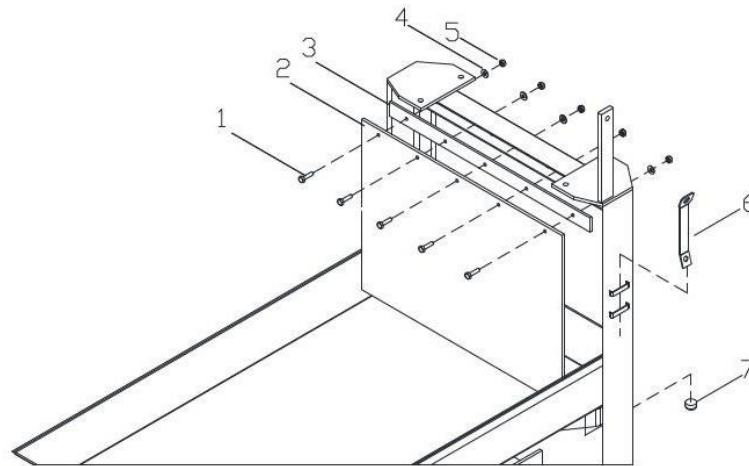

BBS20 MASONRY SAW PARTS BREAKDOWN (LIST PRICE)

CART ASSEY					
ITEM	SKU #	PART #	DESCRIPTION	BBS20	LISTPRICE
1	TOCD056134	119810	HEX BOLT HD, 5/16" X 1-3/4" - 119810	4	\$1.25
2	RNPX056GAL	174990	PLAIN WASHER, 5/16 ID X 3/4 OD FL ZP - 174990	16	\$1.08
3	TCCS056GAL	T148	HEX LOCK NUT 5/16" - T148 - 227821	4	\$1.25
4	0414NY01CR	D-1796	BBS20 1-1/4" STEEL BALL BEARING WHEEL D-1796	4	\$13.00
5	0414HN01CR	BBS001	RUBBER V-RIB (15" X 12") - BBS001	1	\$10.00
6	0414HN02CR	BBS002	RUBBER V-RIB (6-3/4" X 12") - BBS002	1	\$6.00
7	0414MD01CR	BBS003	BBS20 CART WOOD INSERT - BBS003	1	\$15.00
8	0414CO01CR	BBS004	BBS20 CONVEYOR CART- - BBS004	1	\$160.00
9	0414CO01EF	BBS005	BBS20 CART CONVEYOR ASSEMBLY W/ WHEELS - - BBS005	1	\$210.00