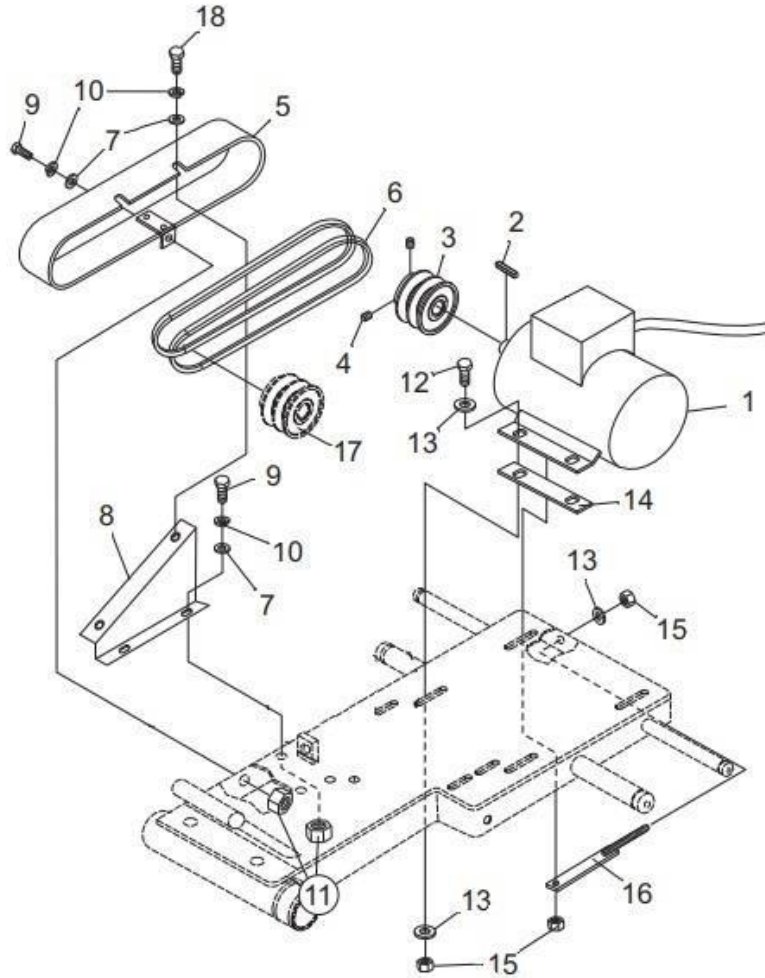

ENGINE/BELTS COVER ASSEY					
ITEM	SKU #	PART #	DESCRIPTION	BBS20	LISTPRICE
1	TOCD036034	TOCD036034	HEX BOLT 3/16" X 3/4"	8	$1.25
2	RNPX036GAL	RNPX036GAL	PLAIN WASHER, 3/16"	8	$1.08
3	RNRX036GAL	RNRX036GAL	LOCK WASHER, 3/16"	8	$1.08
4	0414LA01JF	BBS012	BBS20 JACKSHAFT COVER GUARD W/FITTINGS OPENING	1	$28.00
5	0414LA03GB	BBS013	BBS20 WATER PUMP BELT GUARD, LEFT SIDE	1	$40.00
6	0414LA04GB	BBS014	BBS20 ENGINE & JACKSHAFT GUARD, RIGHT SIDE	1	$40.00
7	0414LA05GB	BBS015	BBS20 COVER, WATER PUMP	1	$20.00

MOTOR MOUNT ASSEY					
ITEM	SKU #	PART #	DESCRIPTION	BBS20	LISTPRICE
1	CEM3615T	220000MS	BALDOR MOTOR, 5HP, 3PH, 60HZ 230V/460V, W/C-FACE (CEM3615T)	1	$1,400.00
1	CEM3710T	212000MS	BALDOR MOTOR, 7.5HP, 3PH, 60HZ, 230V/460V, W/C-FACE (CEM3710T)	1	$1,600.00
2	ASK FOR #	BBS016	5 HP KEY 1-1/8"	1	$1.70
2	ASK FOR #	BBS017	7.5 HP KEY 1-3/8"	1	$1.70
3	POCR3121182R	BBS018	5 HP MOTOR PULLEY 3-1/2" O.D. CAL 1-1/8" (FOR 20" BLADE ONLY)	1	$60.00
3	POCR3121382R	BBS019	7 HP MOTOR PULLEY 3-1/2" O.D. CAL 1-3/8" (FOR 20" BLADE ONLY)	1	$60.00
3	POCR5001382R	BBS020	5 HP - 7 HP MOTOR PULLEY 5" O.D. CAL 1-3/8" (FOR 14" BLADE ONLY)	1	$60.00
4	OPFR014014	OPFR014014	SET SCREW, 1/4"	2	$1.70
5	ASK FOR #	BBS021	BELT GUARD, BBS20-E	1	$75.00
6	ASK FOR #	BBS022	SPINDLE V-BELT	2	$30.00
7	ASK FOR #	BBS023	LOCK WASHER	3	$1.06
8	ASK FOR #	BBS024	MOUNTING BRACKET, BELT GUARD BBS20-E	1	$20.00
9	ASK FOR #	BBS025	HEX BOLT	2	$1.25
10	ASK FOR #	BBS026	PLAIN WASHER	3	$1.08
11	ASK FOR #	BBS027	HEX NUT	3	$1.25
12	TOCD038112	T176	HEX BOLT 3/8" X 1-1/2" - T176 - C141 - 226230	4	$1.25