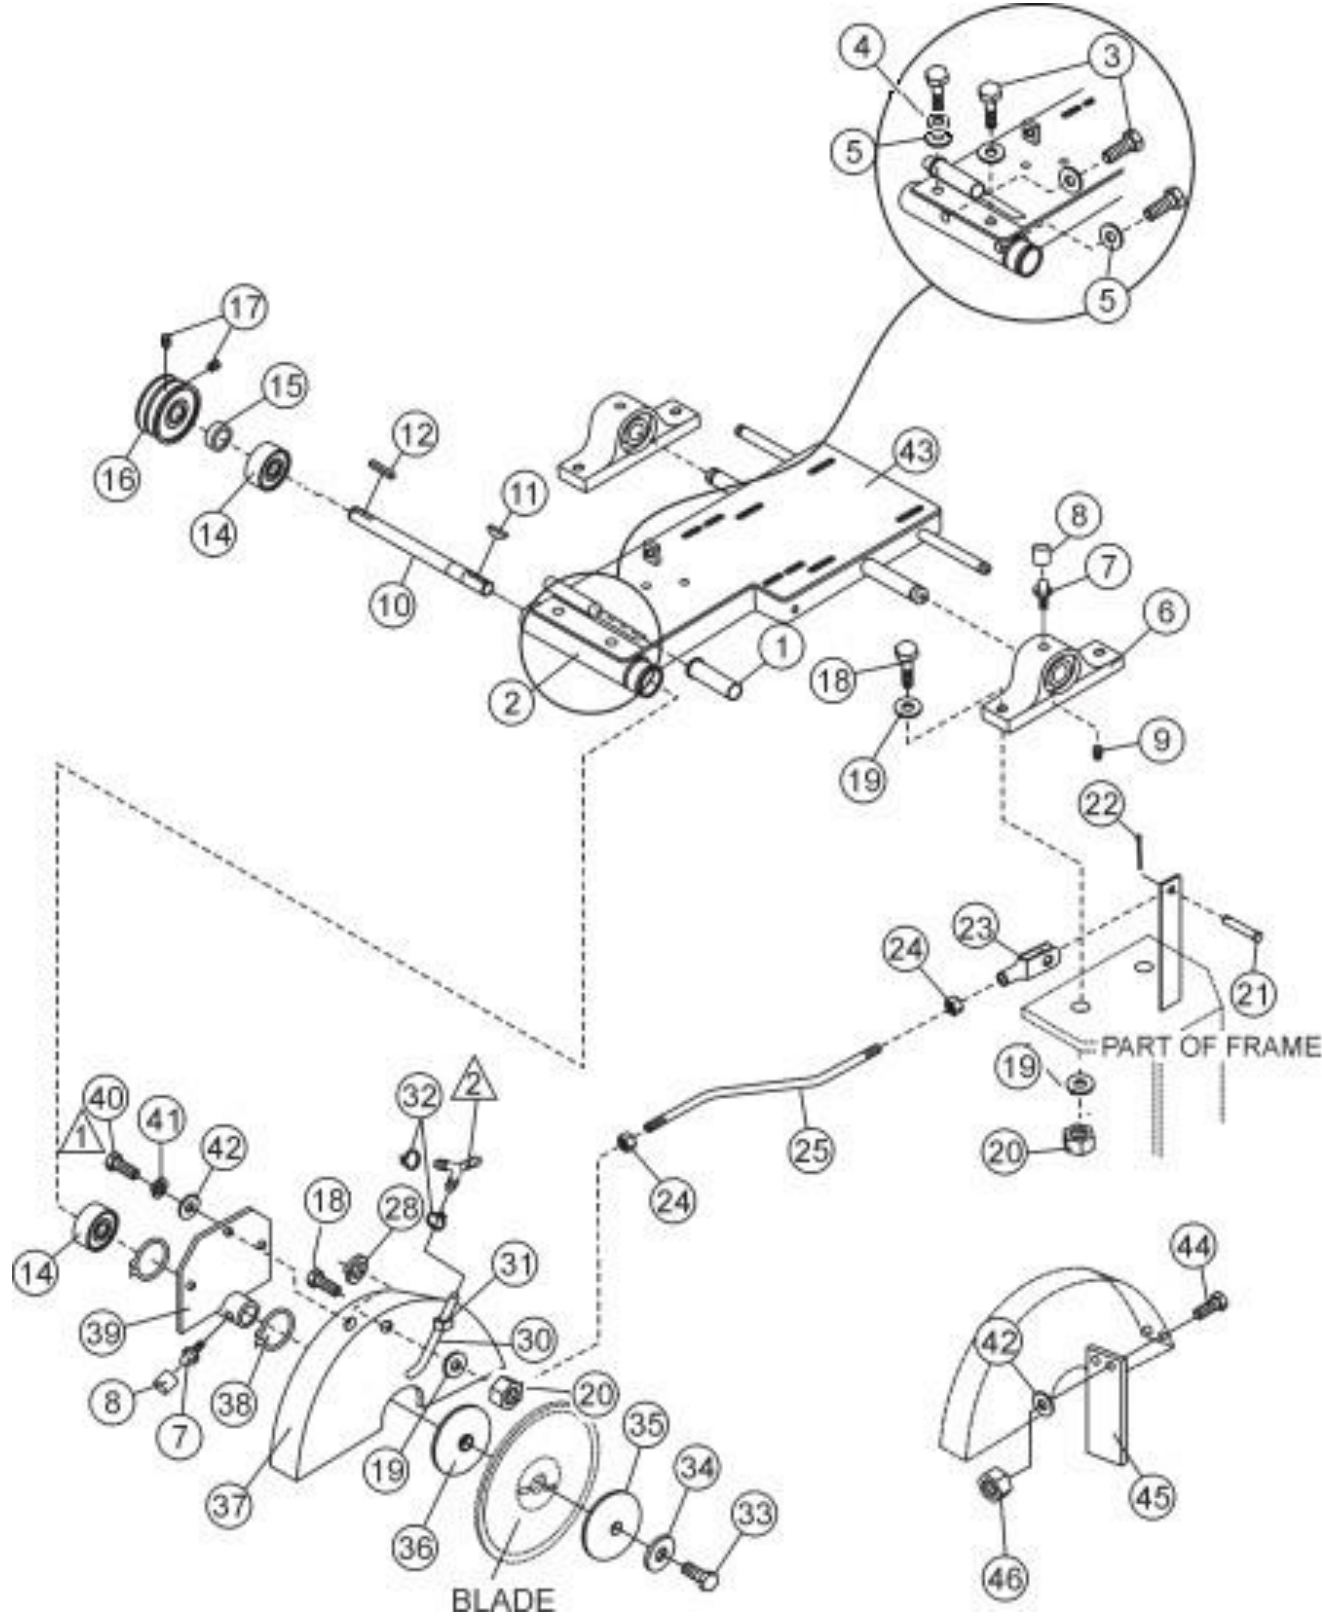

SPINDLE BLADE ASSEY					
ITEM	SKU #	PART #	DESCRIPTION	BBS20	LISTPRICE
1	0000RF01RJ	T166	CONTROL & DUMPING HANDLE GRIPS - 139350 - T166 (ROUND)	1	$12.00
2	0414BH01CO	BBS046	BBS20 TUBE SPINDLE ASSAY W/FITTING	1	$60.00
3	TOCD056100	TOCD056100	HEX BOLT, 5/16-18 X 1 HX GR2 CP NC - 225980	4	$1.25
4	RNRX056GAL	RNRX056GAL	SPRING WASHER, 5/16" - 176220	4	$1.08
5	RNPX056GAL	RNPX056GAL	PLAIN WASHER, 5/16 ID X 3/4 OD FL ZP - 174990	4	$1.08
6	00CHPI2100	T150	PILLOW BLOCK, 1" (INCLUDES 7,8 Y 9)	2	$60.00
7	0000GRH200	C155	FTG, GREASE ST 1/8 NPT - 110680 - C155	1	$2.50
8	N/A	BBS063	GREASE FITTING CAP, (INCLUDED ON 0000GRH200)	3	$0.00
9	N/A	BBS064	SET SCREW, PILLOW BLOCK (INCLUDED ON 0414CH01CO)	2	$0.00
10	0414CR01CO	BBS047	BBS20 SHAFT SPINDLE 3/4" x 11-7/8"	1	$30.00
11	0414CC01CO	BBS048	BBS20 KEY 3/16 X 1"	1	$1.25
12	0414CC02CO	BBS049	KEY 3/16 X 1-1/4"	1	$1.25
14	0414RF01CO	5204RS	BBS20 BEARING 5204RS	2	$25.64
15	0414CR02CO	BBS050	BBS20 JACKSHAFT SPACER 1/2"	1	$1.00
16	POCR3180342R	0414CR03CO	PULLEY SPINDLE 3-1/8" O.D. CAL 3/4" GAS & ELECTRIC	1	$63.00
17	OPFR014014	OPFR014014	SET SCREW, 1/4"	2	$1.70
18	TOCD038134	C527	HEX BOLT HD, 3/8 X 1-3/4 - 226240	5	$1.25
19	RNPX038GAL	T112	PLAIN WASHER 3/8" - T112 - C139 - 174986 - 701032	5	$1.25
20	TCCS038GAL	T114	HEX LOCK NUT 3/8" - 227830 - T114 - C142	5	$1.25
21	0414CR04CO	BBS051	PIN, CLEVIS 3/8 X 1-1/8 IN	1	$3.00
22	CHA 316 2	T111	PIN COTTER, 3/16 X 2" - T111 - SC3116200GAL	1	$1.08
23	0414RF01GD	BBS052	CONNECTING ADJUSTABLE YOKE ROD	1	$20.00
24	TCCN038GAL	T410	HEX NUT 3/8 NC - T410 - C142 - 227814	2	$1.25
25	0414CR01GD	BBS053	BBS20 BLADE GUARD TIE ROD	1	$20.00
28	RNRX038GAL	RNRX038GAL	LOCK WASHER, 3/8"	2	$1.25
30	0414RF02GD	BBS054	BLADE COOLER HOSE 1/4"	2	$10.00
31	0414RF03GD	BBS055	CLAMP HOSE, BLADE GUARD	2	$1.00
32	0414RF04GD	BBS056	CLAMP HOSE	2	$1.00
33	TOFD038114	TOFD038114	HEX BOLT, 3/8" x 1-1/4" NF	1	$3.00
34	RNRX038GAL	T113	LOCK WASHER 3/8 T113 - C144 -176230	1	$1.25
35	0414CR05CO	BBS057	BBS20 OUTER FLANGE	1	$12.00
36	0414CR06CO	BBS058	BBS20 INNER FLANGE	1	$12.00
37	0414CO01GD	BBS059	BBS20 BLADE GUARD ASSAY	1	$95.00
38	0414RF05GD	BBS060	SNAP RING	2	$1.08
39	0414CO02GD	BBS061	BBS20 MOUNTING PLATE, BLADE GUARD	1	$38.00
40	TOCD014112	TOCD014112	HEX BOLT 1/4" X 1-1/2"	3	$1.25
41	RNRX014GAL	RNRX014GAL	LOCK WASHER, 1/4"	3	$1.08
42	RNPX014GAL	RNPX014GAL	PLAIN WASHER 1/4" (GALVANIZED)	5	$1.08
43	0414CO02BM	BBS062	BBS20 MOTOR PLATE ASSAY W/WELDED HANDLE & GRIP	1	$200.00
44	TOCD014100	TOCD014100	HEX BOLT 1/4 X 1" NC	2	$1.25
45	0414HN01GD	0414HN01GD	BBS20 SPLASH SHIELD	1	$19.00
46	TCCS014GAL	T159	LOCK NUT, 1/4 NC - T159	1	$1.25