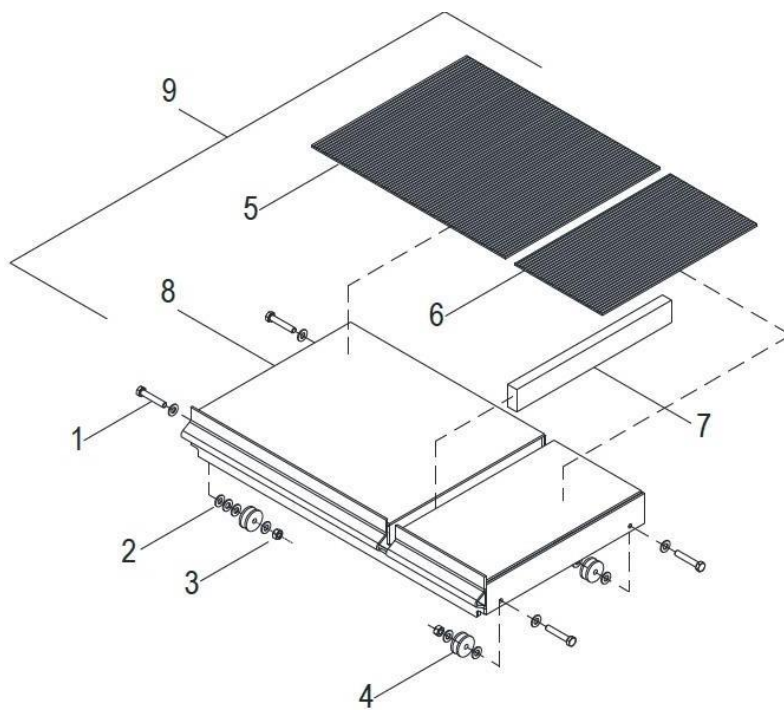

BBS20 MASONRY SAW PARTS BREAKDOWN (LIST PRICE)

CART ASSEY					
ITEM	SKU #	PART #	DESCRIPTION	BBS20	LISTPRICE
1	TOCD056134	119810	HEX BOLT HD, 5/16" X 1-3/4" - 119810	4	\$1.25
2	RNPX056GAL	174990	PLAIN WASHER, 5/16 ID X 3/4 OD FL ZP - 174990	16	\$1.08
3	TCCS056GAL	T148	HEX LOCK NUT 5/16" - T148 - 227821	4	\$1.25
4	0414NY01CR	D-1796	BBS20 1-1/4" STEEL BALL BEARING WHEEL D-1796	4	\$13.00
5	0414HN01CR	BBS001	RUBBER V-RIB (15" X 12") - BBS001	1	\$10.00
6	0414HN02CR	BBS002	RUBBER V-RIB (6-3/4" X 12") - BBS002	1	\$6.00
7	0414MD01CR	BBS003	BBS20 CART WOOD INSERT - BBS003	1	\$15.00
8	0414CO01CR	BBS004	BBS20 CONVEYOR CART- - BBS004	1	\$160.00
9	0414CO01EF	BBS005	BBS20 CART CONVEYOR ASSEMBLY W/ WHEELS - - BBS005	1	\$210.00

TRAY ASSEY					
ITEM	SKU #	PART #	DESCRIPTION	BBS20	LISTPRICE
1	TOCD014100	TOCD014100	HEX BOLT 1/4 X 1" NC	5	\$1.25
2	0414HN01CA	BBS006	BBS20 SPLASH CURTAIN	1	\$30.00
3	0414SO01CA	BB2007	BBS20 SPLASH CURTAIN SUPPORT	1	\$15.00
4	RNPX014GAL	BB2008	PLAIN WASHER 1/4" (GALVANIZED)	5	\$1.08
5	TCCS014GAL	T159	LOCK NUT, 1/4 NC - T159	5	\$1.25
6	0414LA01CA	BB2009	BBS20 9/16" GUARD BLADE WRENCH	1	\$28.00
7	0414RF01CA	37036704	DRAIN EXPANSION PLUG 2" (37036704)	1	\$17.00