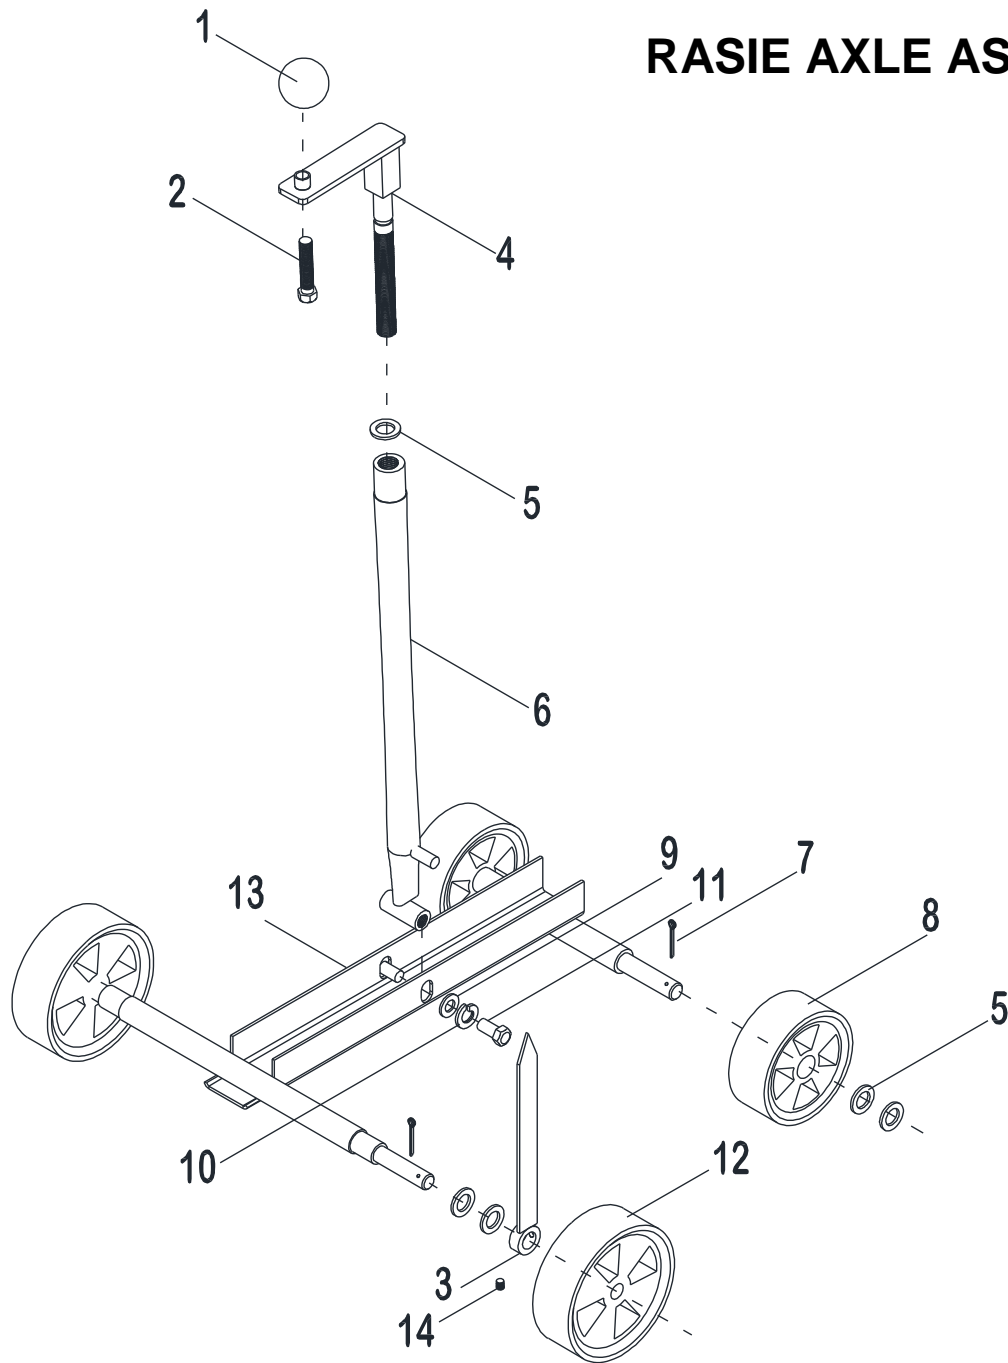

CONCRETE SAW

JCS 18"

WATER TANK ASSEY

ITEM	M.I.D. #	PART #	DESCRIPTION	JCS
1	0401CO02TA	N/A	WATER TANK	1
2	0400CO01MA	N/A	HANDLE	1
3	RNPX038NOR	N/A	PLAIN WASHER 3/8"	15
4	TCCS038GAL	N/A	LOCK NUT, 3/8"	8
5	TOCD038114	N/A	BOLT, HEXHD 3/8 X 1-1/4"	4
6	0000RF01TA	N/A	ELBOW FITTING 90 DEG 1/2"	1
7	0000RF02TA	N/A	WATER BALL VALVE 1/2"	1
8	0000RF03TA	N/A	REDUCTION BUSHING 1/2" - 3/8"	1
9	0401RF03SA	N/A	DOWEL 3/8 - 1/4"	1
10	0401RF01SA	N/A	"Y" CONNECTOR 1/4" NYLON	1
11	0401RF02SA	N/A	PLASTIC HOSE 1/4" X 6"	1
12	0400CO01FR	N/A	RAISE SCREW BRAKE	1
13	TOCD038112	N/A	BOLT HEXHD, 3/8" x 1-1/2"	1
14	00CHPA2034	N/A	PILLOW BLOCK 3/4"	1
15	RNPX038GAL	N/A	PLAIN WASHER 3/8"	2
16	0402NY01TA	N/A	WATER TANK CAP 2"	1
17	0000RF01FR	N/A	SPRING 3/8" x 1"	1
18	TOCP036034	N/A	FILITSER BOLT HD, 3/16 X 3/4"	2
19	RNPX036GAL	N/A	PLAIN WASHER 3/16	2
20	TCCS036GAL	N/A	LOCK NUT 3/16"	2
21	0401RF04SA	N/A	PLASTIC HOSE 1/4" X 18"	2
22	RNPX012GAL	N/A	PLAIN WASHER 1/2"	2
23	0000RF06TA	N/A	THROTTLE CONTROL 35" JCS	1
24	0000RF01MA	N/A	HANDLE GRIP	2
25	0200KI01GA	T193	PUSH STOP W/ ENGINE HARNESS	1

RASIE AXLE ASSEMBLY

ITEM	M.I.D. #	PART #	DESCRIPTION	JCS
1	0000RF07RD	N/A	BALL KNOB	1
2	TOCD012212	N/A	BOLT HEX HD 1/2" X 2-1/2"	1
3	0401CO02RD	N/A	GUIDE SHAFT	1
4	0400CO01TE	N/A	RAISING SCREW TUBE	1
5	RNPX034GAL	N/A	PLAIN WASHER 3/4"	9
6	0401CO01TE	N/A	RAISING SCREW TUBE JCS	1
7	SC18112NOR	N/A	PIN COTTER, 1/8" x 1/2"	4
8	0000RD05RD	N/A	WHEEL 5" X 2"	2
9	RNPX012NOR	N/A	PLAIN WASHER 1/2"	2
10	RNRX012GAL	N/A	SPRING WASHER 1/2"	2
11	TOCD012100	N/A	BOLT HEXHD, 1/2" X 1"	2
12	0000RD06RD	N/A	WHEEL 6" X 2"	2
13	0401CO01RD	N/A	AXLE ASSEY JCS	1
14	OPFR056056	N/A	SET SCREW, 5/16 X 5/16"	1