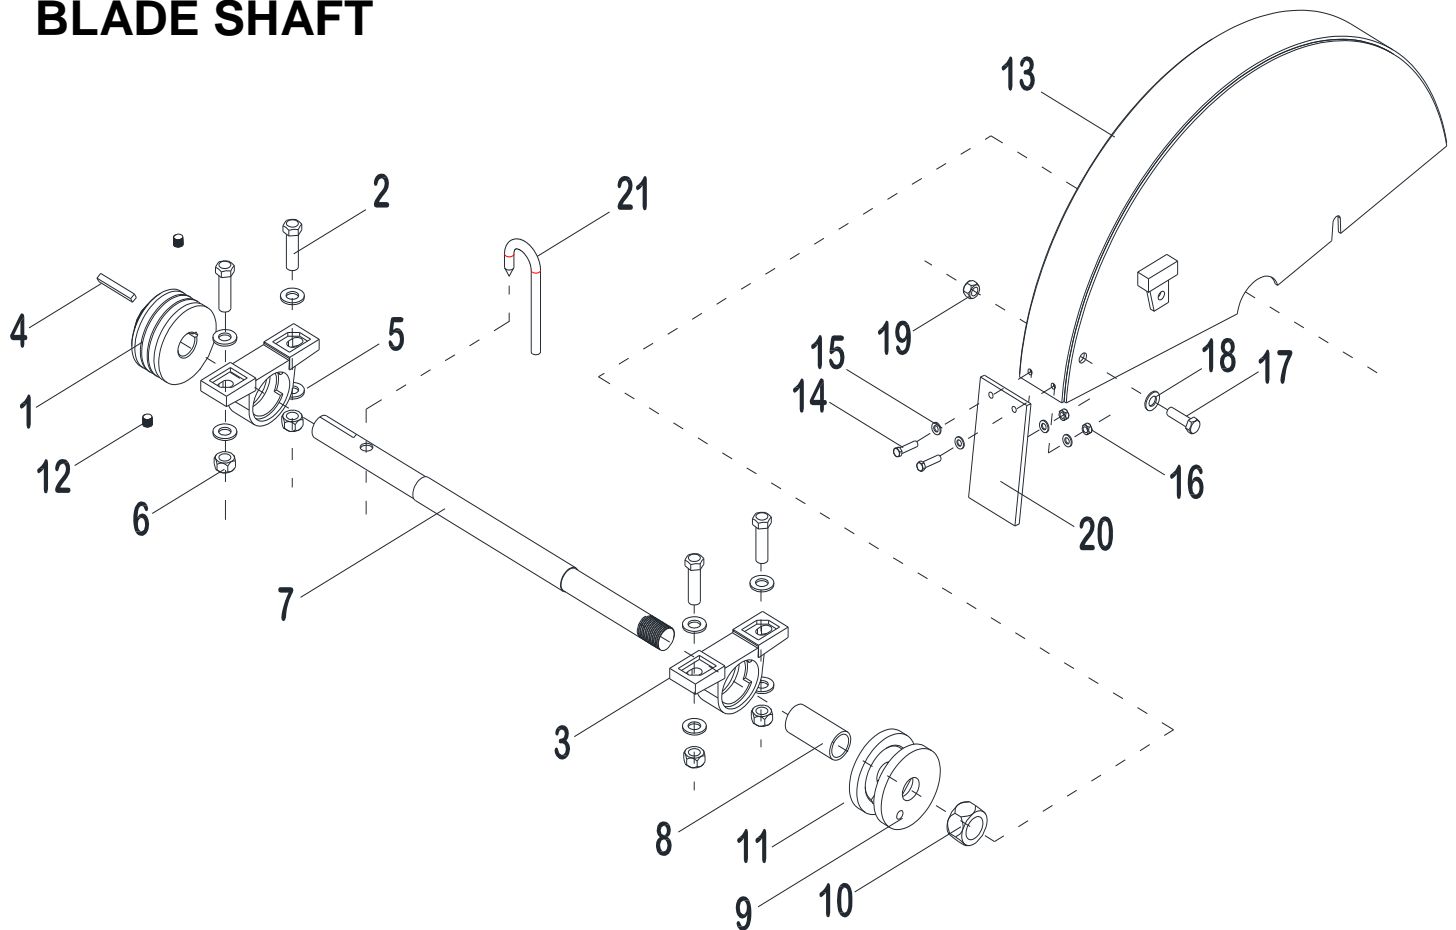

BLADE SHAFT

ITEM	M.I.D. #	PART #	DESCRIPTION	JCS
1	POFG3121003R	N/A	BLADE SHAFT PULLEY, 3-1/2" x 1" 3 GROVES	1
2	TOCD012134	N/A	BOLT HEXHD, 1/2" x 1-3/4"	4
3	00CHPI2100	N/A	TRANSMISSION PILLOW BLOCK 1"	2
4	0400CU01CO	N/A	KEY 1/4" x 2"	1
5	RNPX012GAL	N/A	PLAIN WASHER 1/2"	8
6	TCCS012GAL	N/A	LOCK NUT, 1/2"	4
7	0400CR01CO	N/A	BLADE SHAFT JCS	1
8	0400TU01CO	N/A	SPACER 2-5/8"	1
9	0400PL02CO	N/A	WASHER B W/PIN HOLE	1
10	TCCI100GAL	N/A	LEFT NUT 1"	1
11	0400PL01CO	N/A	WASHER A W/PIN	1
12	OPFR056056	N/A	SET SCREW, 5/16" x 5/16"	2
13	0400CO01GD	N/A	BLADE GUARD JCS	1
14	TOCD014100	N/A	BOLT HEXHD, 1/4" x 1"	2
15	RNPX014NOR	N/A	PLAIN WASHER, 1/4"	4
16	TCCS014GAL	N/A	LOCK NUT, 1/4"	2
17	TOCD038114	N/A	BOLT HEXHD 3/8" X 1-1/4"	1
18	RNPX038GAL	N/A	PLAIN WASHER 3/8"	1
19	TCCS038GAL	N/A	LOCK NUT, 3/8"	1
20	0000RF02GD	N/A	BLADE GUARD MUD SPASHER	1
21	0418CR01FD	N/A	J HOOK SHAFT LOCK	1