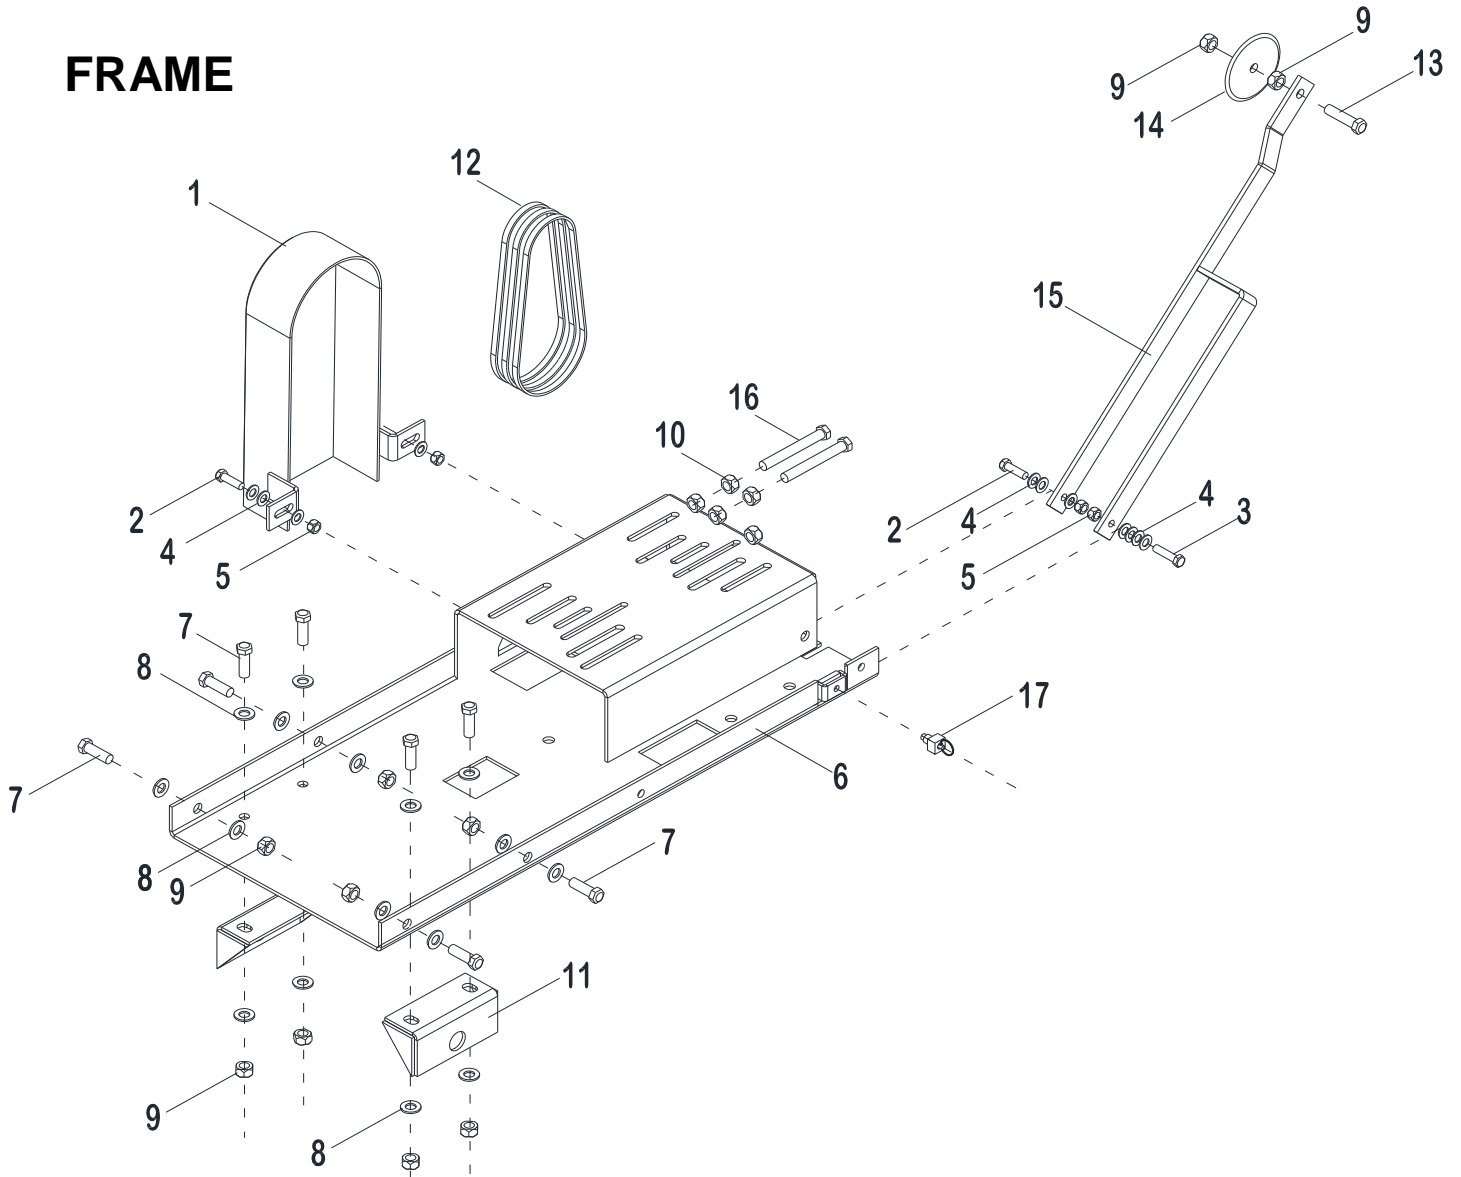

FRAME

ITEM	M.I.D. #	PART #	DESCRIPTION	JCS
1	0400CO01GB	N/A	BELT GUARD JCS	1
2	TOCD038114	N/A	BOLT, HEXHD 3/8 X 1-1/4"	3
3	TOCD038112	N/A	BOLT HEXHD, 3/8" x 1-1/2"	1
4	RNPX038GAL	N/A	PLAIN WASHER, 3/8"	13
5	TCCS038GAL	N/A	LOCK NUT, 3/8"	4
6	0400CO01CH	N/A	JCS SAW FRAME	1
7	TOCD012112	N/A	BOLT HEXHD, 1/2" x 1-1/2"	8
8	RNPX012ESP	N/A	PLAIN WASHER, 1/2	16
9	TCCS012GAL	N/A	LOCK NUT, 1/2"	10
10	TCCN012GAL	N/A	NUT 1/2"	2
11	0400CO02RD	N/A	PILLOW BLOCK BRAKET	2
12	0000BN3VX355	N/A	BELT - 3VX355	3
13	TOCD012200	N/A	BOLT 1/2 X 2 "	1
14	0400PL01GC	N/A	JCS BLADE GUIDE	1
15	0400CO01GC	N/A	JCS CUTTER GUIDE	1
16	TOCD012400	N/A	HEX BOLT 1/2" X 4"	2
17	0418CO01GD	N/A	GUARD LOCK PIN	1