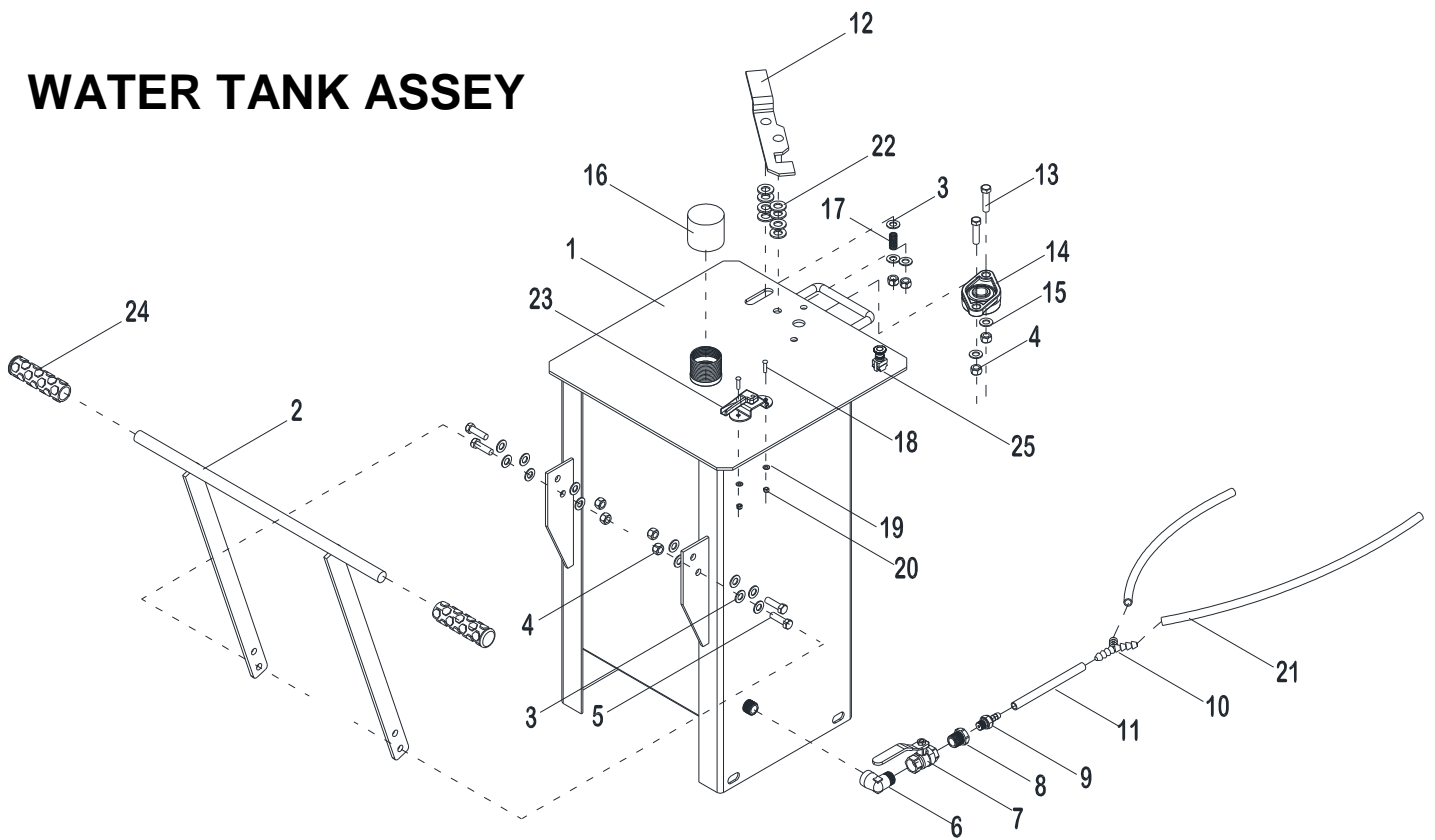

CONCRETE SAW

JCS 18"

WATER TANK ASSEY

ITEM	M.I.D. #	PART #	DESCRIPTION	JCS
1	0401CO02TA	N/A	WATER TANK	1
2	0400CO01MA	N/A	HANDLE	1
3	RNPX038NOR	N/A	PLAIN WASHER 3/8"	15
4	TCCS038GAL	N/A	LOCK NUT, 3/8"	8
5	TOCD038114	N/A	BOLT, HEXHD 3/8 X 1-1/4"	4
6	0000RF01TA	N/A	ELBOW FITTING 90 DEG 1/2"	1
7	0000RF02TA	N/A	WATER BALL VALVE 1/2"	1
8	0000RF03TA	N/A	REDUCTION BUSHING 1/2" - 3/8"	1
9	0401RF03SA	N/A	DOWEL 3/8 - 1/4"	1
10	0401RF01SA	N/A	"Y" CONNECTOR 1/4" NYLON	1
11	0401RF02SA	N/A	PLASTIC HOSE 1/4" X 6"	1
12	0400CO01FR	N/A	RAISE SCREW BRAKE	1
13	TOCD038112	N/A	BOLT HEXHD, 3/8" x 1-1/2"	1
14	00CHPA2034	N/A	PILLOW BLOCK 3/4"	1
15	RNPX038GAL	N/A	PLAIN WASHER 3/8"	2
16	0402NY01TA	N/A	WATER TANK CAP 2"	1
17	0000RF01FR	N/A	SPRING 3/8" x 1"	1
18	TOCP036034	N/A	FILITSER BOLT HD, 3/16 X 3/4"	2
19	RNPX036GAL	N/A	PLAIN WASHER 3/16	2
20	TCCS036GAL	N/A	LOCK NUT 3/16"	2
21	0401RF04SA	N/A	PLASTIC HOSE 1/4" X 18"	2
22	RNPX012GAL	N/A	PLAIN WASHER 1/2"	2
23	0000RF06TA	N/A	THROTTLE CONTROL 35" JCS	1
24	0000RF01MA	N/A	HANDLE GRIP	2
25	0200KI01GA	T193	PUSH STOP W/ ENGINE HARNESS	1

RASIE AXLE ASSEMBLY

ITEM	M.I.D. #	PART #	DESCRIPTION	JCS
1	0000RF07RD	N/A	BALL KNOB	1
2	TOCD012212	N/A	BOLT HEX HD 1/2" X 2-1/2"	1
3	0401CO02RD	N/A	GUIDE SHAFT	1
4	0400CO01TE	N/A	RAISING SCREW TUBE	1
5	RNPX034GAL	N/A	PLAIN WASHER 3/4"	9
6	0401CO01TE	N/A	RAISING SCREW TUBE JCS	1
7	SC18112NOR	N/A	PIN COTTER, 1/8" x 1/2"	4
8	0000RD05RD	N/A	WHEEL 5" X 2"	2
9	RNPX012NOR	N/A	PLAIN WASHER 1/2"	2
10	RNRX012GAL	N/A	SPRING WASHER 1/2"	2
11	TOCD012100	N/A	BOLT HEXHD, 1/2" X 1"	2
12	0000RD06RD	N/A	WHEEL 6" X 2"	2
13	0401CO01RD	N/A	AXLE ASSEY JCS	1
14	OPFR056056	N/A	SET SCREW, 5/16 X 5/16"	1

ENGINE

ITEM	M.I.D. #	PART #	DESCRIPTION	JCS
1	202014M	N/A	HONDA ENGINE 13HP W/ CYCLON FILTER	1
2	OPFR056056	N/A	SET SCREW, 5/16 X 5/16"	2
3	TOCD038200	N/A	BOLT 3/8" X 2"	4
4	RNPX038GAL	N/A	PLAIN WASHER 3/8"	8
5	TCCS038GAL	N/A	LOCK NUT, 3/8"	4
6	POFG3121003R	N/A	BLADE SHAFT PULLEY, 3-1/2" x 1" 3 GROVES	1