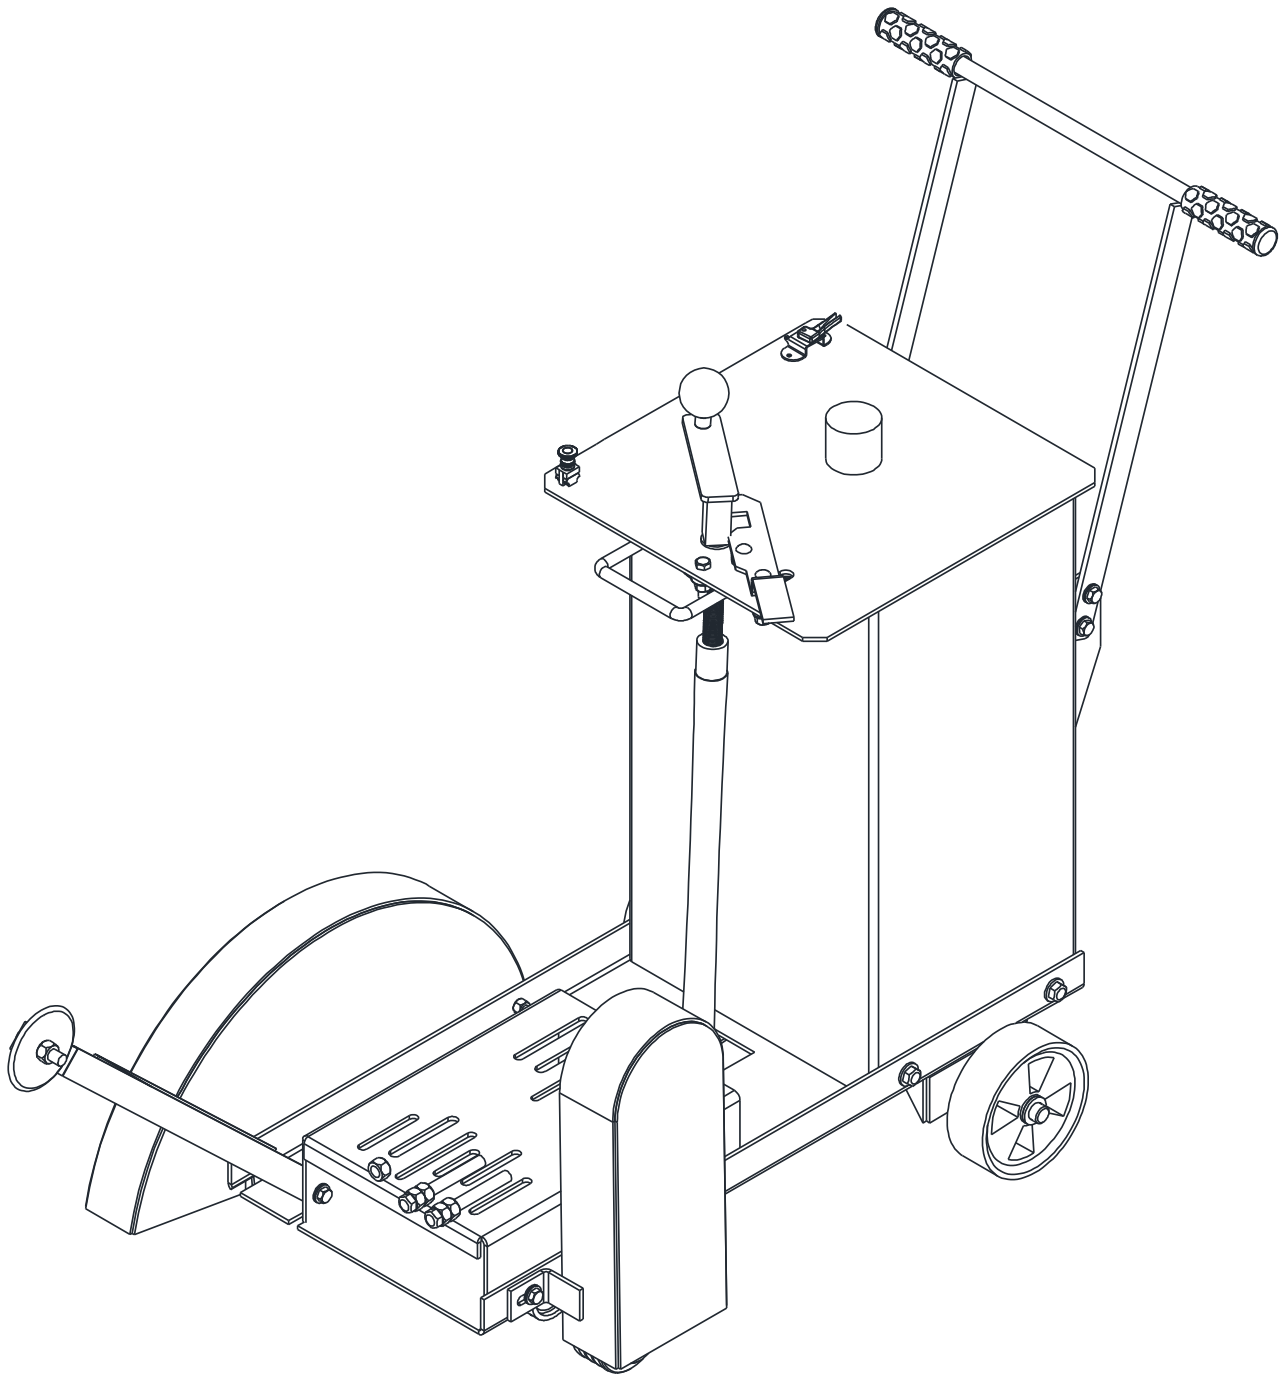

CONCRETE SAW

JCS 18"

WATER TANK ASSEY

ITEM	M.I.D. #	PART #	DESCRIPTION	JCS
1	0401CO02TA	N/A	WATER TANK	1
2	0400CO01MA	N/A	HANDLE	1
3	RNPX038NOR	N/A	PLAIN WASHER 3/8"	15
4	TCCS038GAL	N/A	LOCK NUT, 3/8"	8
5	TOCD038114	N/A	BOLT, HEXHD 3/8 X 1-1/4"	4
6	0000RF01TA	N/A	ELBOW FITTING 90 DEG 1/2"	1
7	0000RF02TA	N/A	WATER BALL VALVE 1/2"	1
8	0000RF03TA	N/A	REDUCTION BUSHING 1/2" - 3/8"	1
9	0401RF03SA	N/A	DOWEL 3/8 - 1/4"	1
10	0401RF01SA	N/A	"Y" CONNECTOR 1/4" NYLON	1
11	0401RF02SA	N/A	PLASTIC HOSE 1/4" X 6"	1
12	0400CO01FR	N/A	RAISE SCREW BRAKE	1
13	TOCD038112	N/A	BOLT HEXHD, 3/8" x 1-1/2"	1
14	00CHPA2034	N/A	PILLOW BLOCK 3/4"	1
15	RNPX038GAL	N/A	PLAIN WASHER 3/8"	2
16	0402NY01TA	N/A	WATER TANK CAP 2"	1
17	0000RF01FR	N/A	SPRING 3/8" x 1"	1
18	TOCP036034	N/A	FILITSER BOLT HD, 3/16 X 3/4"	2
19	RNPX036GAL	N/A	PLAIN WASHER 3/16	2
20	TCCS036GAL	N/A	LOCK NUT 3/16"	2
21	0401RF04SA	N/A	PLASTIC HOSE 1/4" X 18"	2
22	RNPX012GAL	N/A	PLAIN WASHER 1/2"	2
23	0000RF06TA	N/A	THROTTLE CONTROL 35" JCS	1
24	0000RF01MA	N/A	HANDLE GRIP	2
25	0200KI01GA	T193	PUSH STOP W/ ENGINE HARNESS	1

RASIE AXLE ASSEMBLY

ITEM	M.I.D. #	PART #	DESCRIPTION	JCS
1	0000RF07RD	N/A	BALL KNOB	1
2	TOCD012212	N/A	BOLT HEX HD 1/2" X 2-1/2"	1
3	0401CO02RD	N/A	GUIDE SHAFT	1
4	0400CO01TE	N/A	RAISING SCREW TUBE	1
5	RNPX034GAL	N/A	PLAIN WASHER 3/4"	9
6	0401CO01TE	N/A	RAISING SCREW TUBE JCS	1
7	SC18112NOR	N/A	PIN COTTER, 1/8" x 1/2"	4
8	0000RD05RD	N/A	WHEEL 5" X 2"	2
9	RNPX012NOR	N/A	PLAIN WASHER 1/2"	2
10	RNRX012GAL	N/A	SPRING WASHER 1/2"	2
11	TOCD012100	N/A	BOLT HEXHD, 1/2" X 1"	2
12	0000RD06RD	N/A	WHEEL 6" X 2"	2
13	0401CO01RD	N/A	AXLE ASSEY JCS	1
14	OPFR056056	N/A	SET SCREW, 5/16 X 5/16"	1