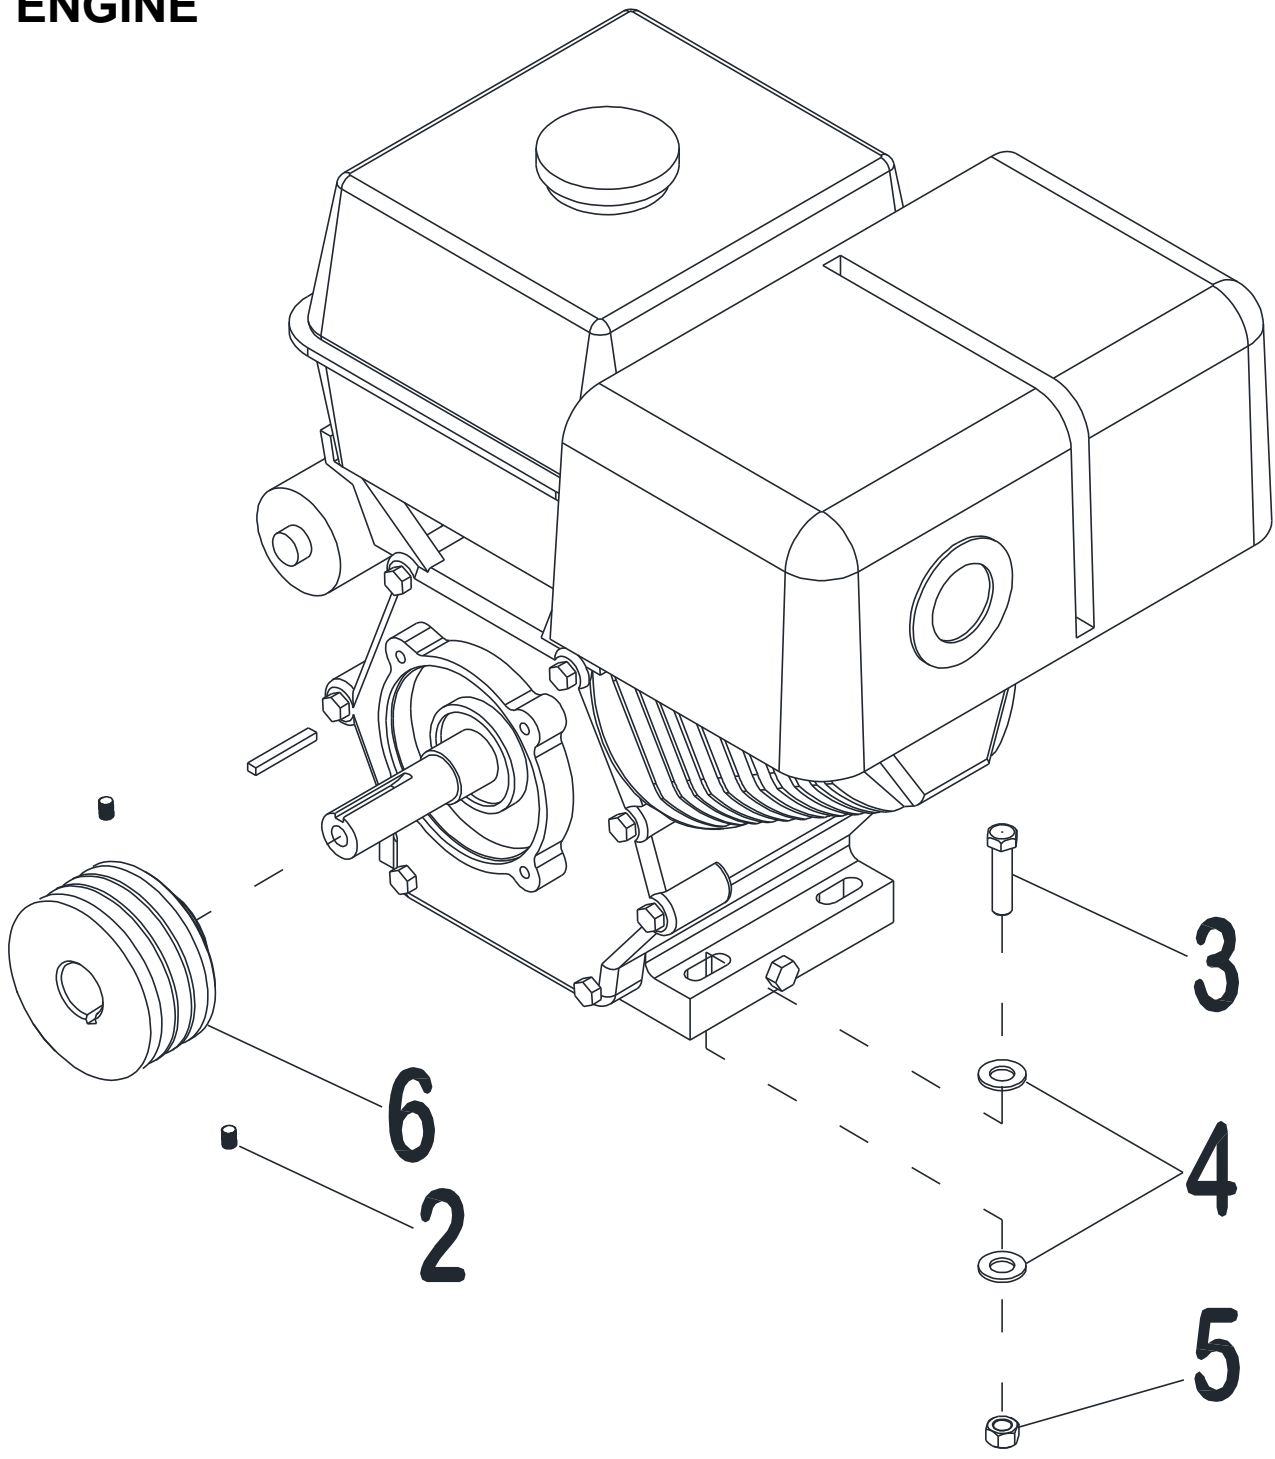

BLADE SHAFT

ITEM	M.I.D. #	PART #	DESCRIPTION	JCS
1	POFG3121003R	N/A	BLADE SHAFT PULLEY, 3-1/2" x 1" 3 GROVES	1
2	TOCD012134	N/A	BOLT HEXHD, 1/2" x 1-3/4"	4
3	00CHPI2100	N/A	TRANSMISSION PILLOW BLOCK 1"	2
4	0400CU01CO	N/A	KEY 1/4" x 2"	1
5	RNPX012GAL	N/A	PLAIN WASHER 1/2"	8
6	TCCS012GAL	N/A	LOCK NUT, 1/2"	4
7	0400CR01CO	N/A	BLADE SHAFT JCS	1
8	0400TU01CO	N/A	SPACER 2-5/8"	1
9	0400PL02CO	N/A	WASHER B W/PIN HOLE	1
10	TCCI100GAL	N/A	LEFT NUT 1"	1
11	0400PL01CO	N/A	WASHER A W/PIN	1
12	OPFR056056	N/A	SET SCREW, 5/16" x 5/16"	2
13	0400CO01GD	N/A	BLADE GUARD JCS	1
14	TOCD014100	N/A	BOLT HEXHD, 1/4" x 1"	2
15	RNPX014NOR	N/A	PLAIN WASHER, 1/4"	4
16	TCCS014GAL	N/A	LOCK NUT, 1/4"	2
17	TOCD038114	N/A	BOLT HEXHD 3/8" X 1-1/4"	1
18	RNPX038GAL	N/A	PLAIN WASHER 3/8"	1
19	TCCS038GAL	N/A	LOCK NUT, 3/8"	1
20	0000RF02GD	N/A	BLADE GUARD MUD SPASHER	1
21	0418CR01FD	N/A	J HOOK SHAFT LOCK	1

FRAME

ITEM	M.I.D. #	PART #	DESCRIPTION	JCS
1	0400CO01GB	N/A	BELT GUARD JCS	1
2	TOCD038114	N/A	BOLT, HEXHD 3/8 X 1-1/4"	3
3	TOCD038112	N/A	BOLT HEXHD, 3/8" x 1-1/2"	1
4	RNPX038GAL	N/A	PLAIN WASHER, 3/8"	13
5	TCCS038GAL	N/A	LOCK NUT, 3/8"	4
6	0400CO01CH	N/A	JCS SAW FRAME	1
7	TOCD012112	N/A	BOLT HEXHD, 1/2" x 1-1/2"	8
8	RNPX012ESP	N/A	PLAIN WASHER, 1/2	16
9	TCCS012GAL	N/A	LOCK NUT, 1/2"	10
10	TCCN012GAL	N/A	NUT 1/2"	2
11	0400CO02RD	N/A	PILLOW BLOCK BRAKET	2
12	0000BN3VX355	N/A	BELT - 3VX355	3
13	TOCD012200	N/A	BOLT 1/2 X 2 "	1
14	0400PL01GC	N/A	JCS BLADE GUIDE	1
15	0400CO01GC	N/A	JCS CUTTER GUIDE	1
16	TOCD012400	N/A	HEX BOLT 1/2" X 4"	2
17	0418CO01GD	N/A	GUARD LOCK PIN	1

ENGINE

ITEM	M.I.D. #	PART #	DESCRIPTION	JCS
1	202014M	N/A	HONDA ENGINE 13HP W/ CYCLON FILTER	1
2	OPFR056056	N/A	SET SCREW, 5/16 X 5/16"	2
3	TOCD038200	N/A	BOLT 3/8" X 2"	4
4	RNPX038GAL	N/A	PLAIN WASHER 3/8"	8
5	TCCS038GAL	N/A	LOCK NUT, 3/8"	4
6	POFG3121003R	N/A	BLADE SHAFT PULLEY, 3-1/2" x 1" 3 GROVES	1