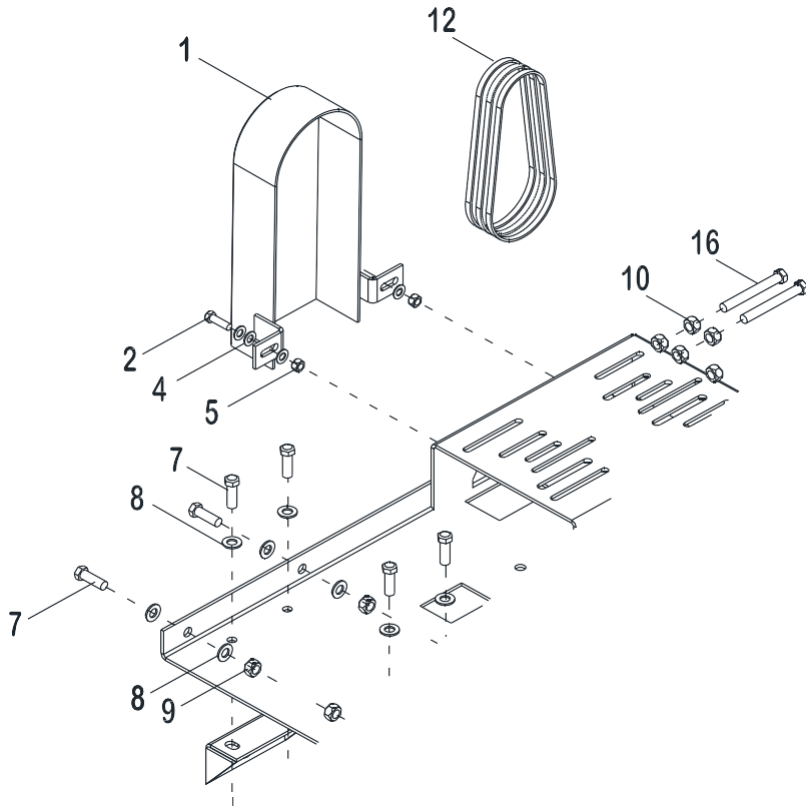

FRAME

ENGINE MOUNT ASSEY					
ITEM	SKU #	PART #	DESCRIPTION	JCS	LISTPRICE
1	0400CO01GB	N/A	JCS BELT GUARD	1	$60.00
2	TOCD038114	226220	HEX BOLT HD, 3/8 X 1-1/4 HX GR5 - 226220 - 134990	3	$1.25
3	TOCD038112	T176	HEX BOLT 3/8" X 1-1/2" - T176 - C141 - 226230	1	$1.25
4	RNPX038GAL	T112	PLAIN WASHER 3/8" - T112 - C139 - 174986 - 701032	13	$1.25
5	TCCS038GAL	T114	HEX LOCK NUT 3/8" - 227830 - T114 - C142	4	$1.25
6	0400CO01CH	N/A	JCS PLUS FRAME	1	$500.00
7	TOCD012112	C303	HEX BOLT HD GR5 1/2" X 1-1/2" - 226650 - C303	8	$1.25
8	RNPX012GAL	T105	PLAIN WASHER 1/2" - T105 - C172 - 174470	16	$2.12
9	TCCS012GAL	T106	HEX LOCK NUT 1/2" - T106 - 227854 - C304	10	$1.08
10	TCCN012GAL	N/A	HEX LOCK NUT 1/2" - T190 - C178	2	$1.08
11	0400CO02RD	N/A	JCS/JCST PILLOW BLOCK BRACKET	2	$21.00
12	0000BN3VX335	N/A	BELT-V 3VX335 JCS SAW PLUS 33")	3	$25.00
13	TOCD012200	N/A	HEX BOLT HD 1/2" X 2" HX GR.5 NC BLK - 226670	1	$1.25
14	0400PL01GC	N/A	JCS BLADE GUIDE	1	$12.00
15	0400CO01GC	N/A	JCS CUTTER GUIDE	1	$30.00
16	TOCD012400	N/A	HEX BOLT GR5 1/2 X 4 - 401006	2	$4.24
17	0418CO01GD	N/A	JCS SUPER GUARD LOCK PIN	1	$10.00