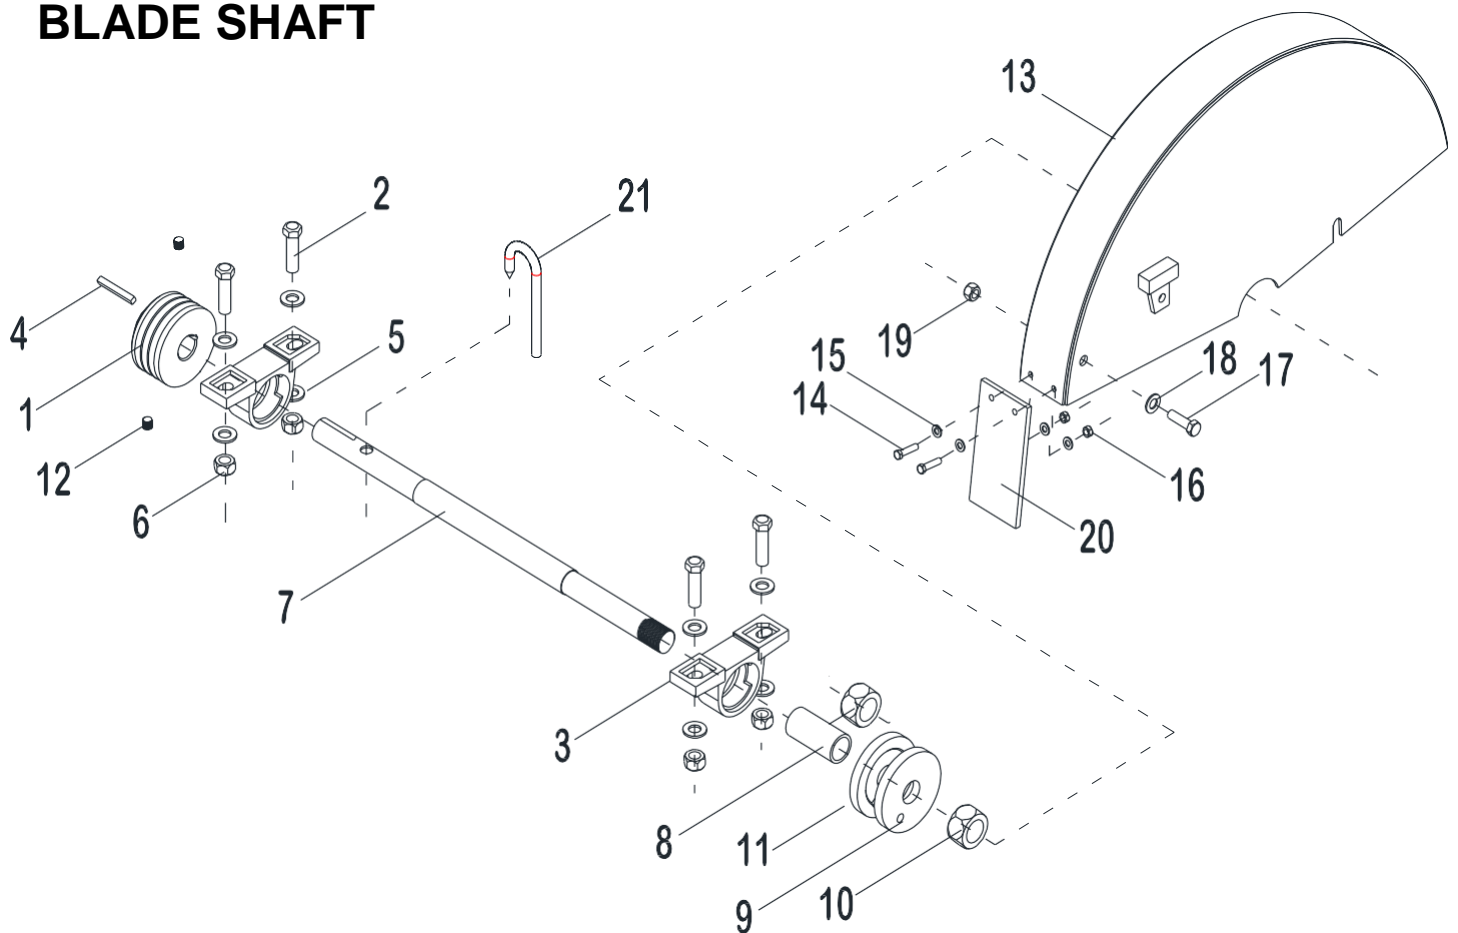

BLADE SHAFT

BLADE GUARD ASSEY					
ITEM	SKU #	PART #	DESCRIPTION	JCS	PRICE LIST
1	POFG3121003R	N/A	PULLEY 3-1/2 CAL 1 X 3 GROOVES (MSM) (JCS)	1	$55.00
2	TOCD012134	T189	HEX BOLT HD 1/2" X 1 3/4" - T189 - 226660	4	$3.00
3	00CHPI2100	T150	TRANSMISSION PILLOW BLOCK 1" - T150	2	$21.00
4	0400CU01CO	T144	KEY 1/4 X 2 - 432090 - 701025 - 0400CU01CO - T144	1	$1.25
5	RNPX012GAL	T105	PLAIN WASHER 1/2" - T105 - C172 - 174470	8	$2.12
6	TCCS012GAL	T106	HEX LOCK NUT 1/2" - T106 - 227854 - C304	4	$1.08
7	0400CR01CO	N/A	JCS BLADE SHAFT FITS SPACER 2-5/8" & 2 X HEX NUT 1"	1	$90.00
*8	0400TU01CO	N/A	JCS SAW BLADE ARBOR SPACER 2-5/8 (2019 VER. ONLY)	1 OP	$10.00
9	0400PL02CO	N/A	WASHER B W/PIN HOLE	1	$10.00
10	TCC1100GAL	N/A	LOCK NUT, 1" LEFT HAND (2 PER SAW ON 2020 VER.)	2	$9.26
11	0400PL01CO	N/A	WASHER A W/PIN	1	$12.00
12	OPFR056056	N/A	SET SCREW, 5/16 X 5/16	2	$1.70
13	0400CO01GD	N/A	JCS BLADE GUARD	1	$75.00
14	TOCD014100	N/A	HEX BOLT 1/4 X 1" NC	2	$1.25
15	RNPX014GAL	N/A	PLAIN WASHER, 1/4"	4	$1.25
16	TCCS014GAL	T159	LOCK NUT, 1/4 NC - T159	2	$1.25
17	TOCD038114	N/A	HEX BOLT HD, 3/8 X 1-1/4 HX GR5 - 226220 - 134990	1	$1.25
18	RNPX038GAL	T112	PLAIN WASHER 3/8" - T112 - C139 - 174986 - 701032	1	$1.08
19	TCCS038GAL	T114	HEX LOCK NUT 3/8" - 227830 - T114 - C142	1	$1.25
20	0000RF02GD	N/A	JCS MUD SPLASHER	1	$10.00
21	0418CR01FD	N/A	JCS "J" HOOK SHAFT LOCK	1	$12.00