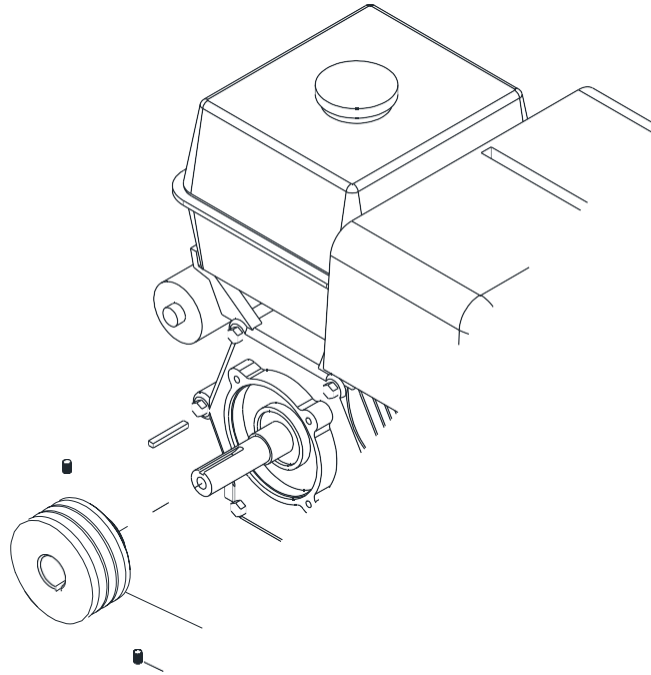

ENGINE

ITEM	SKU #	PART #	DESCRIPTION	JCS	LISTPRICE
1	202014M	N/A	HONDA ENGINE 13HP W/ CYCLON FILTER	1	$0.00
2	OPFR056056	N/A	SET SCREW, 5/16 X 5/16"	2	$0.30
3	TOCD038200	N/A	BOLT 3/8" X 2"	4	$1.23
4	RNPX038GAL	N/A	PLAIN WASHER 3/8"	8	$1.06
5	TCCS038GAL	N/A	LOCK NUT, 3/8"	4	$1.23
6	POFG3121003R	N/A	BLADE SHAFT PULLEY, 3-1/2" x 1" 3 GROVES	1	$23.77

www.tkequip.com

salesmanager@tkequip.com

sales@tkequip.com

Office: 956-796-9411

Tel: 956-740-3740

Fax: 956-462-2500