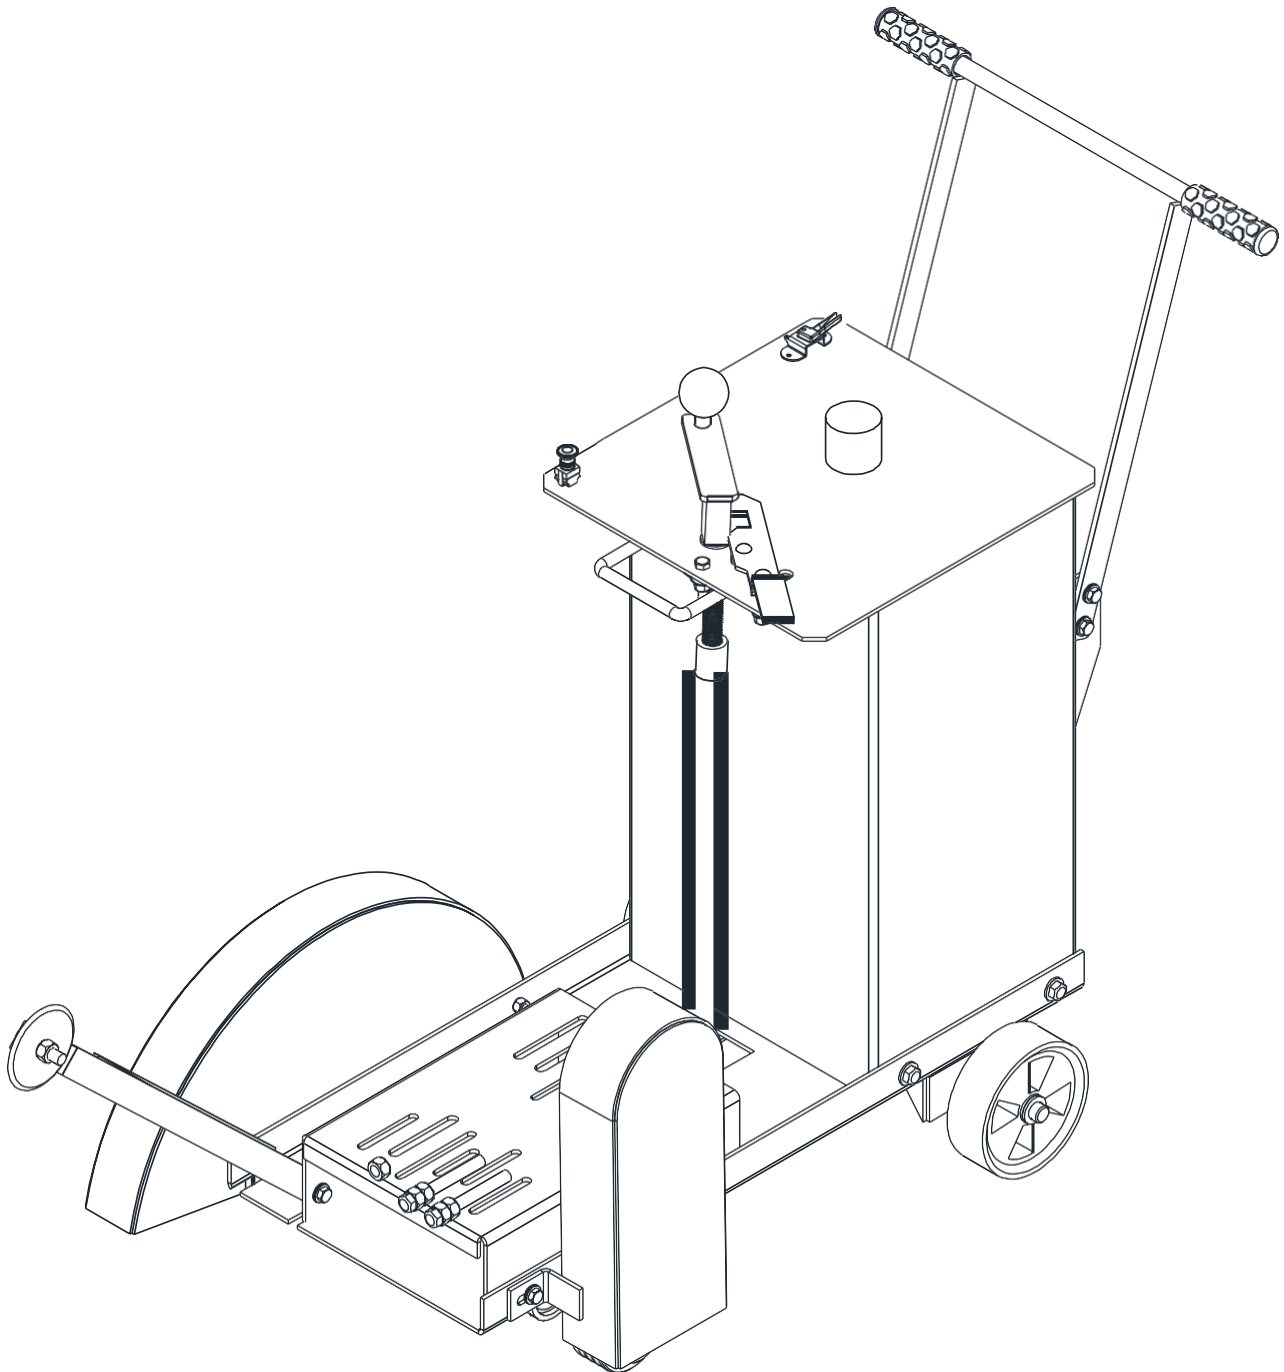

CONCRETE SAW

JCS 18"

WATER TANK ASSEY

WATER TANK ASSEY					
ITEM	SKU #	PART #	DESCRIPTION	JCS	PRICE LIST
1	0401CO02TA	N/A	JCS WATER TANK (PART OF FRAME)	1	$405.00
2	0400CO01MA	N/A	JCS PUSH HANDLE W/GRIPS	1	$60.00
3	RNPX038GAL	T112	PLAIN WASHER 3/8" - T112 - C139 - 174986 - 701032	15	$1.08
4	TCCS038GAL	T114	HEX LOCK NUT 3/8" - 227830 - T114 - C142	8	$1.25
5	TOCD038114	226220	HEX BOLT HD, 3/8 X 1-1/4 HX GR5 - 226220 - 134990	4	$1.25
6	0000RF01TA	N/A	ELBOW FITTING 90 DEG 1/2"	1	$7.30
7	0000RF02TA	N/A	WATER GLOBE BALL VALVE 1/2"	1	$20.00
8	0000RF03TA	N/A	REDUCTION BUSHING 1/2" - 3/8"	1	$52.50
9	0401RF03SA	N/A	DOWEL 3/8 - 1/4"	1	$5.00
10	0401RF01SA	N/A	"Y" CONNECTOR 1/4" NYLON	1	$3.50
11	0401RF02SA	N/A	PLASTIC HOSE 1/4" X 6"	1	$20.00
12	0400CO01FR	N/A	JCS/JCST RAISE SCREW BREAK	1	$26.00
13	TOCD038112	T176	HEX BOLT 3/8" X 1-1/2" - T176 - C141 - 226230	1	$1.25
14	00CHPA2034	N/A	PILLOW BLOCK 3/4"	1	$40.74
15	RNPX038GAL	T112	PLAIN WASHER 3/8" - T112 - C139 - 174986 - 701032	2	$1.08
16	0402NY01TA	N/A	WATER TANK CAP 2"	1	$10.00
17	0000RF01FR	N/A	SPRING 3/8" x 1"	1	$5.00
18	TOCP036034	N/A	FILLISTER BOLT, 3/16" X 3/4"	2	$6.00
19	RNPX036GAL	N/A	PLAIN WASHER, 3/16"	2	$1.08
20	TCCS036GAL	N/A	HEX LOCK NUT, 3/16"	2	$1.25
21	0401RF04SA	N/A	PLASTIC HOSE 1/4" X 18"	2	$18.00
22	RNPX012GAL	T105	PLAIN WASHER 1/2" - T105 - C172 - 174470	2	$2.12
23	0000RF06TA	N/A	THROTTLE CONTROL 35" JCS	1	$10.00
23	0401RF01AR	N/A	JCS THROTTLE ASSEY TRIGGER & CABLE	1	$30.00
24	0000RF01MA	CG0100	ALL SAWS HANDLE GRIPS	2	$10.00
25	0200KI01GA	T195-1	ENGINE N.O KILL SWITCH RED (NO HARNESS) - 816769AS - 112500	1	$18.00
25*	0200KI01GA	T193	ENGINE KILL SWITCH ASSEY RED (WITH HARNESS) 701007 - T193	1	$29.00