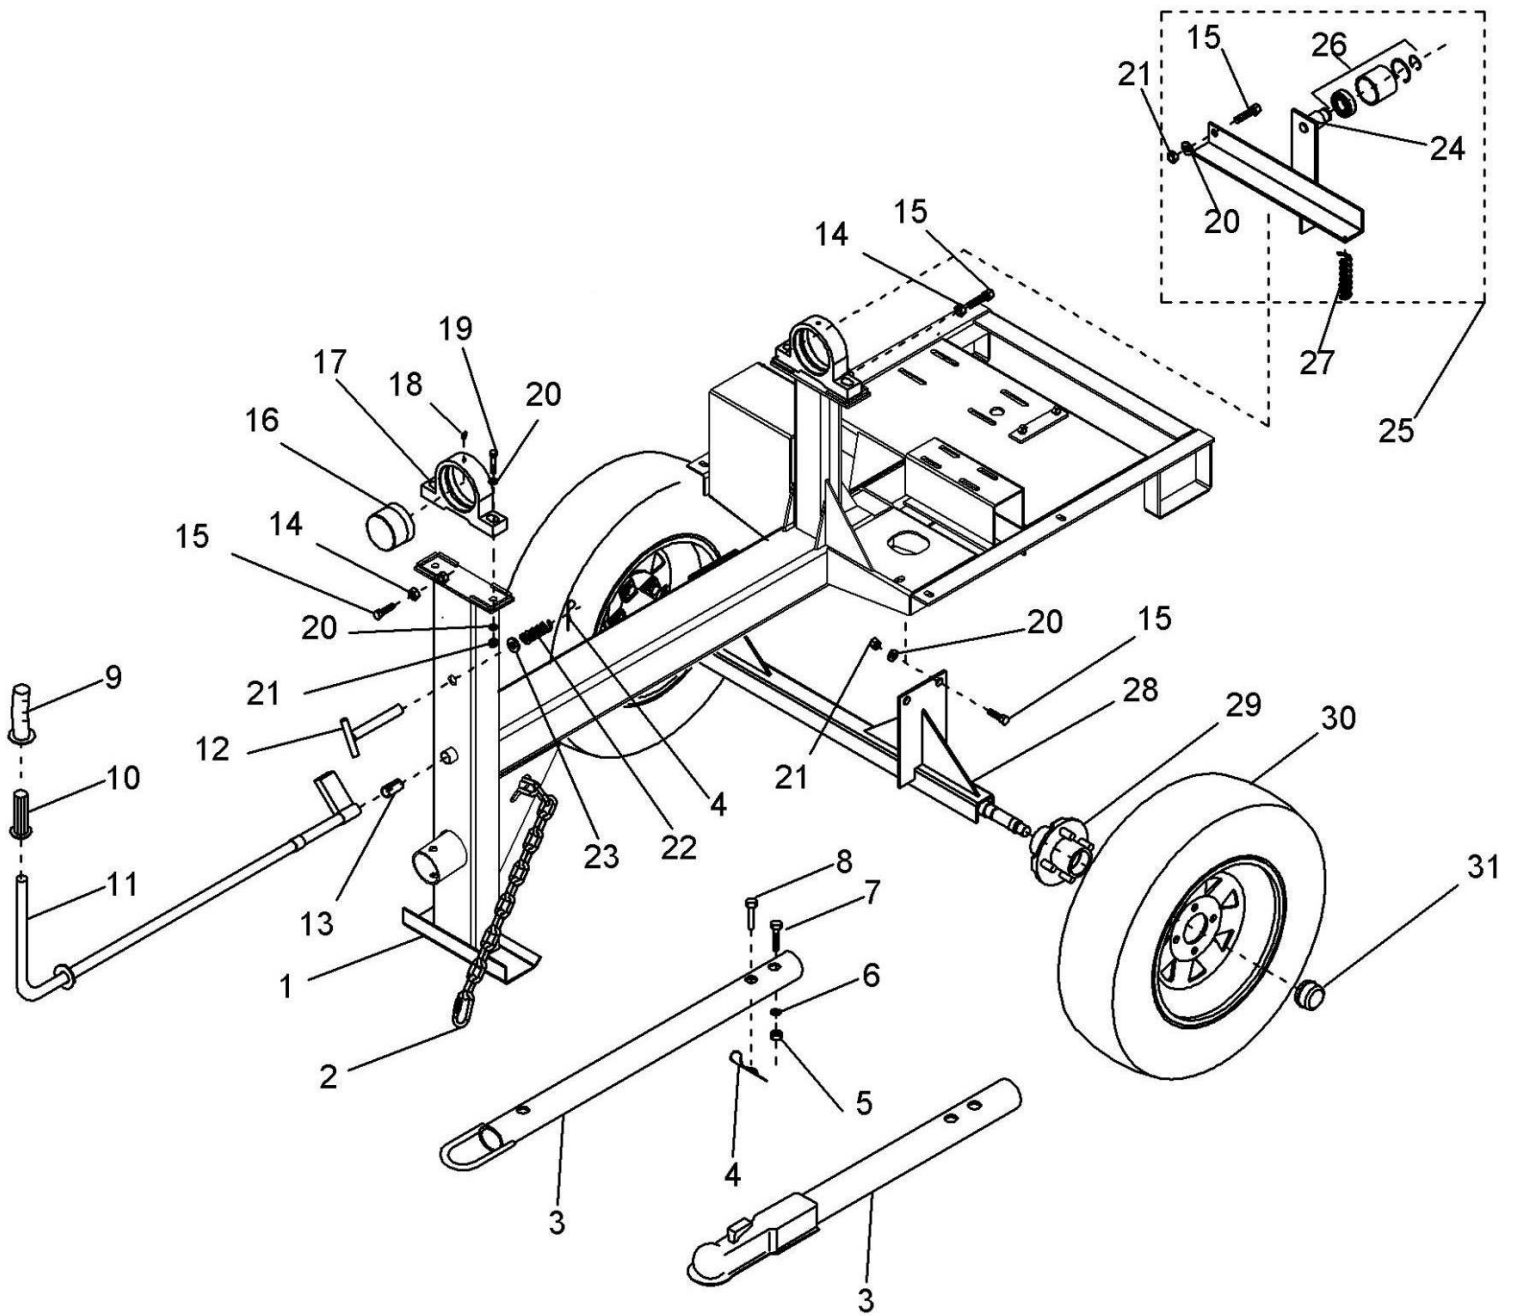

MM FRAME ASSEY					
#	MANUF. #	PART #	DESCRIPTION ENGLISH	MM12	LISTPRICE
1	0204CO01CH	T500	FRAME MM12 - T500	1	$2000.00
2	CAD3516GAL	T501	5/16 SAFETY CHAIN W/ OVAL SNAPS T501 - 609686 - 701012 - CA03316GAL	1	$50.00
3	0000CO03LZ	T118-V	PINTLE HITCH VERTICAL HOLE - 702069 - T118 - C193	1	$80.00
3	0000CO04LZ	T119-V	2" BALL HITCH VERTICAL HOLE - 702070 - T119	1	$80.00
4	0111SR01LZ	T110	3/6" COTTER PIN CP-85H - SR00036EXT - T110 - 134955	1	$1.25
5*	TCFN034GAL	T124	TOWING HITCH, HEX NUT, 3/4 NF - 701028 - T124 - C179 (OBSOLETE)	1	$5.00
5	TCFN058GAL	T124-1	TOWING HITCH, HEX NUT, 5/8 NF - T124-1 - 701033	1	$5.00
6*	RNRX034GAL	T123	TOWING HITCH, SPRING WASHER 3/4" - 174510 - T123 (OBSOLETE)	1	$3.00
6	RNRX058GAL	T123-1	TOWING HITCH, SPRING WASHER 5/8" - T123-1 - 701032	1	$3.00
7*	TOFD034312	T122	TOWING HITCH, HEX HEAD SCREW 3/4" X 3-1/2" - T122 - C148 - 226272 - 701001 (OBSOLETE)	1	$3.00
7	TOFD058312	T122-1	TOWING HITCH, HEX HEAD SCREW 5/8" X 3-1/2" - T122-1 - 701035	1	$3.00
8*	0000CR01LZ	T121	TOWING HITCH, LOCK PIN - T121 - C169 - 496088 - 702078 (OBSOLETE)	1	$10.00
8	TOFD058312-A	T121-1	TOWING HITCH, LOCK PIN - T121-1 - 701031	1	$10.00
9	0000RF01RJ	T166	CONTROL & DUMPING HANDLE GRIPS - 139350 - T166 (ROUND)	1	$10.00
10	0000RF02TQ	T414	ENGAGEMENT HANDLE CHILD HAND GRIP - T414 - 701023	1	$3.33
11	0203CO01CU	T415	ENGAGEMENT CONTROL HANDLE LEVER MM10 - T415	1	$75.00
12	0200CO01CH	T107	TOWING/DUMPING LOCK PIN - T107	1	$10.00
13	00PE038112	T505	CONTROL HANDLE LOCK PIN 3/8 X 1-1/2 - T505	1	$1.25
14	TCCN012GAL	T190	HEX LOCK NUT 1/2" - T190 - C178 (WELDED TO THE FRAME)	1	$0.00