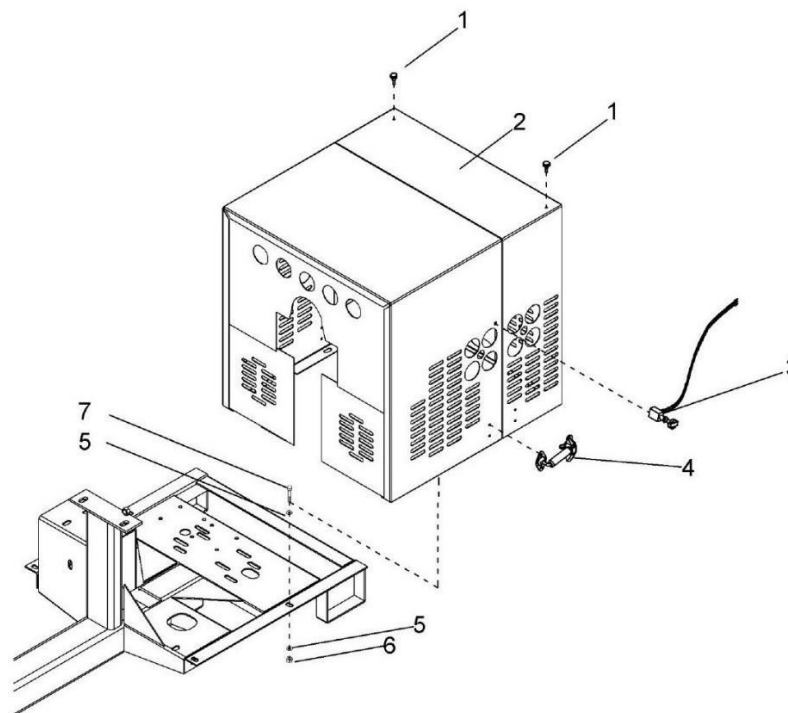

15	TOCD012134	T189	HEX BOLT HD 1/2" X 1 3/4" - T189 - 226660	1	$3.00
16	0000RF02CH	T126	MM DRUM BEARINGS DUST CAP - T126	1	$25.00
17	00CHPI2300	T101	3" DRUM PILLOW BLOCK - T101	2	$25.00
18	0000GRH045	T102	DRUM BEARING, GREASE FITTING 45 DEG - T102 - 110689	2	$2.50
19	TOCD012212	T104	HEX BOLT HD 1/2" X 2-1/2" - T104 - C146 - 226690	4	$1.25
20	RNPX012GAL	T105	PLAIN WASHER 1/2" - T105 - C172 - 174470	17	$1.25
21	TCCS012GAL	T106	HEX LOCK NUT 1/2" - T106 - 227854 - C304	9	$1.25
22	0000RF01CH	T109	TOWING/DUMPING, LOCK PIN SPRING - T109	1	$8.00
23	RNPX034GAL	T108	PLAIN WASHER 3/4" X 1-1/2 - 174996 - T108 - 248277	1	$1.25
24	0200CO02CU	T140	IDLER ARM BRACKET (NO BEARING) - T140	1	$22.00
25	0200CO04CU	T197	BEARING CLUTCH ASSEY WITH IDLER ARM BRACKET - T197	1	$70.00
26	0200KI01CU	T197-1	BEARING IDLER CLUTCH ASSEMBLY (NO IDLER ARM BRACKET) - T197-1	1	$30.00
27	0000RF01CU	T192	IDLER ARM (CLUTCH) SPRING - T192	1	$9.50
28	0200CO03RD	T125-2	STANDARD 46" AXLE MM6-MM12 (NO HUBS) - T125-2	1	$250.00
28	0200CO04RD	T125-3	STANDARD 46" AXLE ASSY MM6-MM12 (INCLUDING HUBS) - T125-3	1	$300.00
29	0200KI03RD	T129-1	WHEEL HUB W/ 1" BRG L44643 & DUST CAP - 702071 - T129 - C135 (NEW STYLE)	2	$75.00
30	0000CO01RD	T137	WHEEL & TIRE ASSY 165-80 R13" - T137 - 431081 - C136	2	$115.00
31	0000RF10RD	T136-1	HIGH SPEED WHEELS HUB, DUST CAP (NEW STYLE) - T136-1	2	$8.00

HOOD ASSEMBLY						
#	MANUF. #	PART #	DESCRIPTION	MM12	MM12G	LISTPRICE
1	0000RF01GA	T158	RUBBER SCREW 1/4" FOR SHROUD - T158 - C159 - 201544	2	2	$3.15
2	0221CO01GA	T601	MM12 SQUARE SHROUD ASSEY (BLACK) - T601 - T157-12	1		$450.00
2	0220CO01GA	T601G	MM12G SQUARE SHROUD ASSEY (BLACK) - T601G		1	$450.00
3	0200KI01GA	T193	ENGINE KILL SWITCH ASSEY RED (WITH HARNESS) 701007 - T193	1	1	$29.00
3	0200KI01GA	T195-1	ENGINE N.O KILL SWITCH RED (NO HARNESS) - 816769AS - 112500 - T195-1 - 290100	1	1	$18.00
4	0000RF02GA	T160	SHROUD HOOK ASSEMBLY - T160 - C161 - 701004 - 201543	2	2	$12.00
5	RNPX038GAL	T112	PLAIN WASHER 3/8" - T112 - C139 - 174986 - 701032 - C140	8	8	$1.25
6	TCCS038GAL	T114	HEX LOCK NUT 3/8" - 227830 - T114 - C142	4	4	$1.25
7	TOCD038112	T176	HEX BOLT 3/8" X 1-1/2" - T176 - C141 - 226230	4	4	$1.25
8G	1000RF01GA	T687	PLUG 2" SNAP IN - 701008 - 174141 - 317333	N/A	1	$2.50

ENGINE ASSEMBLY BREAK DOWN						
#	SKU #	PART #	DESCRIPTION	MM12	MM12G	PRICELIST
1	202013M	N/A	ENGINE HONDA 13 HP GX340 WITH 6:1 REDUCER	1	N/A	$1185.00
3	TOCD038200	C158	HEX BOLT HD, GR5 3/8" X 2" - 226250 - T145 - C158	4	4	$1.25
4	TCCS038GAL	C142	HEX LOCK NUT 3/8" - 227830 - T114 - C142	4	4	$1.25
5	RNPX038GAL	C139	PLAIN WASHER 3/8" - T112 - C139 - 174986 - 701032 - C140	8	8	$1.25
11	0200CU02TR	T147	ENGINE KEY 1/4 FOR 8HP & 13HP - T147 - 0405CC01CO	1	1	$1.25