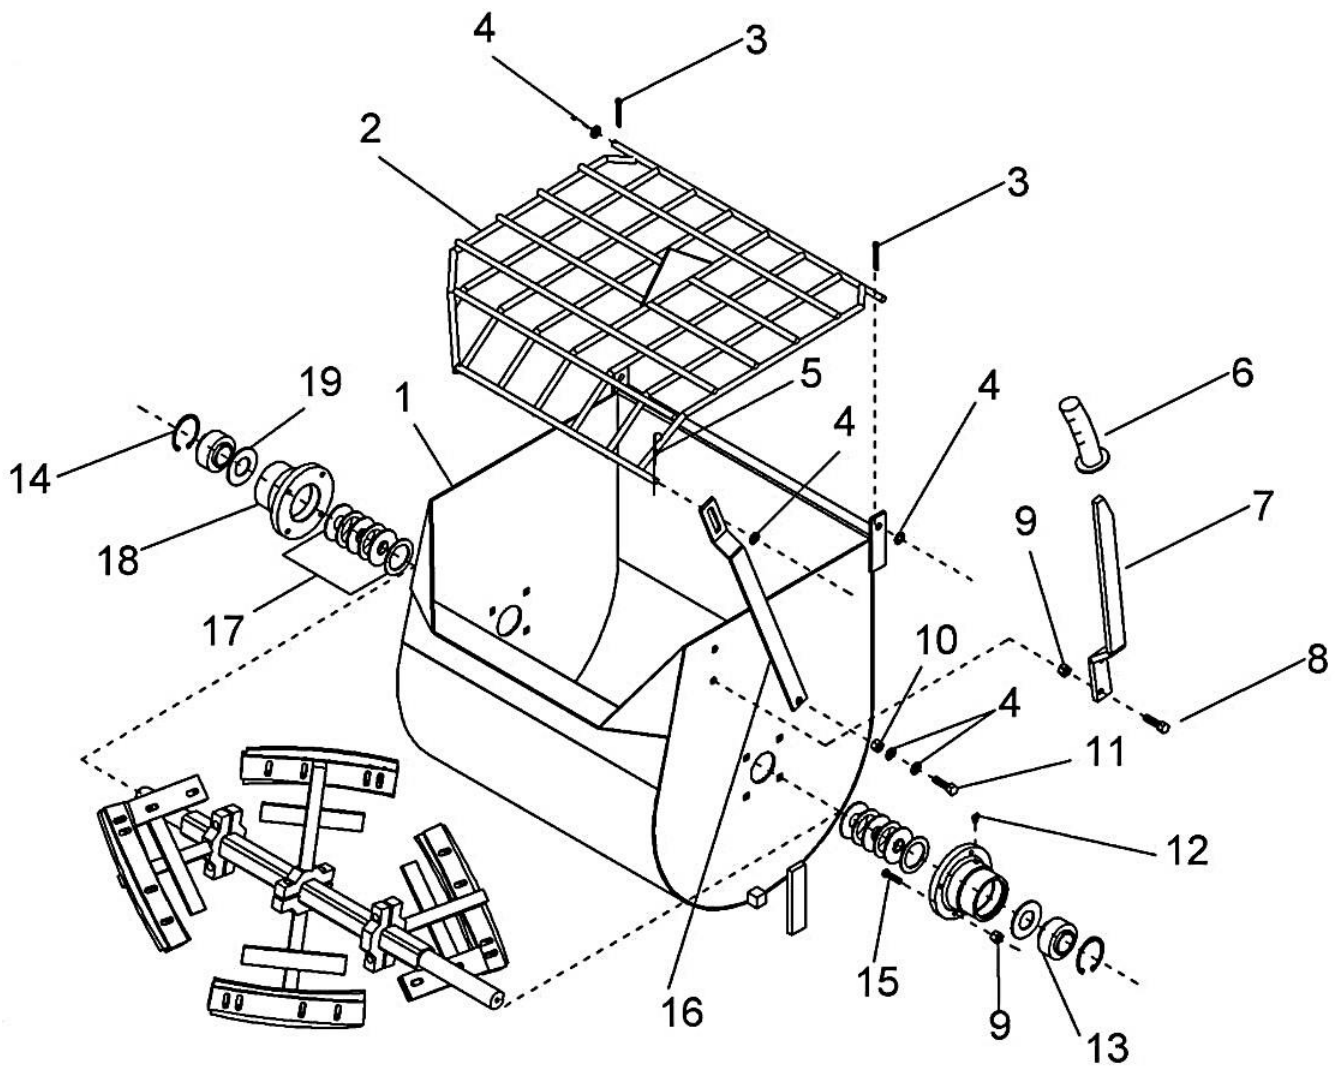

MM12 V-BELT PARTS BREAKDOWN (LIST PRICE)

DRUM ASSEMBLY BREAK DOWN					
ITEM	SKU #	PART #	DESCRIPTION	MM12	PRICELIST
*	0204KI02TQ	T502	DRUM MM12/MM12G - T502 (OLD)	1	\$1,000.00
*	0204KI01TQ	T502-1	DRUM ASSEY COMPLETE MM12 - T502-1 (OLD)	1	\$1,750.00
1	0204CO01TQ	T602	DRUM MM12/MM12G 32-1/2" - T602 (NEW)	1	\$1,000.00
1	0204KI01EF	T602-1	DRUM ASSEY COMPLETE MM12/MM12G 32-1/2" - T602-1 (NEW)	1	\$1,750.00
1		T602-G	DRUM ASSEY COMPLETE MM12G 32-1/2" - T602-G (NEW)		\$1,850.00
2	0204CO01RJ	T603	DRUM GRID W/ BAG CUTTER MM12/MM12G - T603	1	\$220.00
3	CHA 316 2	T111	GRID PIN COTTER, 3/16" X 2" - SC3116200GAL - T111	2	\$1.25
4	RNPX012GAL	T105	PLAIN WASHER 1/2" - T105	5	\$1.25
5	0111SR01LZ	T110	GRID/HITCH HAIR LOCK PIN 3/16" - T110	3	\$1.25
6	0000RF01RJ-1	T166-1	DRUM DUMPING HANDLE GRIP - 139350 - T166-1 (FLAT)	1	\$12.00
7	0200CO01TQ	T168	DRUM DUMPING HANDLE W/ GRIP - T168	1	\$20.00
8	TOCD038112	T176	HEX BOLT 3/8" X 1-1/2" - T176 - C141 - 226230	2	\$1.25
9	TCCS038GAL	T114	HEX LOCK NUT 3/8" - 227830 - T114 - C142	10	\$1.25
10	TCCS012GAL	T106	HEX LOCK NUT 1/2" - T106 - 227854 - C304	1	\$1.25
11	TOCD012134	T189	HEX BOLT HD 1/2" X 1 3/4" - T189 - 226660	1	\$3.00
12	0000GRH045	T102	DRUM BEARING, GREASE FITTING 45 DEG - T102 - 110689	2	\$2.50
13	0000BA20824	T175	BALL BEARING, 1746208-108 - 110450 - T175 (W/O GRS FITTING)	2	\$30.00
14	SM00300INT	T177	DRUM TRUNNION RETAINING RING 3" - T177	2	\$6.47
15	TOCL038112	T174	CARRIAGE BOLT 3/8" X 1-1/2" GR2 ZP - 117771 - 117771 - T174	8	\$1.25
16	0204SO01RJ	T589	MM12 DRUM DUMPING LOCK BAR - T589	1	\$20.00
17	0200KI01TN	T172	DRUM HUB SEALS KIT (ONE END) - T172	2	\$25.00
18	0200CO01TN	T173-2	TRUNNION 4 HOLES FOR 3/8" SCREWS - T173-2	1	\$65.00
19	0200LA01TN	T169	DRUM HUB STEEL SPACER - T169	2	\$3.00