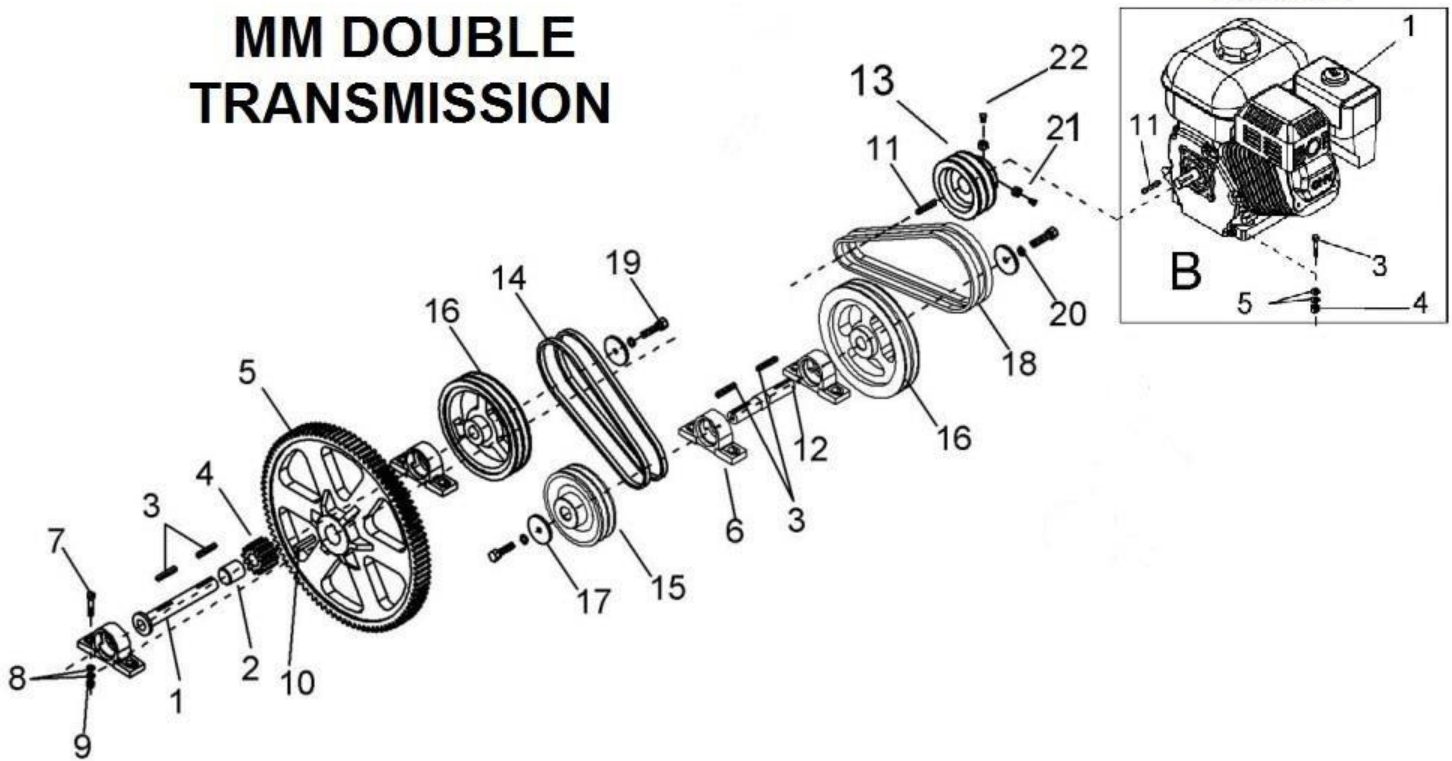

MM DOUBLE TRANSMISSION

TRANSM. ASSEY MM					
#	SKU ##	PART #	DESCRIPTION	MM12	LISTPRICE
1	0204CR02TR	T474	MM12 TRANSMISSION SHAFT 1" X 6-1/2" (BULLGEAR END) - T474	1	$20.00
2	0204CR03TR	T475	MM12 TRANSM BUSHING 1" X 1" - T475	1	$15.00
3	0000CU01TR	T483	KEY 1/4 X 1-1/4 - 701027 - C152 - T483 - 0000CU01TR	4	$1.25
4	0200CR04TR	T149	12 TH TRANSMISSION PINION 2-3/8" X 2 1/2" - T149	1	$30.00
5	0200FG02TR	T151	96 TH TRANSMISSION BULL GEAR 14" - T151	1	$175.00
6	00CHPI2100	T150	TRANSMISSION PILLOW BLOCK 1" - T150	4	$21.00
7	TOCD038200	T145	HEX BOLT HD, GR5 3/8" X 2" - 226250 - T145- C158	8	$1.25
8	RNPX038GAL	T112	PLAIN WASHER 3/8" - T112 - C139 - 174986 - 701032 - C140	16	$1.08
9	TCCS038GAL	T114	HEX LOCK NUT 3/8" - 227830 - T114 - C142	8	$1.25
10	0200CC01TR	T120	BULL GEAR KEY 3/8" X 2" - T120	1	$1.25
11	0200CU02TR	T147	ENGINE KEY 1/4 FOR 8HP & 13HP - T147	1	$1.25
12	0204CR01TR	T476	MM12 TRANSMISSION SHAFT 1" X 6-7/8" (BETWEEN PULLEYS) - T476	1	$18.00
13	POFG3341002R	T154	PULLEY 3-3/4" CAL 1" X 2 GROOVES (2AK39X1) - 430990 - 702010 - T154	1	$50.00
13	POFG2120582R	T154-3	PULLEY MOTOR, 2-1/2" X 5/8" 2 GROOVES (2AK2558) - T154-3	1	$40.00
13	POFG2120782R	T1000	PULLEY MOTOR, 2-1/2" CAL 7/8" 2 GROOVES - T1000 - 239365	1	$40.00
13	POFG2121182R	T1001	PULLEY MOTOR, 2-1/2 CAL 1-1/8 X 2 GROOVES - T1001	1	$40.00
14	0000BNAX52	T155-1	DOUBLE TRANSMISSION BELT FOR MM12, AX52 - T155-1	2	$25.00
15	POFG6001002R	T478	PULLEY 6" CAL 1" X 2 GROOVES - T478	1	$60.00
16	POFG8001002R	T153	PULLEY 8" CAL 1" 2 GROOVES - T153-2	2	$60.00
17	0200PL01FC	T152	MM PADDLE SHAFT PLAIN WASHER 3/16" - T152 - T162	3	$3.00
18	0000BNAX37	T155	GAS ENGINE TRASMISSION BELT, AX37 - T155	2	$20.00
19	TOFD038100	T116	HEX BOLT 3/8" X 1" NF - 226210 - T116	3	$1.25
20	RNRX038GAL	T113	LOCK WASHER 3/8" - T113 - C144 - 176230	2	$1.25
21	OPCQ038100	T203	SET SCREW, 3/8 X 1" FOR 8HP - 13HP ENGINE PULLEY - T203	2	$2.55
22	TCCN038GAL	T410	HEX NUT 3/8 NC - T410 - C142 - 227814	2	$1.25

www.tkequip.com

salesmanager@tkequip.com

sales@tkequip.com

Office: 956-796-9411

Tel: 956-740-3740

Fax: 956-462-2500