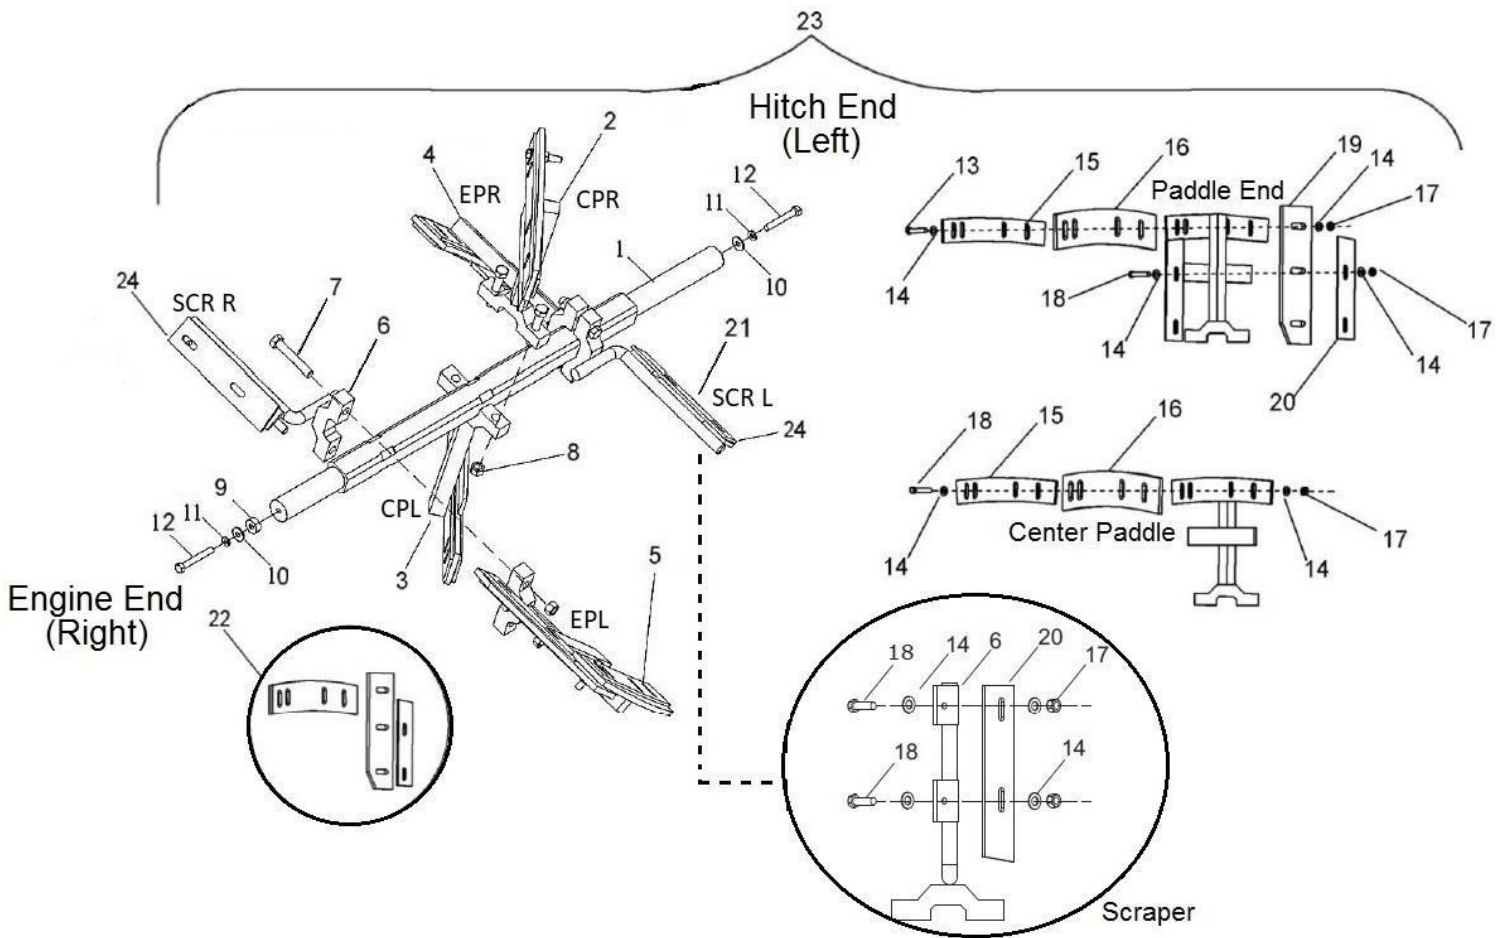

MM12 V-BELT PARTS BREAKDOWN (LIST PRICE)

DRUM ASSEMBLY BREAK DOWN					
ITEM	SKU #	PART #	DESCRIPTION	MM12	PRICELIST
*	0204KI02TQ	T502	DRUM MM12/MM12G - T502 (OLD)	1	\$1,000.00
*	0204KI01TQ	T502-1	DRUM ASSEY COMPLETE MM12 - T502-1 (OLD)	1	\$1,750.00
1	0204CO01TQ	T602	DRUM MM12/MM12G 32-1/2" - T602 (NEW)	1	\$1,000.00
1	0204KI01EF	T602-1	DRUM ASSEY COMPLETE MM12/MM12G 32-1/2" - T602-1 (NEW)	1	\$1,750.00
1		T602-G	DRUM ASSEY COMPLETE MM12G 32-1/2" - T602-G (NEW)		\$1,850.00
2	0204CO01RJ	T603	DRUM GRID W/ BAG CUTTER MM12/MM12G - T603	1	\$220.00
3	CHA 316 2	T111	GRID PIN COTTER, 3/16" X 2" - SC3116200GAL - T111	2	\$1.25
4	RNPX012GAL	T105	PLAIN WASHER 1/2" - T105	5	\$1.25
5	0111SR01LZ	T110	GRID/HITCH HAIR LOCK PIN 3/16" - T110	3	\$1.25
6	0000RF01RJ-1	T166-1	DRUM DUMPING HANDLE GRIP - 139350 - T166-1 (FLAT)	1	\$12.00
7	0200CO01TQ	T168	DRUM DUMPING HANDLE W/ GRIP - T168	1	\$20.00
8	TOCD038112	T176	HEX BOLT 3/8" X 1-1/2" - T176 - C141 - 226230	2	\$1.25
9	TCCS038GAL	T114	HEX LOCK NUT 3/8" - 227830 - T114 - C142	10	\$1.25
10	TCCS012GAL	T106	HEX LOCK NUT 1/2" - T106 - 227854 - C304	1	\$1.25
11	TOCD012134	T189	HEX BOLT HD 1/2" X 1 3/4" - T189 - 226660	1	\$3.00
12	0000GRH045	T102	DRUM BEARING, GREASE FITTING 45 DEG - T102 - 110689	2	\$2.50
13	0000BA20824	T175	BALL BEARING, 1746208-108 - 110450 - T175 (W/O GRS FITTING)	2	\$30.00
14	SM00300INT	T177	DRUM TRUNNION RETAINING RING 3" - T177	2	\$6.47
15	TOCL038112	T174	CARRIAGE BOLT 3/8" X 1-1/2" GR2 ZP - 117771 - 117771 - T174	8	\$1.25
16	0204SO01RJ	T589	MM12 DRUM DUMPING LOCK BAR - T589	1	\$20.00
17	0200KI01TN	T172	DRUM HUB SEALS KIT (ONE END) - T172	2	\$25.00
18	0200CO01TN	T173-2	TRUNNION 4 HOLES FOR 3/8" SCREWS - T173-2	1	\$65.00
19	0200LA01TN	T169	DRUM HUB STEEL SPACER - T169	2	\$3.00