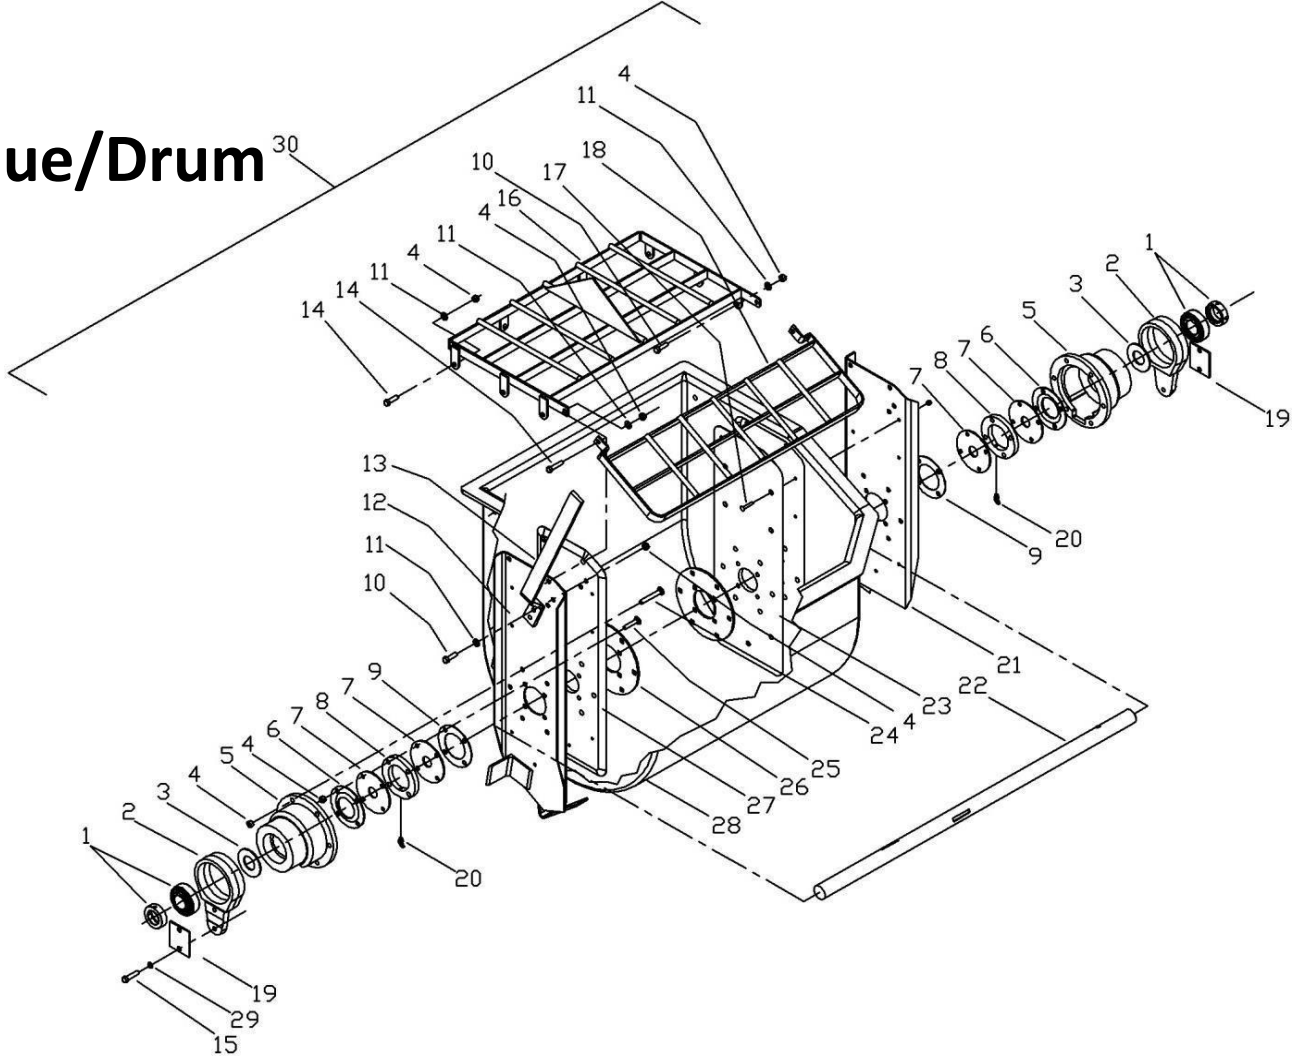

MM6P – MM8P PARTS BREAKDOWN (LIST PRICE)

Tanque/Drum

After march 2021

DRUM ASSEMBLY						
#	SKU #	PART #	DESCRIPTION	MM6P	MM8P	LISTPRICE
1	0000BA20824	T175	BALL BEARING, 1746208-108 - 110450 - T175 (W/O GRS FITTING)	2	2	\$30.00
2	0200CH01TQ	T485	DRUM PIVOT 4S-S10S / MM8P - T485 - 496070	2	2	\$55.00
3	0200HN01TQ	T486	SEAL FINGER (R2) 3.00 X 1.47 X .13 - T486 - 190854	2	2	\$5.00
4	TCCS038GAL	T114	HEX LOCK NUT 3/8" - 227830 - T114 - C142	30	32	\$1.25
5	0218FG02TQ	T487	DRUM TRUNNION, 4S-10S / MM8P (R3) - T487 - 496080	2	2	\$110.00
6	0218PL03TQ	T488	DRUM SEAL RING, 4S-10S (R4) MM8P - T488 - 496042	2	2	\$9.16
7	0200HN02TQ	T551	DRUM SEAL - 192923 - T551	4	4	\$12.00
8	0218FG01TQ	T489	DRUM SEAL PLATE 4S-10S / MM8P - T489 - 496177	2	2	\$29.76
9	0218AS01TQ	T490	GASKET 4-1/2" DIAM 0.06 THICK 8P/MM8P - T490 - 190751	2	2	\$3.00
10	TOCD038200	T145	HEX BOLT HD, GR5 3/8" X 2" - 226250 - T145- C158	4	4	\$1.25
11	RNPX038GAL	T112	PLAIN WASHER 3/8" - T112 - C139 - 174986 - 701032 - C140	10	12	\$1.08
12	0218LA01TQ	T491	FRONT OUTSIDE CHANNEL MM6P/6P - 412086 - T491	1		\$250.00
12	0225LA01TQ	T492	FRONT OUTSIDE CHANNEL MM8P/8P - 412177 - T492		1	\$260.00
13	0200CO01TQ	T168	DRUM DUMPING HANDLE LEVER W/ GRIP 4S-12S/MM8P (R1) - T168 - 496224	1	1	\$20.00
14	TOCD038112	T176	HEX BOLT 3/8" X 1-1/2" - T176 - C141 - 226230	6	6	\$1.25
15	TOCD012112	T595	HEX BOLT HD GR5 1/2" X 1-1/2" - 226650 - C303	4	4	\$1.25
16	0218CO01RJ	T493	GRILL FIXED MM6P/6P - 412095 - T493	1		\$190.00
16	0225CO01RJ	T494	GRILL FIXED MM8P/8P - 412175 - T495		1	\$210.00
16	0225CO01RJ-01	T724	GRILL FIXED MM8P/8P - T724 (14 MM DRUM ONLY)		1	\$210.00
17	TOCT014112	T552	BOLT ALLEN HD, 1/4"X 1-1/2" - T552 - 139790	14	14	\$1.25
18	0218CO02RJ	T553	GRILL HINGED MM6P/6P - 412099 - T553	1		\$140.00
18	0225CO02RJ	T554	GRILL HINGED MM8P/8P - 412174 - T554		1	\$155.00
19	0218PL01TQ	T555	SHIM, 4S-10S 1/4" THK (R2) - 496000 - T555 (OPTIONAL)	2	2	\$10.08
20	0000GRH045	T102	DRUM BEARING, GREASE FITTING 45 DEG - T102 - 110689	2	2	\$2.50
21	0218LA02TQ	T556	REAR OUTSIDE DRUM CHANNEL MM6P/6P - 412087 - T556	1		\$250.00
21	0225LA02TQ	T557	REAR OUTSIDE CHANNEL MM8P/8P - 412161 - T577		1	\$260.00
22	0218CR01TQ	T558	PADDLE SHAFT MM6P - T558	1		\$159.00
22	0225CR02TQ	T559	PADDLE SHAFT MM8P - T559		1	\$195.00
22	0225CR02TQ-01	T725	PADDLE SHAFT MM8P - T725 (14 MM DRUM ONLY)		1	\$195.00
23	0218LA03TQ	T560	REAR INSIDE DRUM CHANNEL FILLER 6P/MM6P - 257686 - T560	1		\$140.00
23	0225LA03TQ	T561	REAR INSIDE DRUM CHANNEL FILLER MM8P/8P - 496352 - T561		1	\$140.00
24	TOCL038112	T174	CARRIAGE BOLT 3/8" X 1-1/2" GR2 ZP - 117771 - 117771 - T174	12	12	\$1.25
25	TOCL038200	T562	BOLT, CARRIAGE 3/8 X 2 - 701011 - T562	8	8	\$1.25
26	0218PL02TQ	T563	INNER SEAL PLATE 6P/8P - 412184 - T563	2	2	\$15.90
27	0218LA04TQ	T564	FRONT DRUM FILLER PLATE DRILLED 6P/MM6P - 257685 - T564	1		\$140.00
27	0225LA04TQ	T565	FRONT DRUM FILLER PLATE DRILLED 8P/MM8P - 257685 - T565		1	\$140.00
28	0218PC01TQ	T566	DRUM MM6P / 6PR RAW - T566 - 201447	1		\$350.00
28	0225PC02TQ	T567	DRUM MM8P - T567 - 201448		1	\$450.00
29	RNRX012GAL	T112	SPING WASHER 1/2" - C145 - 176250 - T568 - T112	4	4	\$1.08
30	0218KI01TQ	T569	DRUM ASSY COMPLETE MM6P - T569	1		\$1,600.00
30	0225KI01TQ	T570	DRUM ASSY COMPLETE MM8P - T570		1	\$1,700.00
31	0225CO02RJ	T727	GRILL CLAMP "A" TOP (14 MM DRUM)		1	\$30.00
32	0225PL01RJ	T728	GRILL CLAMP "B" BOTTOM (14 MM DRUM)		1	\$30.00
33	RNPX012GAL	T105	PLAIN WASHER 1/2" - T105 - C172 - 174470		1	\$1.08