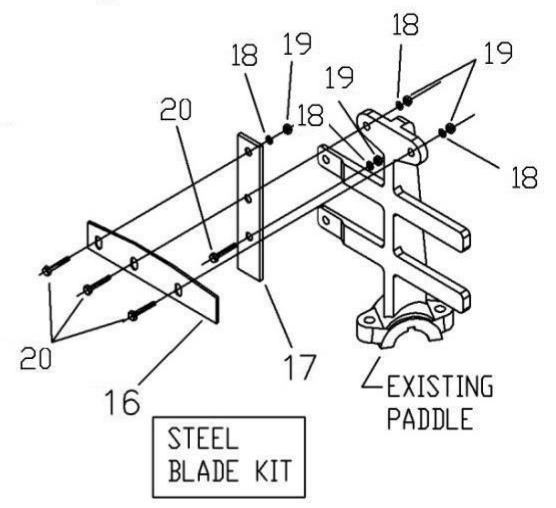

PADDLE ASSEMBLY MM8P

PADDLE ASSEY MM8P						
#	SKU #	PART #	DESCRIPTION	MM6P	MM8P	LISTPRICE
1	0225FG01AS	T582	END & CENTRAL PADDLE 8S-10S/MM8P LEFT - T582 - 096305	N/A	2	$75.00
2	0225FG02AS	T583	END & CENTRAL PADDLE 8S-10S/MM8P RIGHT - T583 - 096304	N/A	2	$75.00
3	0218FG02AS	T573	CAP PADDLE 4S-10S/MMP (R3) T573 - 096010	N/A	8	$20.00
4	TOCD012300	T481	HEX BOLT HD 1/2" X 3" - 226711 - T481	N/A	6	$3.00
5	TCCS012GAL	T106	HEX LOCK NUT 1/2" - T106 - 227854 - C304	N/A	6	$1.25
6	0220CC2BX	T708	KEY, 3/8" X 1-5/8" - T708	N/A	4	$1.25
*6	1000CC01ED	T572	KEY 3/8" X 1-3/4" - 701013 - T572 (OLD DIMENSTIONS)	N/A	4	$1.25
RUBBER BLADE KIT MM8P						
7	0200HN01AS	T577	WIPER 4S/10S, MMP-35 (R5) - T577 - 190970	N/A	4	$10.00
8	0218LA01AS	T579	BLADE,4S-10S/MMP, TOP (R2) - T579 - 436290 - 496290	N/A	8	$12.00
9	0225PL03AS	T586	BLADE, 8S-12SH/MM8P SIDE(R3) - T586 - 496099	N/A	2	$10.00
10	0225HN01AS	T587	WIPER 8S-12S/MMP, SIDE M0564 (R3) - T587 - 190974	N/A	2	$8.00
11	0225PL04AS	T588	BLADE, 8S-12SH/MM8P SIDE (R3) - T588 - 496098	N/A	2	$10.00
12	RNPX038GAL	T112	PLAIN WASHER 3/8" - T112 - C139 - 174986 - 701032 - C140	N/A	44	$1.25
13	TCCS038GAL	T114	HEX LOCK NUT 3/8" - 227830 - T114 - C142	N/A	18	$1.25
14	TOCD038200	T145	HEX BOLT HD, GR5 3/8" X 2" - 226250 - T145- C158	N/A	4	$1.25
15	TOCD038112	T176	HEX BOLT 3/8" X 1-1/2" - T176 - C141 - 226230	N/A	16	$1.25
21	N/A	609910	RUBBER BLADE KIT 8S&P - 10S	N/A	1	$105.00
STEEL BLADE KIT MM8P						
16	0218PL01AS	T575	BLADE, 4S-6S/MM6P TOP (R3) - T575 - 436280	N/A	4	$16.00
17	0218PL02AS	T576	BLADE 4S-6SR/MM6P SIDE (R1) - T576 - 436300	N/A	2	$12.00
18	RNPX038GAL	T112	PLAIN WASHER 3/8" - T112 - C139 - 174986 - 701032 - C140	N/A	24	$1.25
19	TCCS038GAL	T114	HEX LOCK NUT 3/8" - 227830 - T114 - C142	N/A	12	$1.25
20	TOCD038112	T176	HEX BOLT 3/8" X 1-1/2" - T176 - C141 - 226230	N/A	12	$1.25
22	N/A	610555	PADDLE KIT, 8-10S/MM8P	N/A	1	$480.00