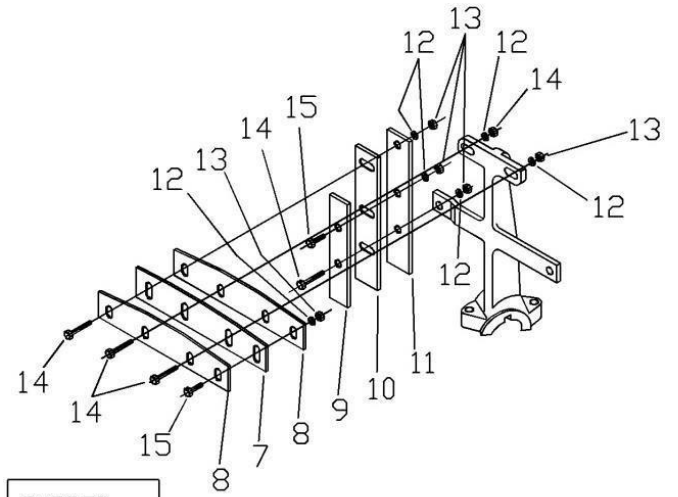

PADDLE ASSEMBLY MM6P

PADDLE ASSEY MM6P						
#	SKU #	PART #	DESCRIPTION	MM6P	MM8P	LISTPRICE
1	0218FG01AS	T571	END PADDLE & CENTRAL PADDLE LEFT 4S/6P/MM6P - T571 - 096019	2	N/A	$65.00
2	0218FG03AS	T574	END PADDLE & CENTRAL PADDLE RIGHT MM6P - T574 - 096018	2	N/A	$65.00
3	0220CC2BX	T708	KEY, 3/8" X 1-5/8" - T708	4	N/A	$1.25
*3	1000CC01ED	T572	KEY 3/8" X 1-3/4" - 701013 - T572 (OLD DIMENSTIONS)	4	N/A	$1.25
4	0218FG02AS	T573	CAP PADDLE 4S-10S/MMP (R3) T573 - 096010	2	N/A	$20.00
5	TCCS012GAL	T106	HEX LOCK NUT 1/2" - T106 - 227854 - C304	6	N/A	$1.25
6	TOCD012300	T481	HEX BOLT HD 1/2" X 3" - 226711 - T481	6	N/A	$3.00
RUBBER BLADE KIT MM6P						
7	0200HN01AS	T577	WIPER 4S/10S, MMP-35 (R5) - T577 - 190970	4	N/A	$10.00
8	0218LA01AS	T579	BLADE,4S-10S/MMP, TOP (R2) - T579 - 436290 - 496290	8	N/A	$12.00
9	0218LA02AS	T580	BLADE, 4S-6SR/MMP, SIDE (R2) - T580 - 436320	2	N/A	$10.00
10	0218HN01AS	T578	WIPER 4S-6SR, MMP (R4) - T578 - 192680	2	N/A	$8.00
11	0218LA03AS	T581	BLADE, 4S-6SR/MMP, SIDE (R1) - T581 - 436310	2	N/A	$10.00
12	RNPX038GAL	T112	PLAIN WASHER 3/8" - T112 - C139 - 174986 - 701032 - C140	44	N/A	$1.25
13	TCCS038GAL	T114	HEX LOCK NUT 3/8" - 227830 - T114 - C142	18	N/A	$1.25
14	TOCD038200	T145	HEX BOLT HD, GR5 3/8" X 2" - 226250 - T145 - C158	4	N/A	$1.25
15	TOCD038112	T176	HEX BOLT 3/8" X 1-1/2" - T176 - C141 - 226230	16	N/A	$1.25
21	N/A	609802	RUBBER BLADE KIT 4S & 6S/P	1	N/A	$100.00
STEEL BLADE KIT MM6P						
16	0218PL01AS	T575	BLADE, 4S-6S/MM6P TOP (R3) - T575 - 436280	4	N/A	$16.00
17	0218PL02AS	T576	BLADE 4S-6SR/MM6P SIDE (R1) - T576 - 436300	2	N/A	$12.00
18	RNPX038GAL	T112	PLAIN WASHER 3/8" - T112 - C139 - 174986 - 701032 - C140	24	N/A	$1.25
19	TCCS038GAL	T114	HEX LOCK NUT 3/8" - 227830 - T114 - C142	12	N/A	$1.25
20	TOCD038112	T176	HEX BOLT 3/8" X 1-1/2" - T176 - C141 - 226230	12	N/A	$1.25
22	N/A	610550	PADDLE KIT, 4-6S/MM6P	1	N/A	$450.00