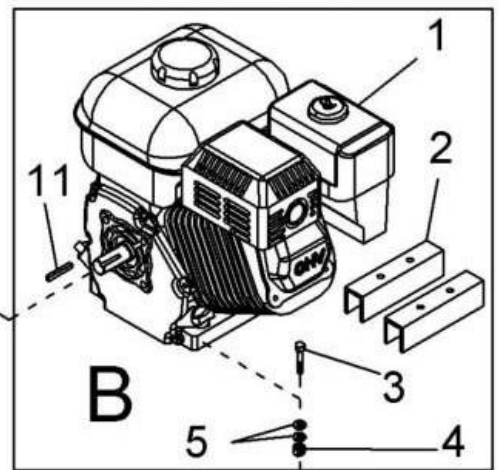

ENGINE

TRANSM. ASSEY BREAK DOWN						
#	SKU #	PART #	DESCRIPTION	MM6P	MM8P	LISTPRICE
1	0200CR01TR	T146	TRANSMISSION SHAFT 1" X 7-1/4" - T146	1	1	$17.00
2	0200TU01TR	T205	TRANSMISSION BUSHING 1" X 1-5/8" MM6- MM10 - T205	1	1	$14.00
3	0200CC03TR	T202	KEY 1/4" X 1-7/8" - T202 - 432340	2	2	$1.25
3	0170CC01MO	T483	KEY 1/4 X 1-1/4 - 701027 - C152 - T483 - 0000CU01TR	2	2	$1.25
4	0200CR04TR	T149	12 TH TRANSMISSION PINION 2-3/8" X 2 1/2" - T149	1	1	$30.00
5	0200FG02TR	T151	96 TH TRANSMISSION BULL GEAR 14" - T151	1	1	$175.00
6	00CHPI2100	T150	TRANSMISSION PILLOW BLOCK 1" - T150	2	2	$60.00
7	TOCD038200	T145	HEX BOLT HD, GR5 3/8" X 2" - 226250 - T145- C158	2	2	$1.25
8	RNPX038GAL	T112	PLAIN WASHER 3/8" - T112 - C139 - 174986 - 701032 - C140	4	4	$1.08
9	TCCS038GAL	T114	HEX LOCK NUT 3/8" - 227830 - T114 - C142	2	2	$1.25
10	0200CC01TR	T120	BULL GEAR KEY 3/8" X 2" - T120	1	1	$1.27
11	0200CU02TR	T147	ENGINE KEY 1/4 FOR 8HP & 13HP - T147	1	1	$1.27
11	0200CU03TR	T147-1	ENGINE KEY 3/16" FOR 5HP - C514 - T147-1	1	1	$1.27
12	0200CR03TR	T1002	ELEC TRANSM PINION SHAFT 7-1/4" X 1" W/ 1-1/2" 8TH PINION - T1002	1	1	$60.00
13	POFG3341002R	T154	PULLEY 3-3/4" CAL 1" X 2 GROOVES (2AK39X1) - 430990 - 702010 - T154	1	1	$50.00
13	POFG3340342R	T154-1	PULLEY ENGINE, 2AK39 X 3/4" - 407790 - T154-1 - 702025	1	1	$50.00
13	POFG2120582R	T154-3	PULLEY MOTOR, 2-1/2" X 5/8" 2 GROOVES (2AK2558) - T154-3	1	1	$40.00
13	POFG2120782R	T1000	PULLEY MOTOR, 2-1/2" CAL 7/8" 2 GROOVES - T1000 - 239365	1	1	$40.00
13	POFG2121182R	T1001	PULLEY MOTOR, 2-1/2 CAL 1-1/8 X 2 GROOVES - T1001	1	1	$40.00
14	OPCQ038100	T203	SET SCREW, 3/8 X 1" FOR 8HP - 13HP ENGINE PULLEY - T203	2	2	$2.55
14	OPCQ038114	T203-1	SET SCREW 3/8" X 1-1/4" FOR 5HP ENGINE - C156 - OPCQ038114 - T203-1	2	2	$2.55
15	TCCN038GAL	T410	HEX NUT 3/8 NC - T410 - C142 - 227814	2	2	$1.25
16	POFG8001002R	T153-2	PULLEY 8" CAL 1" 2 GROOVES - T153-2	1	1	$40.00
17	0200PL01FC	T152	MM PADDLE SHAFT PLAIN WASHER 3/16" - T152 - T162	1	1	$3.00
18	0000BNAX37	T155	GAS ENGINE TRASMISSION BELT, AX37 - T155	1	1	$20.00
19	TOFD038100	T116	HEX BOLT 3/8" X 1" NF - 226210 - T116	2	2	$1.25
20	RNRX038GAL	T113	LOCK WASHER 3/8" - T113 - C144 - 176230	2	2	$1.08