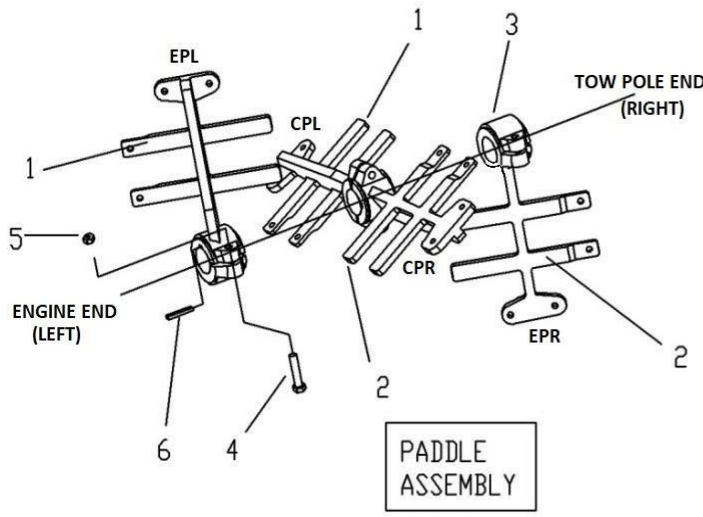

PADDLE ASSEMBLY MM8P

PADDLE ASSEY MM8P						
#	SKU #	PART #	DESCRIPTION	MM6P	MM8P	LISTPRICE
1	0225FG01AS	T582	END & CENTRAL PADDLE 8S-10S/MM8P LEFT - T582 - 096305	N/A	2	$75.00
2	0225FG02AS	T583	END & CENTRAL PADDLE 8S-10S/MM8P RIGHT - T583 - 096304	N/A	2	$75.00
3	0218FG02AS	T573	CAP PADDLE 4S-10S/MMP (R3) T573 - 096010	N/A	8	$20.00
4	TOCD012300	T481	HEX BOLT HD 1/2" X 3" - 226711 - T481	N/A	6	$3.00
5	TCCS012GAL	T106	HEX LOCK NUT 1/2" - T106 - 227854 - C304	N/A	6	$1.25
6	0220CC2BX	T708	KEY, 3/8" X 1-5/8" - T708	N/A	4	$1.25
*6	1000CC01ED	T572	KEY 3/8" X 1-3/4" - 701013 - T572 (OLD DIMENSTIONS)	N/A	4	$1.25
RUBBER BLADE KIT MM8P						
7	0200HN01AS	T577	WIPER 4S/10S, MMP-35 (R5) - T577 - 190970	N/A	4	$10.00
8	0218LA01AS	T579	BLADE,4S-10S/MMP, TOP (R2) - T579 - 436290 - 496290	N/A	8	$12.00
9	0225PL03AS	T586	BLADE, 8S-12SH/MM8P SIDE(R3) - T586 - 496099	N/A	2	$10.00
10	0225HN01AS	T587	WIPER 8S-12S/MMP, SIDE M0564 (R3) - T587 - 190974	N/A	2	$8.00
11	0225PL04AS	T588	BLADE, 8S-12SH/MM8P SIDE (R3) - T588 - 496098	N/A	2	$10.00
12	RNPX038GAL	T112	PLAIN WASHER 3/8" - T112 - C139 - 174986 - 701032 - C140	N/A	44	$1.25
13	TCCS038GAL	T114	HEX LOCK NUT 3/8" - 227830 - T114 - C142	N/A	18	$1.25
14	TOCD038200	T145	HEX BOLT HD, GR5 3/8" X 2" - 226250 - T145- C158	N/A	4	$1.25
15	TOCD038112	T176	HEX BOLT 3/8" X 1-1/2" - T176 - C141 - 226230	N/A	16	$1.25
21	N/A	609910	RUBBER BLADE KIT 8S&P - 10S	N/A	1	$105.00
STEEL BLADE KIT MM8P						
16	0218PL01AS	T575	BLADE, 4S-6S/MM6P TOP (R3) - T575 - 436280	N/A	4	$16.00
17	0218PL02AS	T576	BLADE 4S-6SR/MM6P SIDE (R1) - T576 - 436300	N/A	2	$12.00
18	RNPX038GAL	T112	PLAIN WASHER 3/8" - T112 - C139 - 174986 - 701032 - C140	N/A	24	$1.25
19	TCCS038GAL	T114	HEX LOCK NUT 3/8" - 227830 - T114 - C142	N/A	12	$1.25
20	TOCD038112	T176	HEX BOLT 3/8" X 1-1/2" - T176 - C141 - 226230	N/A	12	$1.25
22	N/A	610555	PADDLE KIT, 8-10S/MM8P	N/A	1	$480.00