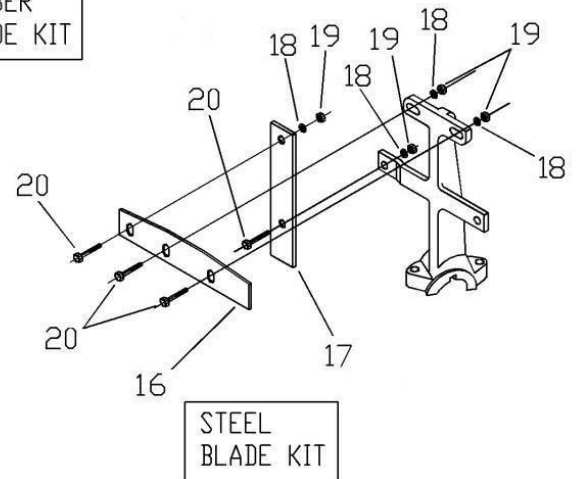

PADDLE ASSEMBLY MM6P

PADDLE ASSEY MM6P						
#	SKU #	PART #	DESCRIPTION	MM6P	MM8P	LISTPRICE
1	0218FG01AS	T571	END PADDLE & CENTRAL PADDLE LEFT 4S/6P/MM6P - T571 - 096019	2	N/A	$65.00
2	0218FG03AS	T574	END PADDLE & CENTRAL PADDLE RIGHT MM6P - T574 - 096018	2	N/A	$65.00
3	0220CC2BX	T708	KEY, 3/8" X 1-5/8" - T708	4	N/A	$1.25
*3	1000CC01ED	T572	KEY 3/8" X 1-3/4" - 701013 - T572 (OLD DIMENSTIONS)	4	N/A	$1.25
4	0218FG02AS	T573	CAP PADDLE 4S-10S/MMP (R3) T573 - 096010	2	N/A	$20.00
5	TCCS012GAL	T106	HEX LOCK NUT 1/2" - T106 - 227854 - C304	6	N/A	$1.25
6	TOCD012300	T481	HEX BOLT HD 1/2" X 3" - 226711 - T481	6	N/A	$3.00
RUBBER BLADE KIT MM6P						
7	0200HN01AS	T577	WIPER 4S/10S, MMP-35 (R5) - T577 - 190970	4	N/A	$10.00
8	0218LA01AS	T579	BLADE,4S-10S/MMP, TOP (R2) - T579 - 436290 - 496290	8	N/A	$12.00
9	0218LA02AS	T580	BLADE, 4S-6SR/MMP, SIDE (R2) - T580 - 436320	2	N/A	$10.00
10	0218HN01AS	T578	WIPER 4S-6SR, MMP (R4) - T578 - 192680	2	N/A	$8.00
11	0218LA03AS	T581	BLADE, 4S-6SR/MMP, SIDE (R1) - T581 - 436310	2	N/A	$10.00
12	RNPX038GAL	T112	PLAIN WASHER 3/8" - T112 - C139 - 174986 - 701032 - C140	44	N/A	$1.25
13	TCCS038GAL	T114	HEX LOCK NUT 3/8" - 227830 - T114 - C142	18	N/A	$1.25
14	TOCD038200	T145	HEX BOLT HD, GR5 3/8" X 2" - 226250 - T145 - C158	4	N/A	$1.25
15	TOCD038112	T176	HEX BOLT 3/8" X 1-1/2" - T176 - C141 - 226230	16	N/A	$1.25
21	N/A	609802	RUBBER BLADE KIT 4S & 6S/P	1	N/A	$100.00
STEEL BLADE KIT MM6P						
16	0218PL01AS	T575	BLADE, 4S-6S/MM6P TOP (R3) - T575 - 436280	4	N/A	$16.00
17	0218PL02AS	T576	BLADE 4S-6SR/MM6P SIDE (R1) - T576 - 436300	2	N/A	$12.00
18	RNPX038GAL	T112	PLAIN WASHER 3/8" - T112 - C139 - 174986 - 701032 - C140	24	N/A	$1.25
19	TCCS038GAL	T114	HEX LOCK NUT 3/8" - 227830 - T114 - C142	12	N/A	$1.25
20	TOCD038112	T176	HEX BOLT 3/8" X 1-1/2" - T176 - C141 - 226230	12	N/A	$1.25
22	N/A	610550	PADDLE KIT, 4-6S/MM6P	1	N/A	$450.00