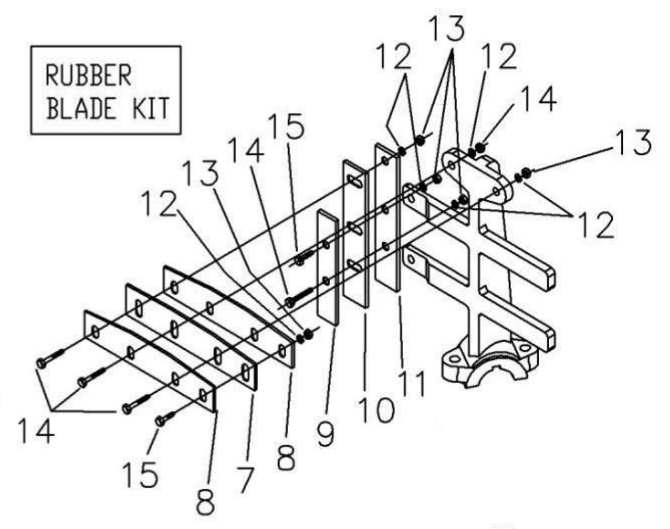

PADDLE ASSEMBLY MM8P

PADDLE ASSEY MM8P						
#	SKU #	PART #	DESCRIPTION	MM6P	MM8P	LISTPRICE
1	0225FG01AS	T582	END & CENTRAL PADDLE 8S-10S/MM8P LEFT - T582 - 096305	N/A	2	$75.00
2	0225FG02AS	T583	END & CENTRAL PADDLE 8S-10S/MM8P RIGHT - T583 - 096304	N/A	2	$75.00
3	0218FG02AS	T573	CAP PADDLE 4S-10S/MMP (R3) T573 - 096010	N/A	8	$20.00
4	TOCD012300	T481	HEX BOLT HD 1/2" X 3" - 226711 - T481	N/A	6	$3.00
5	TCCS012GAL	T106	HEX LOCK NUT 1/2" - T106 - 227854 - C304	N/A	6	$1.25
6	0220CC2BX	T708	KEY, 3/8" X 1-5/8" - T708	N/A	4	$1.25
*6	1000CC01ED	T572	KEY 3/8" X 1-3/4" - 701013 - T572 (OLD DIMENSTIONS)	N/A	4	$1.25
RUBBER BLADE KIT MM8P						
7	0200HN01AS	T577	WIPER 4S/10S, MMP-35 (R5) - T577 - 190970	N/A	4	$10.00
8	0218LA01AS	T579	BLADE,4S-10S/MMP, TOP (R2) - T579 - 436290 - 496290	N/A	8	$12.00
9	0225PL03AS	T586	BLADE, 8S-12SH/MM8P SIDE(R3) - T586 - 496099	N/A	2	$10.00
10	0225HN01AS	T587	WIPER 8S-12S/MMP, SIDE M0564 (R3) - T587 - 190974	N/A	2	$8.00
11	0225PL04AS	T588	BLADE, 8S-12SH/MM8P SIDE (R3) - T588 - 496098	N/A	2	$10.00
12	RNPX038GAL	T112	PLAIN WASHER 3/8" - T112 - C139 - 174986 - 701032 - C140	N/A	44	$1.25
13	TCCS038GAL	T114	HEX LOCK NUT 3/8" - 227830 - T114 - C142	N/A	18	$1.25
14	TOCD038200	T145	HEX BOLT HD, GR5 3/8" X 2" - 226250 - T145- C158	N/A	4	$1.25
15	TOCD038112	T176	HEX BOLT 3/8" X 1-1/2" - T176 - C141 - 226230	N/A	16	$1.25
21	N/A	609910	RUBBER BLADE KIT 8S&P - 10S	N/A	1	$105.00
STEEL BLADE KIT MM8P						
16	0218PL01AS	T575	BLADE, 4S-6S/MM6P TOP (R3) - T575 - 436280	N/A	4	$16.00
17	0218PL02AS	T576	BLADE 4S-6SR/MM6P SIDE (R1) - T576 - 436300	N/A	2	$12.00
18	RNPX038GAL	T112	PLAIN WASHER 3/8" - T112 - C139 - 174986 - 701032 - C140	N/A	24	$1.25
19	TCCS038GAL	T114	HEX LOCK NUT 3/8" - 227830 - T114 - C142	N/A	12	$1.25
20	TOCD038112	T176	HEX BOLT 3/8" X 1-1/2" - T176 - C141 - 226230	N/A	12	$1.25
22	N/A	610555	PADDLE KIT, 8-10S/MM8P	N/A	1	$480.00