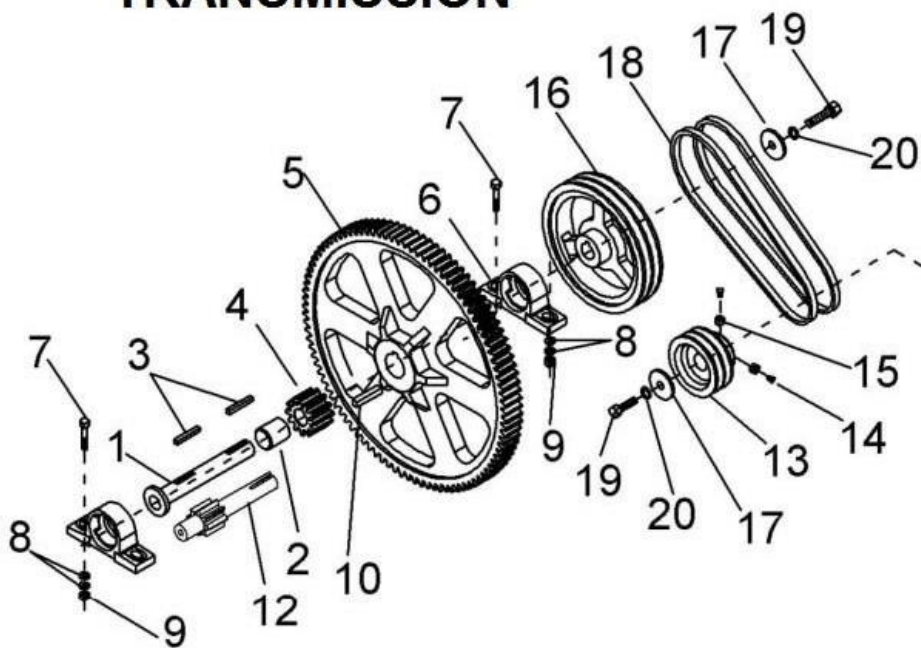

TRANSMISSION