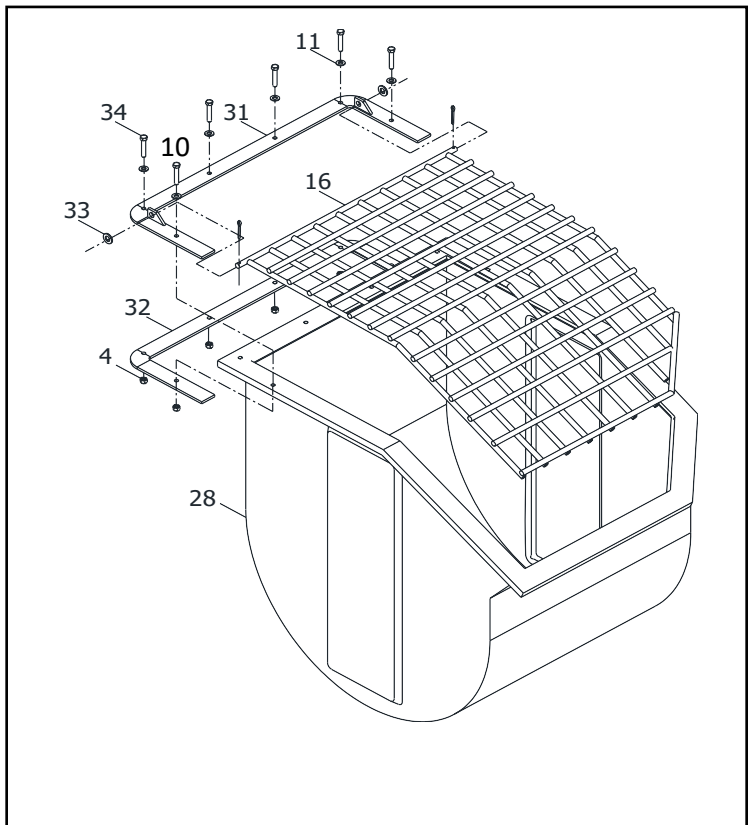

MM6P – MM8P PARTS BREAKDOWN (LIST PRICE)

Tanque/Drum

After march 2021

DRUM ASSEMBLY						
#	SKU #	PART #	DESCRIPTION	MM6P	MM8P	LISTPRICE
1	0000BA20824	T175	BALL BEARING, 1746208-108 - 110450 - T175 (W/O GRS FITTING)	2	2	\$30.00
2	0200CH01TQ	T485	DRUM PIVOT 4S-S10S / MM8P - T485 - 496070	2	2	\$55.00
3	0200HN01TQ	T486	SEAL FINGER (R2) 3.00 X 1.47 X .13 - T486 - 190854	2	2	\$5.00
4	TCCS038GAL	T114	HEX LOCK NUT 3/8" - 227830 - T114 - C142	30	32	\$1.25
5	0218FG02TQ	T487	DRUM TRUNNION, 4S-10S / MM8P (R3) - T487 - 496080	2	2	\$110.00
6	0218PL03TQ	T488	DRUM SEAL RING, 4S-10S (R4) MM8P - T488 - 496042	2	2	\$9.16
7	0200HN02TQ	T551	DRUM SEAL - 192923 - T551	4	4	\$12.00
8	0218FG01TQ	T489	DRUM SEAL PLATE 4S-10S / MM8P - T489 - 496177	2	2	\$29.76
9	0218AS01TQ	T490	GASKET 4-1/2" DIAM 0.06 THICK 8P/MM8P - T490 - 190751	2	2	\$3.00
10	TOCD038200	T145	HEX BOLT HD, GR5 3/8" X 2" - 226250 - T145- C158	4	4	\$1.25
11	RNPX038GAL	T112	PLAIN WASHER 3/8" - T112 - C139 - 174986 - 701032 - C140	10	12	\$1.08
12	0218LA01TQ	T491	FRONT OUTSIDE CHANNEL MM6P/6P - 412086 - T491	1		\$250.00
12	0225LA01TQ	T492	FRONT OUTSIDE CHANNEL MM8P/8P - 412177 - T492		1	\$260.00
13	0200CO01TQ	T168	DRUM DUMPING HANDLE LEVER W/ GRIP 4S-12S/MM8P (R1) - T168 - 496224	1	1	\$20.00
14	TOCD038112	T176	HEX BOLT 3/8" X 1-1/2" - T176 - C141 - 226230	6	6	\$1.25
15	TOCD012112	T595	HEX BOLT HD GR5 1/2" X 1-1/2" - 226650 - C303	4	4	\$1.25
16	0218CO01RJ	T493	GRILL FIXED MM6P/6P - 412095 - T493	1		\$190.00
16	0225CO01RJ	T494	GRILL FIXED MM8P/8P - 412175 - T495		1	\$210.00
16	0225CO01RJ-01	T724	GRILL FIXED MM8P/8P - T724 (14 MM DRUM ONLY)		1	\$210.00
17	TOCT014112	T552	BOLT ALLEN HD, 1/4"X 1-1/2" - T552 - 139790	14	14	\$1.25
18	0218CO02RJ	T553	GRILL HINGED MM6P/6P - 412099 - T553	1		\$140.00
18	0225CO02RJ	T554	GRILL HINGED MM8P/8P - 412174 - T554		1	\$155.00
19	0218PL01TQ	T555	SHIM, 4S-10S 1/4" THK (R2) - 496000 - T555 (OPTIONAL)	2	2	\$10.08
20	0000GRH045	T102	DRUM BEARING, GREASE FITTING 45 DEG - T102 - 110689	2	2	\$2.50
21	0218LA02TQ	T556	REAR OUTSIDE DRUM CHANNEL MM6P/6P - 412087 - T556	1		\$250.00
21	0225LA02TQ	T557	REAR OUTSIDE CHANNEL MM8P/8P - 412161 - T577		1	\$260.00
22	0218CR01TQ	T558	PADDLE SHAFT MM6P - T558	1		\$159.00
22	0225CR02TQ	T559	PADDLE SHAFT MM8P - T559		1	\$195.00
22	0225CR02TQ-01	T725	PADDLE SHAFT MM8P - T725 (14 MM DRUM ONLY)		1	\$195.00
23	0218LA03TQ	T560	REAR INSIDE DRUM CHANNEL FILLER 6P/MM6P - 257686 - T560	1		\$140.00
23	0225LA03TQ	T561	REAR INSIDE DRUM CHANNEL FILLER MM8P/8P - 496352 - T561		1	\$140.00
24	TOCL038112	T174	CARRIAGE BOLT 3/8" X 1-1/2" GR2 ZP - 117771 - 117771 - T174	12	12	\$1.25
25	TOCL038200	T562	BOLT, CARRIAGE 3/8 X 2 - 701011 - T562	8	8	\$1.25
26	0218PL02TQ	T563	INNER SEAL PLATE 6P/8P - 412184 - T563	2	2	\$15.90
27	0218LA04TQ	T564	FRONT DRUM FILLER PLATE DRILLED 6P/MM6P - 257685 - T564	1		\$140.00
27	0225LA04TQ	T565	FRONT DRUM FILLER PLATE DRILLED 8P/MM8P - 257685 - T565		1	\$140.00
28	0218PC01TQ	T566	DRUM MM6P / 6PR RAW - T566 - 201447	1		\$350.00
28	0225PC02TQ	T567	DRUM MM8P - T567 - 201448		1	\$450.00
29	RNRX012GAL	T112	SPING WASHER 1/2" - C145 - 176250 - T568 - T112	4	4	\$1.08
30	0218KI01TQ	T569	DRUM ASSY COMPLETE MM6P - T569	1		\$1,600.00
30	0225KI01TQ	T570	DRUM ASSY COMPLETE MM8P - T570		1	\$1,700.00
31	0225CO02RJ	T727	GRILL CLAMP "A" TOP (14 MM DRUM)		1	\$30.00
32	0225PL01RJ	T728	GRILL CLAMP "B" BOTTOM (14 MM DRUM)		1	\$30.00
33	RNPX012GAL	T105	PLAIN WASHER 1/2" - T105 - C172 - 174470		1	\$1.08