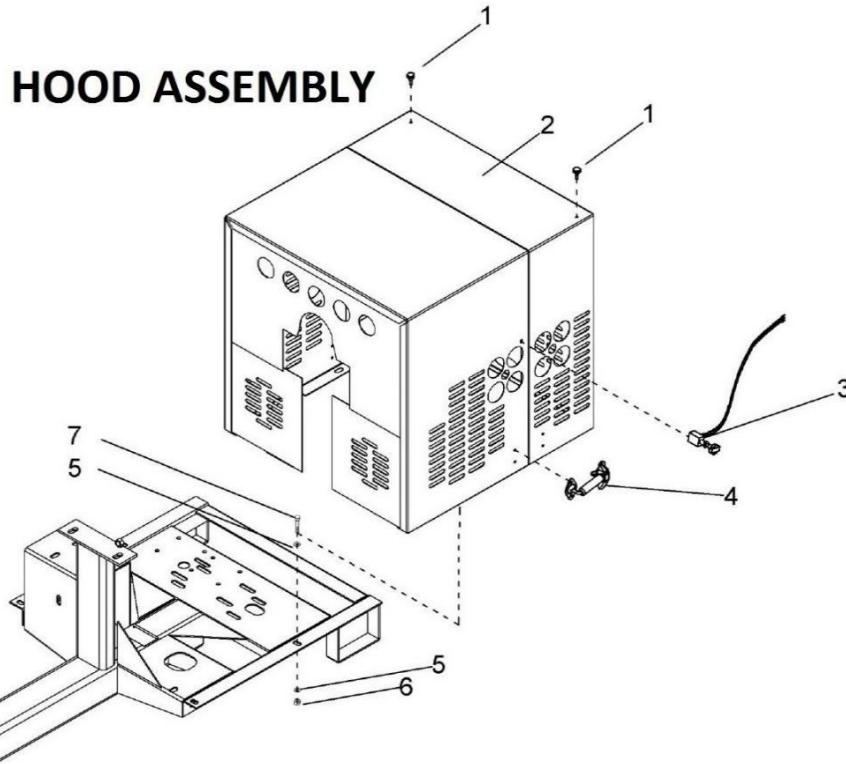

30	0000CO02RD	T137-12	WHEEL & TIRE ASSY 4.8 X 12" - T137-12 - C137- 431063	2		$95.00
30	0000CO01RD	T137	WHEEL & TIRE ASSY 165-80 R13" - T137 - 431081 - C136		2	$115.00
31	0000RF10RD	T136-1	DUST CAP FOR WHEEL HUBS 1.98" (NEW STYLE) - 702087 - T136-1 - 464804	2	2	$8.00
*	TCMN012GAL	T138	WHEEL LUG NUT 1/2" X 20 - T138	8	8	$4.00
32	0200CO02CU	T140	IDLER ARM BRACKET - T140 (NO IDLER BEARING)	1	1	$22.00
33	0200CO04CU	T197	BEARING CLUTCH ASSEY WITH IDLER ARM BRACKET - T197	1	1	$70.00
34	0200KI01CU	T197-1	BEARING IDLER CLUTCH ASSEMBLY (NO IDERL ARM BRACKET) - T197-1	1	1	$30.00
35	0000RF01CU	T192	ILDER ARM (CLUTCH) SPRING - T192	1	1	$9.50

HOOD ASSEMBLY BREAK DOWN						
#	SKU #	PART #	DESCRIPTION	MM6P	MM8P	LISTPRICE
1	0000RF01GA	T158	RUBBER SCREW 1/4" FOR SHROUD - T158 - C159 - 201544	2	2	$3.15
2	0200CO01GA	T157	SQUARE SHROUD ASSEY W/KILL SWITCH MM6-MM10/MMP - T157	1	1	$350.00
3	1000KI04GA	T193	ENGINE KILL SWITCH ASSEY RED (WITH HARNESS) 701007 - T193	1	1	$29.00
3	0200KI01GA	T195-1	ENGINE N.O KILL SWITCH RED (NO HARNESS) - 816769AS - 112500 - T195-1 - 290100	1	1	$18.00
4	0000RF02GA	T160	SHROUD HOOK ASSEMBLY - T160 - C161 - 701004 - 201543	2	2	$12.00
5	RNPX038GAL	T112	PLAIN WASHER 3/8" - T112 - C139 - 174986 - 701032 - C140	8	8	$1.08
6	TCCS038GAL	T114	HEX LOCK NUT 3/8" - 227830 - T114 - C142	4	4	$1.25
7	TOCD038112	T176	HEX BOLT 3/8" X 1-1/2" - T176 - C141 - 226230	4	4	$1.25