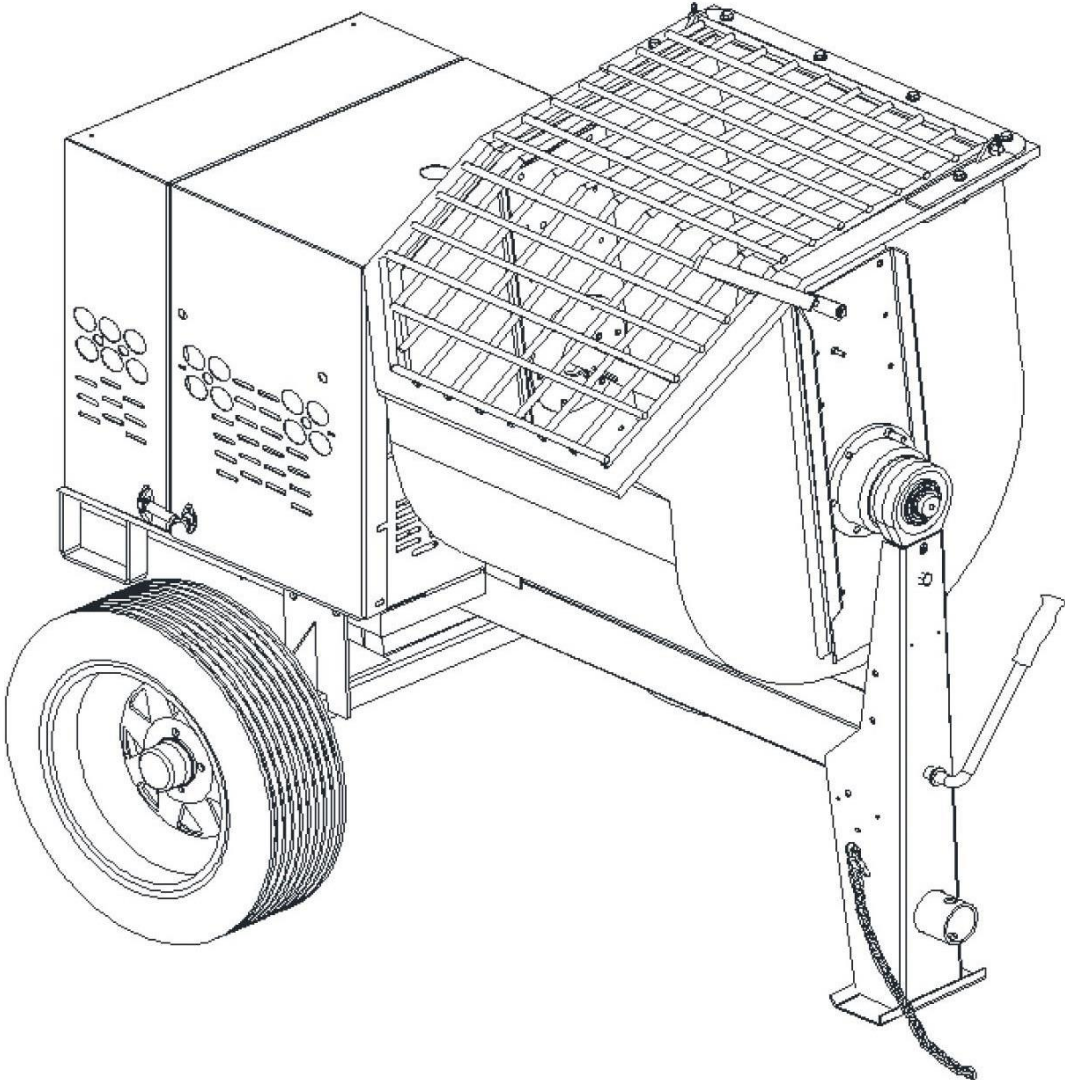

MM6P – MM8P PARTS BREAKDOWN (LIST PRICE)

Tanque/Drum

After march 2021

DRUM ASSEMBLY						
#	SKU #	PART #	DESCRIPTION	MM6P	MM8P	LISTPRICE
1	0000BA20824	T175	BALL BEARING, 1746208-108 - 110450 - T175 (W/O GRS FITTING)	2	2	\$30.00
2	0200CH01TQ	T485	DRUM PIVOT 4S-S10S / MM8P - T485 - 496070	2	2	\$55.00
3	0200HN01TQ	T486	SEAL FINGER (R2) 3.00 X 1.47 X .13 - T486 - 190854	2	2	\$5.00
4	TCCS038GAL	T114	HEX LOCK NUT 3/8" - 227830 - T114 - C142	30	32	\$1.25
5	0218FG02TQ	T487	DRUM TRUNNION, 4S-10S / MM8P (R3) - T487 - 496080	2	2	\$110.00
6	0218PL03TQ	T488	DRUM SEAL RING, 4S-10S (R4) MM8P - T488 - 496042	2	2	\$9.16
7	0200HN02TQ	T551	DRUM SEAL - 192923 - T551	4	4	\$12.00
8	0218FG01TQ	T489	DRUM SEAL PLATE 4S-10S / MM8P - T489 - 496177	2	2	\$29.76
9	0218AS01TQ	T490	GASKET 4-1/2" DIAM 0.06 THICK 8P/MM8P - T490 - 190751	2	2	\$3.00
10	TOCD038200	T145	HEX BOLT HD, GR5 3/8" X 2" - 226250 - T145- C158	4	4	\$1.25
11	RNPX038GAL	T112	PLAIN WASHER 3/8" - T112 - C139 - 174986 - 701032 - C140	10	12	\$1.08
12	0218LA01TQ	T491	FRONT OUTSIDE CHANNEL MM6P/6P - 412086 - T491	1		\$250.00
12	0225LA01TQ	T492	FRONT OUTSIDE CHANNEL MM8P/8P - 412177 - T492		1	\$260.00
13	0200CO01TQ	T168	DRUM DUMPING HANDLE LEVER W/ GRIP 4S-12S/MM8P (R1) - T168 - 496224	1	1	\$20.00
14	TOCD038112	T176	HEX BOLT 3/8" X 1-1/2" - T176 - C141 - 226230	6	6	\$1.25
15	TOCD012112	T595	HEX BOLT HD GR5 1/2" X 1-1/2" - 226650 - C303	4	4	\$1.25
16	0218CO01RJ	T493	GRILL FIXED MM6P/6P - 412095 - T493	1		\$190.00
16	0225CO01RJ	T494	GRILL FIXED MM8P/8P - 412175 - T495		1	\$210.00
16	0225CO01RJ-01	T724	GRILL FIXED MM8P/8P - T724 (14 MM DRUM ONLY)		1	\$210.00
17	TOCT014112	T552	BOLT ALLEN HD, 1/4"X 1-1/2" - T552 - 139790	14	14	\$1.25
18	0218CO02RJ	T553	GRILL HINGED MM6P/6P - 412099 - T553	1		\$140.00
18	0225CO02RJ	T554	GRILL HINGED MM8P/8P - 412174 - T554		1	\$155.00
19	0218PL01TQ	T555	SHIM, 4S-10S 1/4" THK (R2) - 496000 - T555 (OPTIONAL)	2	2	\$10.08
20	0000GRH045	T102	DRUM BEARING, GREASE FITTING 45 DEG - T102 - 110689	2	2	\$2.50
21	0218LA02TQ	T556	REAR OUTSIDE DRUM CHANNEL MM6P/6P - 412087 - T556	1		\$250.00
21	0225LA02TQ	T557	REAR OUTSIDE CHANNEL MM8P/8P - 412161 - T577		1	\$260.00
22	0218CR01TQ	T558	PADDLE SHAFT MM6P - T558	1		\$159.00
22	0225CR02TQ	T559	PADDLE SHAFT MM8P - T559		1	\$195.00
22	0225CR02TQ-01	T725	PADDLE SHAFT MM8P - T725 (14 MM DRUM ONLY)		1	\$195.00
23	0218LA03TQ	T560	REAR INSIDE DRUM CHANNEL FILLER 6P/MM6P - 257686 - T560	1		\$140.00
23	0225LA03TQ	T561	REAR INSIDE DRUM CHANNEL FILLER MM8P/8P - 496352 - T561		1	\$140.00
24	TOCL038112	T174	CARRIAGE BOLT 3/8" X 1-1/2" GR2 ZP - 117771 - 117771 - T174	12	12	\$1.25
25	TOCL038200	T562	BOLT, CARRIAGE 3/8 X 2 - 701011 - T562	8	8	\$1.25
26	0218PL02TQ	T563	INNER SEAL PLATE 6P/8P - 412184 - T563	2	2	\$15.90
27	0218LA04TQ	T564	FRONT DRUM FILLER PLATE DRILLED 6P/MM6P - 257685 - T564	1		\$140.00
27	0225LA04TQ	T565	FRONT DRUM FILLER PLATE DRILLED 8P/MM8P - 257685 - T565		1	\$140.00
28	0218PC01TQ	T566	DRUM MM6P / 6PR RAW - T566 - 201447	1		\$350.00
28	0225PC02TQ	T567	DRUM MM8P - T567 - 201448		1	\$450.00
29	RNRX012GAL	T112	SPING WASHER 1/2" - C145 - 176250 - T568 - T112	4	4	\$1.08
30	0218KI01TQ	T569	DRUM ASSY COMPLETE MM6P - T569	1		\$1,600.00
30	0225KI01TQ	T570	DRUM ASSY COMPLETE MM8P - T570		1	\$1,700.00
31	0225CO02RJ	T727	GRILL CLAMP "A" TOP (14 MM DRUM)		1	\$30.00
32	0225PL01RJ	T728	GRILL CLAMP "B" BOTTOM (14 MM DRUM)		1	\$30.00
33	RNPX012GAL	T105	PLAIN WASHER 1/2" - T105 - C172 - 174470		1	\$1.08