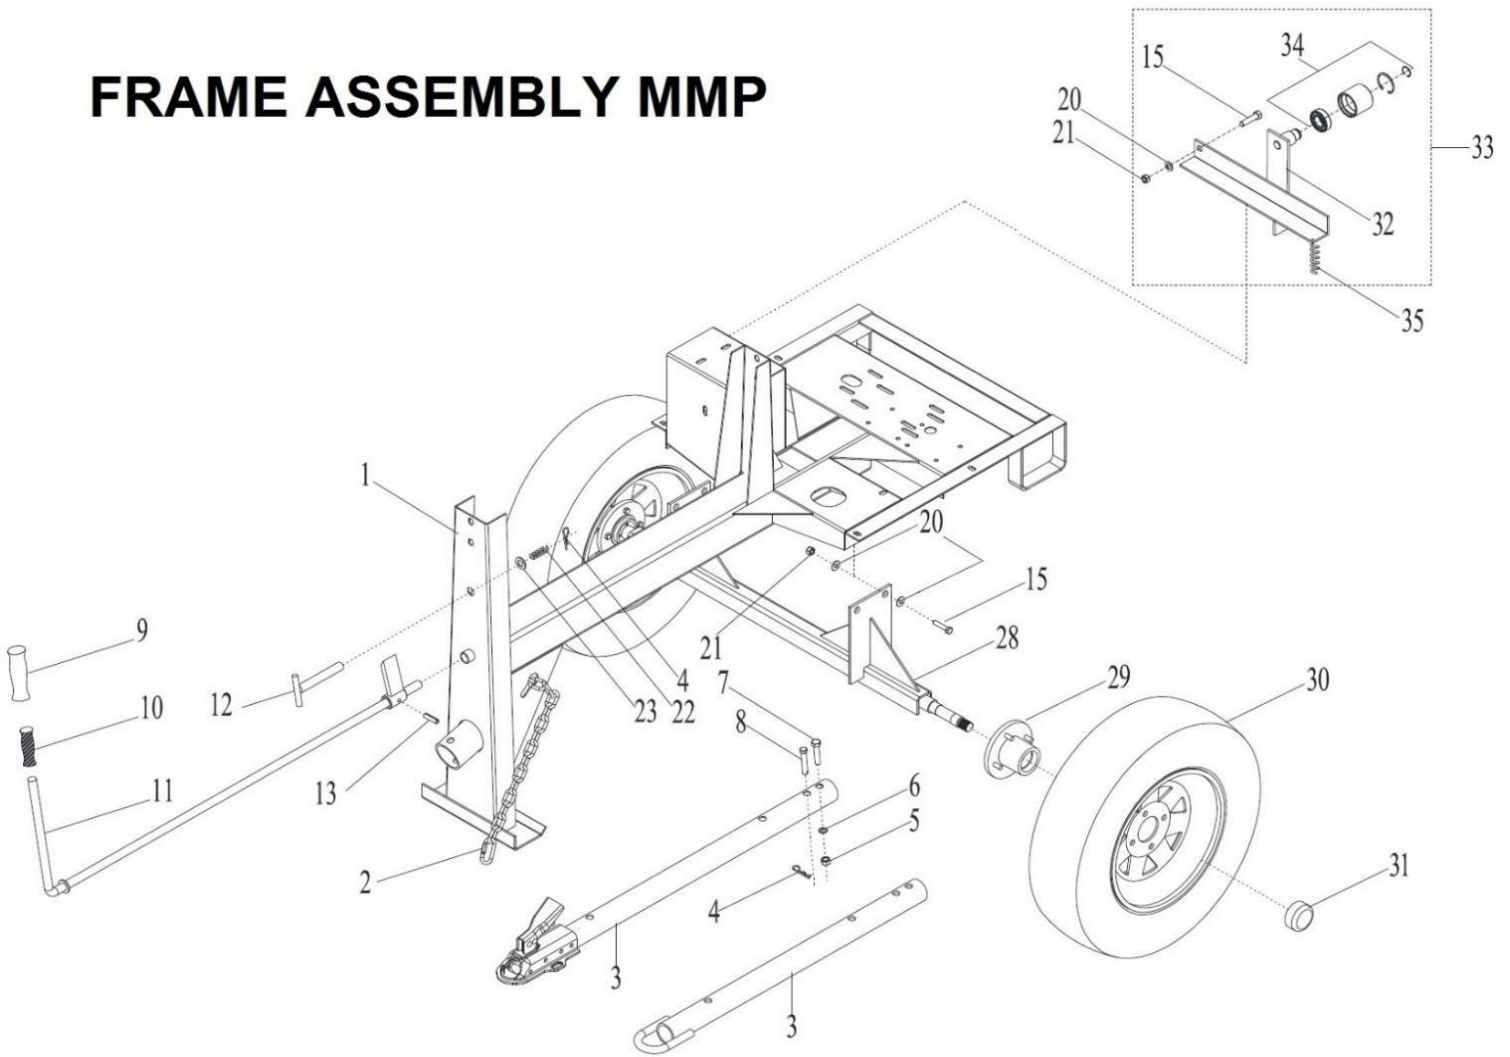

FRAME ASSEMBLY MMP

FRAME ASSEMBLY						
#	SKU #	PART #	DESCRIPTION	MM6P	MM8P	LISTPRICE
1	0218CO01CH	T499	FRAME MM6P/6PR - 412089 - T499	1		\$1650.00
1	0225CO01CH	T550	FRAME MM8P/8P - 412163 - T550		1	\$1700.00
2	CAD3516GAL	T501	5/16 SAFETY CHAIN W/ OVAL SNAPS T501 - 609686 - 701012 - CA03316GAL	1	1	\$50.00
3	0000CO03LZ	T118-V	PINTLE HITCH VERTICAL HOLE - 702069 - T118 - C193	1	1	\$80.00
3	0000CO04LZ	T119-V	2" BALL HITCH VERTICAL HOLE - 702070 - T119	1	1	\$80.00
4	0111SR01LZ	T110	3/6" COTTER PIN CP-85H - SR00036EXT - T110 - 134955	1	1	\$1.25
5	TCFN058GAL	T124-1	TOWING HITCH, HEX NUT, 5/8 NF - T124-1 - 701033	1	1	\$5.00
6	RNRX058GAL	T123-1	TOWING HITCH, SPRING WASHER 5/8" - T123-1 - 701032	1	1	\$3.00
7	TOFD058312	T122-1	TOWING HITCH, HEX HEAD SCREW 5/8" X 3-1/2" - T122-1 -701035	1	1	\$3.00
8	TOFD058312-A	T121-1	TOWING HITCH, LOCK PIN - T121-1 -701031	1	1	\$10.00
9	0000RF01RJ	T166	CONTROL & DUMPING HANDLE GRIPS - 139350 - T166 (ROUND)	1	1	\$10.00
10	0000RF02TQ	T414	ENGAGEMENT HANDLE CHILD HAND GRIP - T414 - 701023	1	1	\$4.00
11	0200CO01CU	T117	ENGAGEMENT CONTROL HANDLE LEVER MM6/MM8 - T117	1	1	\$70.00
12	0200CO01CH	T107	TOWING/DUMPING SPRING LOADED LOCK PIN	1	1	\$7.22
13	00PE038112	T505	CONTROL HANDLE LOCK PIN 3/8 X 1-1/2 - T505	1	1	\$1.25
15	TOCD012134	T189	HEX BOLT HD 1/2" X 1 3/4" - T189 - 226660	7	7	\$3.00
21	TCCS012GAL	T106	HEX LOCK NUT 1/2" - T106 - 227854 - C304	9	9	\$1.25
22	0000RF01CH	T109	TOWING/DUMPING, LOCK PIN SPRING - T109	1	1	\$8.00
23	RNPX034GAL	T108	PLAIN WASHER 3/4" X 1-1/2 - 174996 - T108 - 248277	1	1	\$1.25
28	0200CO03RD	T125-2	STANDARD 46" AXLE MM6-MM12 (NO HUBS) - T125-2	1	1	\$250.00
28	0200CO04RD	T125-3	STANDARD 46" AXLE ASSY MM6-MM12 (INCLUDING HUBS) - T125-3	1	1	\$300.00
29	0200KI03RD	T129-1	WHEEL HUB W/ 1" BRG L44643 & DUST CAP - 702071 - T129 - C135 (NEW STYLE)	2	2	\$75.00