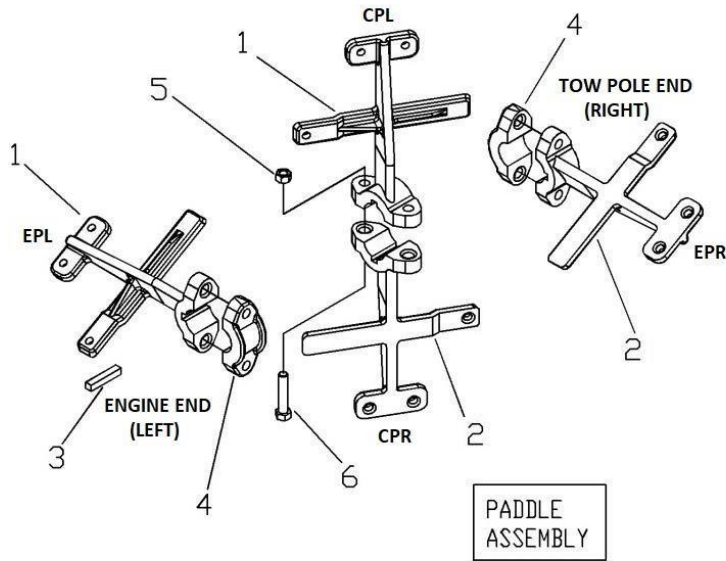

PADDLE ASSEMBLY MM6P

PADDLE ASSEY MM6P						
#	SKU #	PART #	DESCRIPTION	MM6P	MM8P	LISTPRICE
1	0218FG01AS	T571	END PADDLE & CENTRAL PADDLE LEFT 4S/6P/MM6P - T571 - 096019	2	N/A	$65.00
2	0218FG03AS	T574	END PADDLE & CENTRAL PADDLE RIGHT MM6P - T574 - 096018	2	N/A	$65.00
3	0220CC2BX	T708	KEY, 3/8" X 1-5/8" - T708	4	N/A	$1.25
*3	1000CC01ED	T572	KEY 3/8" X 1-3/4" - 701013 - T572 (OLD DIMENSTIONS)	4	N/A	$1.25
4	0218FG02AS	T573	CAP PADDLE 4S-10S/MMP (R3) T573 - 096010	2	N/A	$20.00
5	TCCS012GAL	T106	HEX LOCK NUT 1/2" - T106 - 227854 - C304	6	N/A	$1.25
6	TOCD012300	T481	HEX BOLT HD 1/2" X 3" - 226711 - T481	6	N/A	$3.00
RUBBER BLADE KIT MM6P						
7	0200HN01AS	T577	WIPER 4S/10S, MMP-35 (R5) - T577 - 190970	4	N/A	$10.00
8	0218LA01AS	T579	BLADE,4S-10S/MMP, TOP (R2) - T579 - 436290 - 496290	8	N/A	$12.00
9	0218LA02AS	T580	BLADE, 4S-6SR/MMP, SIDE (R2) - T580 - 436320	2	N/A	$10.00
10	0218HN01AS	T578	WIPER 4S-6SR, MMP (R4) - T578 - 192680	2	N/A	$8.00
11	0218LA03AS	T581	BLADE, 4S-6SR/MMP, SIDE (R1) - T581 - 436310	2	N/A	$10.00
12	RNPX038GAL	T112	PLAIN WASHER 3/8" - T112 - C139 - 174986 - 701032 - C140	44	N/A	$1.25
13	TCCS038GAL	T114	HEX LOCK NUT 3/8" - 227830 - T114 - C142	18	N/A	$1.25
14	TOCD038200	T145	HEX BOLT HD, GR5 3/8" X 2" - 226250 - T145 - C158	4	N/A	$1.25
15	TOCD038112	T176	HEX BOLT 3/8" X 1-1/2" - T176 - C141 - 226230	16	N/A	$1.25
21	N/A	609802	RUBBER BLADE KIT 4S & 6S/P	1	N/A	$100.00
STEEL BLADE KIT MM6P						
16	0218PL01AS	T575	BLADE, 4S-6S/MM6P TOP (R3) - T575 - 436280	4	N/A	$16.00
17	0218PL02AS	T576	BLADE 4S-6SR/MM6P SIDE (R1) - T576 - 436300	2	N/A	$12.00
18	RNPX038GAL	T112	PLAIN WASHER 3/8" - T112 - C139 - 174986 - 701032 - C140	24	N/A	$1.25
19	TCCS038GAL	T114	HEX LOCK NUT 3/8" - 227830 - T114 - C142	12	N/A	$1.25
20	TOCD038112	T176	HEX BOLT 3/8" X 1-1/2" - T176 - C141 - 226230	12	N/A	$1.25
22	N/A	610550	PADDLE KIT, 4-6S/MM6P	1	N/A	$450.00