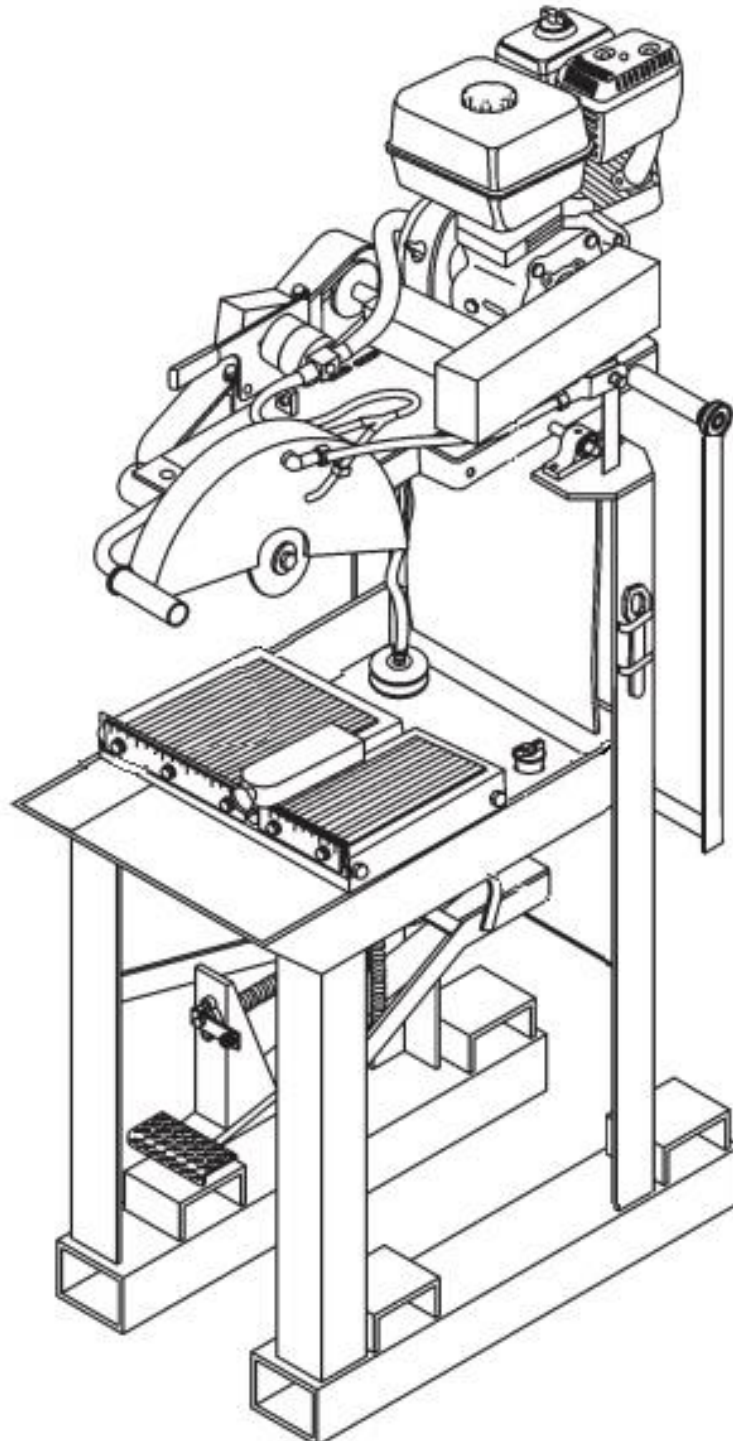

BBS20

PARTS BREAKDOWN

CART ASSEMBLY

CART ASSEY					
ITEM	SKU #	PART #	DESCRIPTION	BBS20	LISTPRICE
1	TOCD056134		HEX BOLT HD, 5/16" X 1-3/4" - 119810	4	\$1.25
2	RNPX056GAL		PLAIN WASHER, 5/16 ID X 3/4 OD FL ZP - 174990	16	\$1.08
3	TCCS056GAL	T148	HEX LOCK NUT 5/16" - T148 - 227821	4	\$1.25
4	0414NY01CR		BBS20 1-1/4" STEEL BALL BEARING WHEEL D-1796	4	\$13.00
5	0414HN01CR		RUBBER V-RIB (15" X 12")	1	\$10.00
6	0414HN02CR		RUBBER V-RIB (6-3/4" X 12")	1	\$6.00
7	0414MD01CR		BBS20 CART WOOD INSERT	1	\$15.00
8	0414CO01CR		BBS20 CONVEYOR CART	1	\$160.00
9	0414CO01EF		BBS20 CART CONVEYOR ASSEMBLY W/ WHEELS	1	\$210.00

CUTTING TRAY ASSEY

TRAY ASSEY					
ITEM	SKU #	PART #	DESCRIPTION	BBS20	LISTPRICE
1	TOCD014100		HEX BOLT 1/4 X 1" NC	5	\$1.25
2	0414HN01CA		BBS20 SPLASH CURTAIN	1	\$30.00
3	0414SO01CA		BBS20 SPLASH CURTAIN SUPPORT	1	\$15.00
4	RNPX014GAL		PLAIN WASHER 1/4" (GALVANIZED)	5	\$1.08
5	TCCS014GAL	T159	LOCK NUT, 1/4 NC - T159	5	\$1.25
6	0414LA01CA		BBS20 9/16" GUARD BLADE WRENCH	1	\$28.00
7	0414RF01CA	37036704	DRAIN EXPANSION PLUG 2" (37036704)	1	\$17.00

ENGINE MOUNT ASSEY

ENGINE MOUNT ASSEY					
ITEM	SKU #	PART #	DESCRIPTION	BBS20	LISTPRICE
1	TOCD038112	T176	HEX BOLT 3/8" X 1-1/2" - T176 - C141 - 226230	4	\$1.25
2	RNPX038GAL	T112	PLAIN WASHER 3/8" - T112 - C139 - 174986 - 701032	10	\$1.08
3	RNRX038GAL	T113	LOCK WASHER 3/8 T113 - C144 -176230	4	\$1.08
4	0414PL01BM		BBS20 ENGINE MOUNT PLATE	1	\$25.00
5	TOCD038134	226240	HEX BOLT HD, 3/8 X 1-3/4 - 226240	4	\$1.25
6	TCCS038GAL	T114	HEX LOCK NUT 3/8" - 227830 - T114 - C142	6	\$1.25
7	0414CO01BM		BBS20 BELT TIGHTENER	2	\$12.00