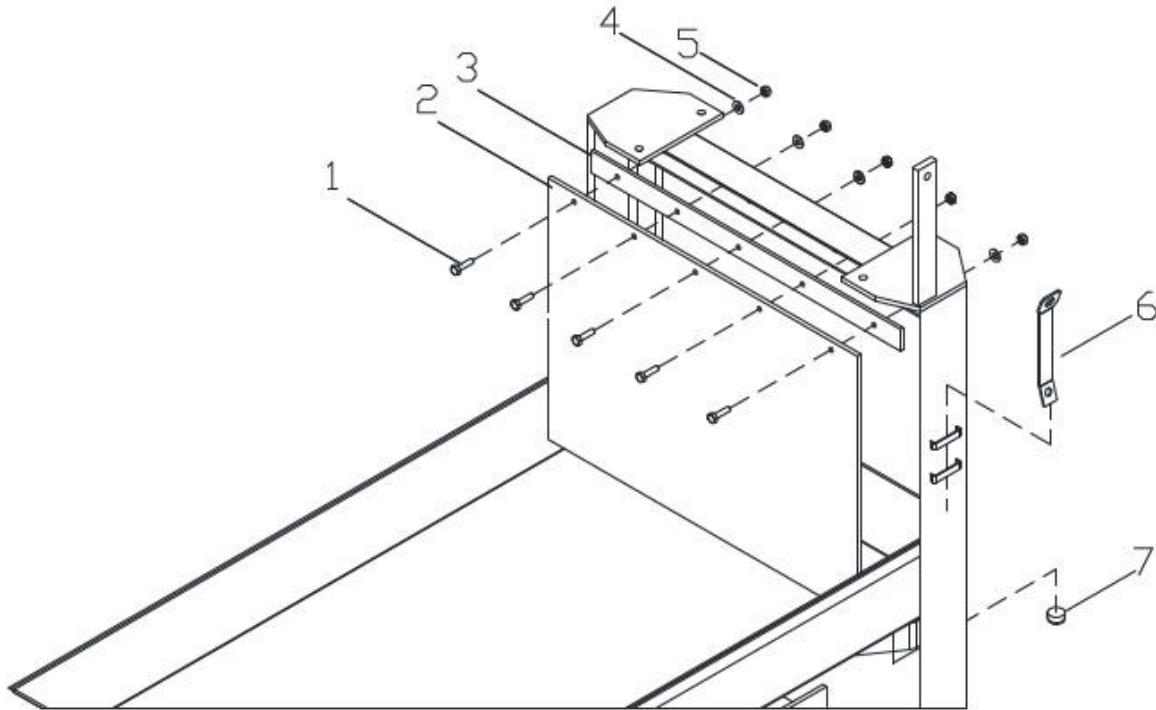

CUTTING TRAY ASSEY

TRAY ASSEY					
ITEM	SKU #	PART #	DESCRIPTION	BBS20	LISTPRICE
1	TOCD014100		HEX BOLT 1/4 X 1" NC	5	$1.25
2	0414HN01CA		BBS20 SPLASH CURTAIN	1	$30.00
3	0414SO01CA		BBS20 SPLASH CURTAIN SUPPORT	1	$15.00
4	RNPX014GAL		PLAIN WASHER 1/4" (GALVANIZED)	5	$1.08
5	TCCS014GAL	T159	LOCK NUT, 1/4 NC - T159	5	$1.25
6	0414LA01CA		BBS20 9/16" GUARD BLADE WRENCH	1	$28.00
7	0414RF01CA	37036704	DRAIN EXPANSION PLUG 2" (37036704)	1	$17.00