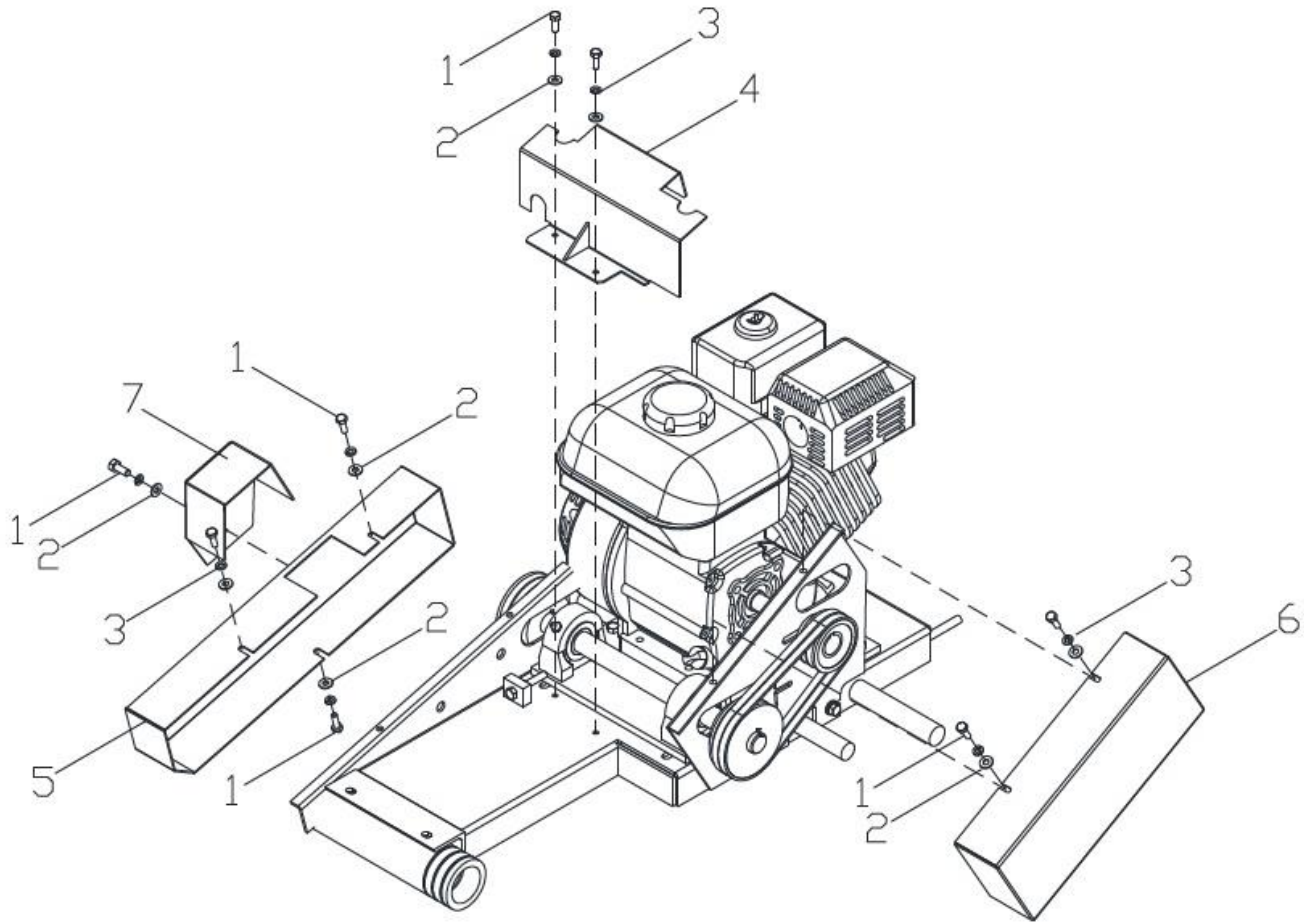

ENGINE BELTS & JACKSHAFT COVER ASSEY

ENGINE/BELTS COVER ASSEY					
ITEM	SKU #	PART #	DESCRIPTION	BBS20	LISTPRICE
1	TOCD036034		HEX BOLT 3/16" X 3/4"	8	$1.25
2	RNPX036GAL		PLAIN WASHER, 3/16"	8	$1.08
3	RNRX036GAL		LOCK WASHER, 3/16"	8	$1.08
4	0414LA01JF		BBS20 JACKSHAFT COVER GUARD W/FITTINGS OPENING	1	$28.00
5	0414LA03GB		BBS20 WATER PUMP BELT GUARD, LEFT SIDE	1	$40.00
6	0414LA04GB		BBS20 ENGINE & JACKSHAFT GUARD, RIGHT SIDE	1	$40.00
7	0414LA05GB		BBS20 COVER, WATER PUMP	1	$20.00