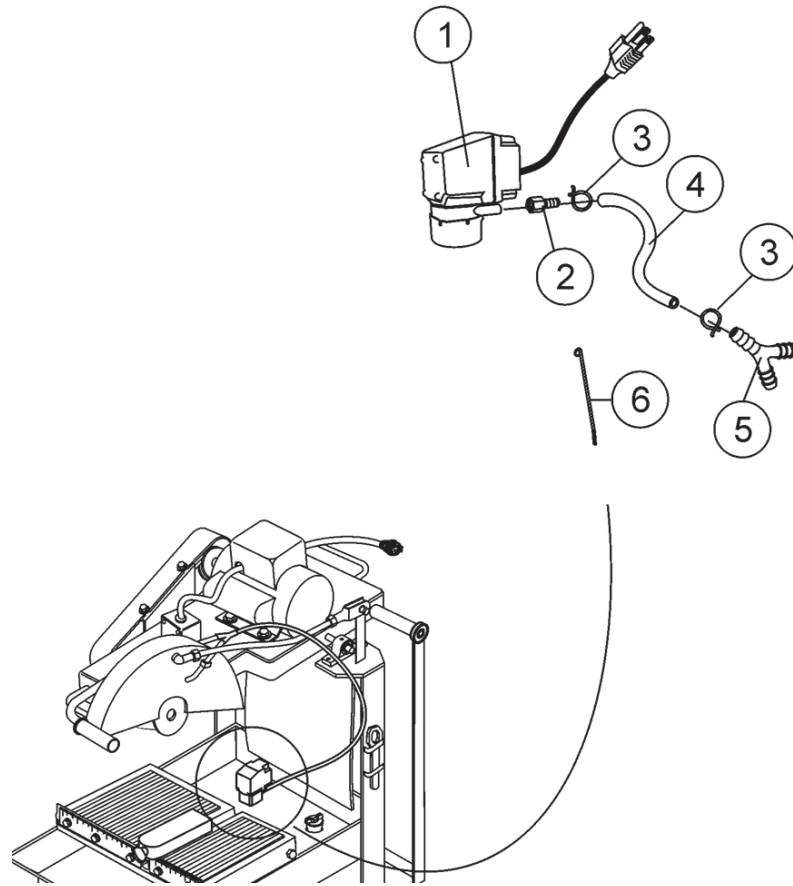

WATER PUMP (ELECTRIC MODEL) ASSEY

MOTOR WATER PUMP ASSEY					
ITEM	SKU #	PART #	DESCRIPTION	BBS20	LISTPRICE
1	518200		BBS20E (ELECTRIC ONLY) WATER PUMP KIT - 518200	1	$120.00
2		26077-001	FITTING, BRASS 6 BARB 1/4FP	1	$5.00
3		12694-001	HOSE CLAMP	2	$1.08
4		23867-006	4FT TUBING, VINYL 5/16	1	$20.00
5		14233-002	Y-FITTING	1	$2.00
6		1662	TIE, CABLE 10"	1	$4.00

Jaime Ortiz
Office: (956) 796-9411
Fax: (956) 462 2500
Parts & Customer Service
parts@btmequipment.com
service@btmequipment.com