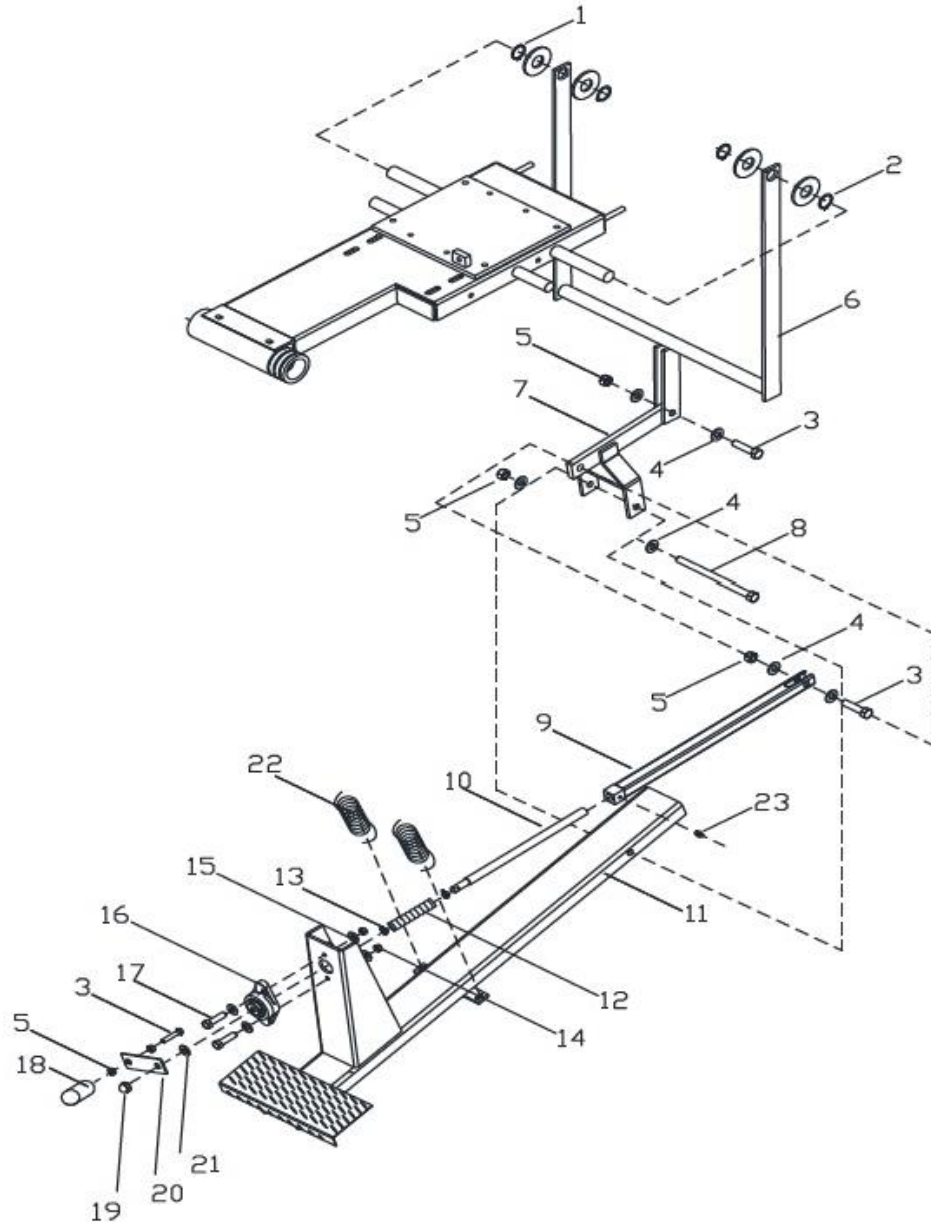

JACKSHAFT ASSEY					
ITEM	SKU #	PART #	DESCRIPTION	BBS20	LISTPRICE
1	0414BN01JF	04143VX375	BELT-V 3VX375 SPINDLE - 04143VX375	2	$30.00
2	POCR2581002R	0414CR01JF	JACKSHAFT & 13 HP ENGINE PULLEY 2-5/8" O.D. CAL 1", BBS20 (GASOLINE ONLY)	3	$60.00
3	0414CH01JF		PILLOW BLOCK, 1"	2	$28.00
4	OPFR014014		SET SCREW, 1/4"	6	$1.70
5	0414CC01JF		KEY SQUARE 1/4" X 1-1/4"	3	$3.00
6	0414CR02JF		BBS20 JACKSHAFT 1" X 15-1/8"	1	$20.00
7	0414PL01JF		BBS20 SUPPORT PLATE, JACKSHAFT	1	$12.00
8	0414LA01GB		BBS20 MOUNTING BRACKET, BELT GUARD	1	$28.00
9	TOCD038100	C138	HEX BOLT 3/8 X 1 - C138	4	$1.08
10	RNRX038GAL	T113	LOCK WASHER 3/8 T113 - C144 -176230	8	$1.08
11	RNPX038GAL	T112	PLAIN WASHER 3/8" - T112 - C139 - 174986 - 701032	8	$1.08
12	TOCD038114	226220	HEX BOLT HD, 3/8 X 1-1/4 HX GR5 - 226220 - 134990	4	$1.25
13	TOCD038400		HEX BOLT HD, 1/4" X 4"	2	$1.25
14	TCCS038GAL	T114	HEX LOCK NUT 3/8" - 227830 - T114 - C142	2	$1.25
15	0414BN02JF	3VX250	BELT-V 3VX250 DRIVE	2	$27.00
16	0414LA02GB		BELT GUARD MOUNT	1	$48.00

STEP PEDAL ASSEY