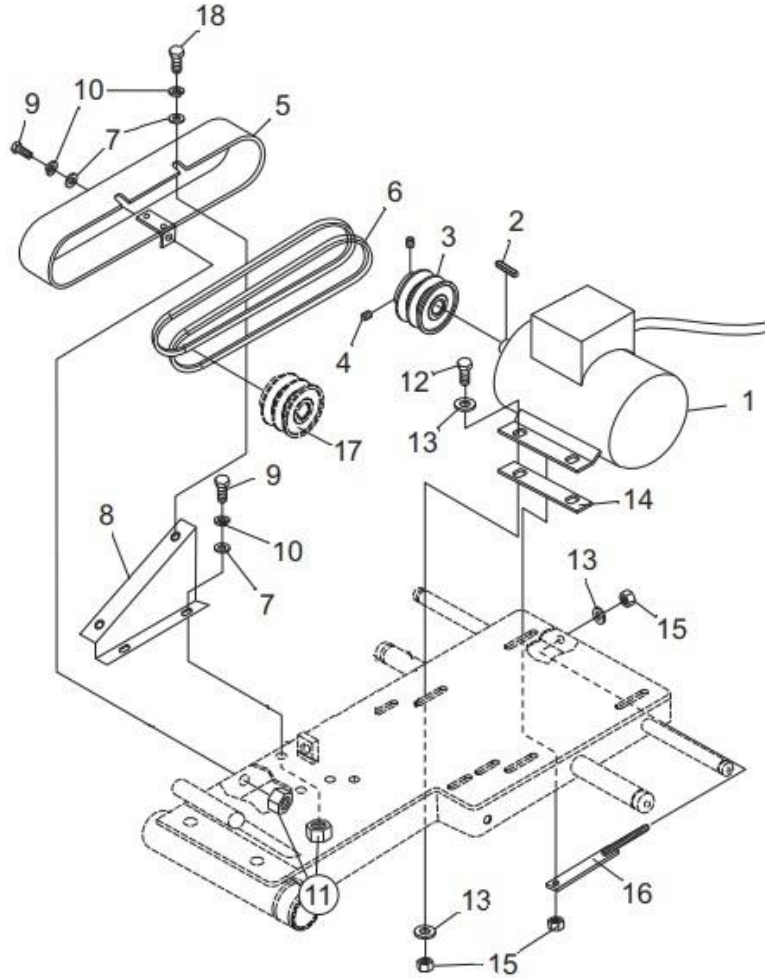

ENGINE/BELTS COVER ASSEY					
ITEM	SKU #	PART #	DESCRIPTION	BBS20	LISTPRICE
1	TOCD036034	TOCD036034	HEX BOLT 3/16" X 3/4"	8	$1.25
2	RNPX036GAL	RNPX036GAL	PLAIN WASHER, 3/16"	8	$1.08
3	RNRX036GAL	RNRX036GAL	LOCK WASHER, 3/16"	8	$1.08
4	0414LA01JF	BBS012	BBS20 JACKSHAFT COVER GUARD W/FITTINGS OPENING	1	$28.00
5	0414LA03GB	BBS013	BBS20 WATER PUMP BELT GUARD, LEFT SIDE	1	$40.00
6	0414LA04GB	BBS014	BBS20 ENGINE & JACKSHAFT GUARD, RIGHT SIDE	1	$40.00
7	0414LA05GB	BBS015	BBS20 COVER, WATER PUMP	1	$20.00

MOTOR MOUNT ASSEY					
ITEM	SKU #	PART #	DESCRIPTION	BBS20	LISTPRICE
1	CEM3615T	220000MS	BALDOR MOTOR, 5HP, 3PH, 60HZ 230V/460V, W/C-FACE (CEM3615T)	1	$1,400.00
1	CEM3710T	212000MS	BALDOR MOTOR, 7.5HP, 3PH, 60HZ, 230V/460V, W/C-FACE (CEM3710T)	1	$1,600.00
2	ASK FOR #	BBS016	5 HP KEY 1-1/8"	1	$1.70
2	ASK FOR #	BBS017	7.5 HP KEY 1-3/8"	1	$1.70
3	POCR3121182R	BBS018	5 HP MOTOR PULLEY 3-1/2" O.D. CAL 1-1/8" (FOR 20" BLADE ONLY)	1	$60.00
3	POCR3121382R	BBS019	7 HP MOTOR PULLEY 3-1/2" O.D. CAL 1-3/8" (FOR 20" BLADE ONLY)	1	$60.00
3	POCR5001382R	BBS020	5 HP - 7 HP MOTOR PULLEY 5" O.D. CAL 1-3/8" (FOR 14" BLADE ONLY)	1	$60.00
4	OPFR014014	OPFR014014	SET SCREW, 1/4"	2	$1.70
5	ASK FOR #	BBS021	BELT GUARD, BBS20-E	1	$75.00
6	ASK FOR #	BBS022	SPINDLE V-BELT	2	$30.00
7	ASK FOR #	BBS023	LOCK WASHER	3	$1.06
8	ASK FOR #	BBS024	MOUNTING BRACKET, BELT GUARD BBS20-E	1	$20.00
9	ASK FOR #	BBS025	HEX BOLT	2	$1.25
10	ASK FOR #	BBS026	PLAIN WASHER	3	$1.08
11	ASK FOR #	BBS027	HEX NUT	3	$1.25
12	TOCD038112	T176	HEX BOLT 3/8" X 1-1/2" - T176 - C141 - 226230	4	$1.25