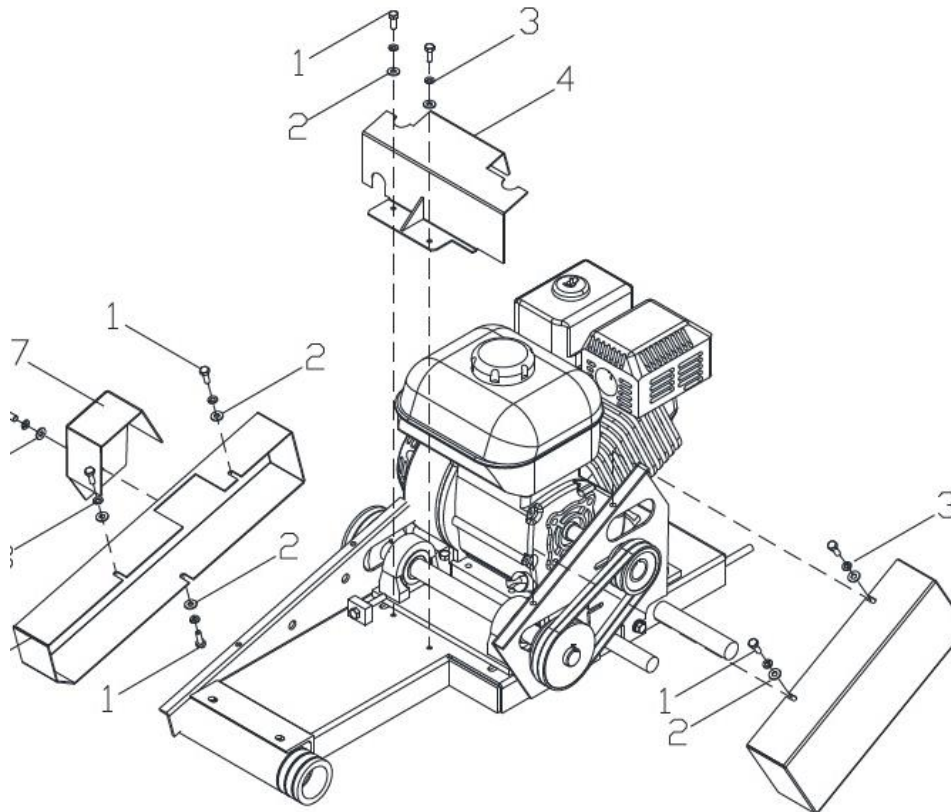

ENGINE MOUNT ASSEY					
ITEM	SKU #	PART #	DESCRIPTION	BBS20	LISTPRICE
1	TOCD038112	T176	HEX BOLT 3/8" X 1-1/2" - T176 - C141 - 226230	4	$1.25
2	RNPX038GAL	T112	PLAIN WASHER 3/8" - T112 - C139 - 174986 - 701032	10	$1.25
3	RNRX038GAL	T113	LOCK WASHER 3/8 T113 - C144 - 176230	4	$1.25
4	0414PL01BM	BBS010	BBS20 ENGINE MOUNT PLATE	1	$25.00
5	TOCD038134	C527	HEX BOLT HD, 3/8 X 1-3/4 - 226240	4	$1.25
6	TCCS038GAL	T114	HEX LOCK NUT 3/8" - 227830 - T114 - C142	6	$1.25
7	0414CO01BM	BBS011	BBS20 BELT TIGHTENER	2	$12.00
*8	202014M	202014M	HONDA GX390 W/CYLONE FILTER	1	$1,125.00