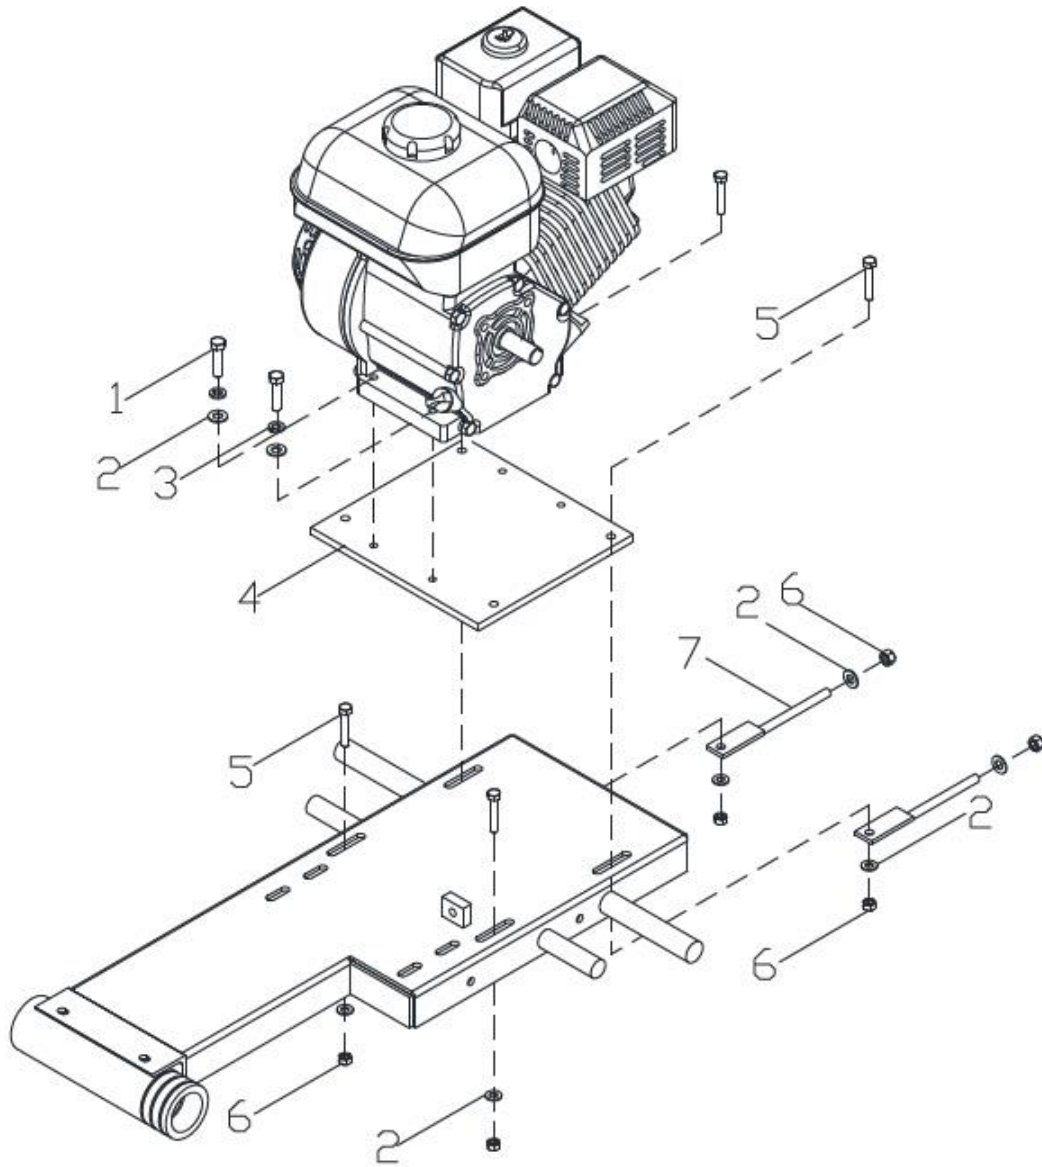

BBS20

PARTS BREAKDOWN

CART ASSEMBLY

CART ASSEY					
ITEM	SKU #	PART #	DESCRIPTION	BBS20	LISTPRICE
1	TOCD056134		HEX BOLT HD, 5/16" X 1-3/4" - 119810	4	\$1.25
2	RNPX056GAL		PLAIN WASHER, 5/16 ID X 3/4 OD FL ZP - 174990	16	\$1.08
3	TCCS056GAL	T148	HEX LOCK NUT 5/16" - T148 - 227821	4	\$1.25
4	0414NY01CR		BBS20 1-1/4" STEEL BALL BEARING WHEEL D-1796	4	\$13.00
5	0414HN01CR		RUBBER V-RIB (15" X 12")	1	\$10.00
6	0414HN02CR		RUBBER V-RIB (6-3/4" X 12")	1	\$6.00
7	0414MD01CR		BBS20 CART WOOD INSERT	1	\$15.00
8	0414CO01CR		BBS20 CONVEYOR CART	1	\$160.00
9	0414CO01EF		BBS20 CART CONVEYOR ASSEMBLY W/ WHEELS	1	\$210.00

CUTTING TRAY ASSEY

TRAY ASSEY					
ITEM	SKU #	PART #	DESCRIPTION	BBS20	LISTPRICE
1	TOCD014100		HEX BOLT 1/4 X 1" NC	5	\$1.25
2	0414HN01CA		BBS20 SPLASH CURTAIN	1	\$30.00
3	0414SO01CA		BBS20 SPLASH CURTAIN SUPPORT	1	\$15.00
4	RNPX014GAL		PLAIN WASHER 1/4" (GALVANIZED)	5	\$1.08
5	TCCS014GAL	T159	LOCK NUT, 1/4 NC - T159	5	\$1.25
6	0414LA01CA		BBS20 9/16" GUARD BLADE WRENCH	1	\$28.00
7	0414RF01CA	37036704	DRAIN EXPANSION PLUG 2" (37036704)	1	\$17.00

ENGINE MOUNT ASSEY

ENGINE MOUNT ASSEY					
ITEM	SKU #	PART #	DESCRIPTION	BBS20	LISTPRICE
1	TOCD038112	T176	HEX BOLT 3/8" X 1-1/2" - T176 - C141 - 226230	4	\$1.25
2	RNPX038GAL	T112	PLAIN WASHER 3/8" - T112 - C139 - 174986 - 701032	10	\$1.08
3	RNRX038GAL	T113	LOCK WASHER 3/8 T113 - C144 -176230	4	\$1.08
4	0414PL01BM		BBS20 ENGINE MOUNT PLATE	1	\$25.00
5	TOCD038134	226240	HEX BOLT HD, 3/8 X 1-3/4 - 226240	4	\$1.25
6	TCCS038GAL	T114	HEX LOCK NUT 3/8" - 227830 - T114 - C142	6	\$1.25
7	0414CO01BM		BBS20 BELT TIGHTENER	2	\$12.00