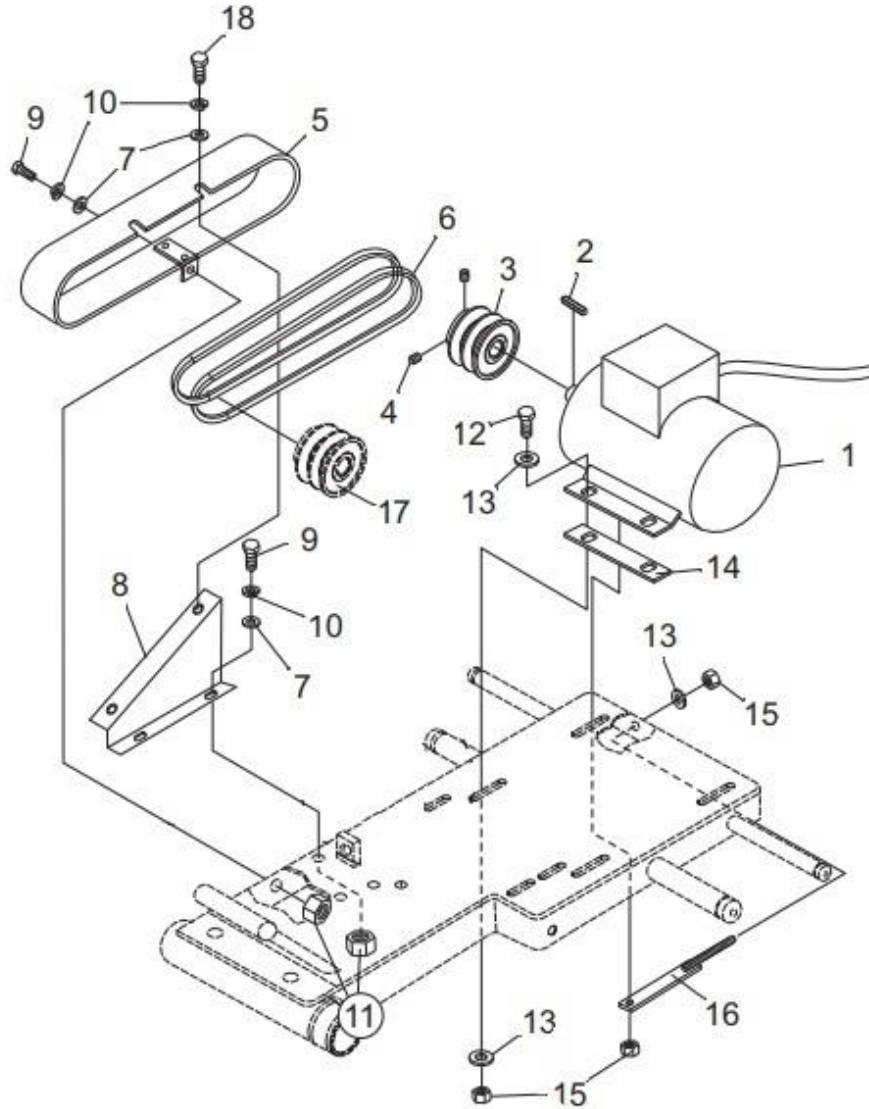

BBS20

PARTS BREAKDOWN

CART ASSEMBLY

CART ASSEY					
ITEM	SKU #	PART #	DESCRIPTION	BBS20	LISTPRICE
1	TOCD056134		HEX BOLT HD, 5/16" X 1-3/4" - 119810	4	\$1.25
2	RNPX056GAL		PLAIN WASHER, 5/16 ID X 3/4 OD FL ZP - 174990	16	\$1.08
3	TCCS056GAL	T148	HEX LOCK NUT 5/16" - T148 - 227821	4	\$1.25
4	0414NY01CR		BBS20 1-1/4" STEEL BALL BEARING WHEEL D-1796	4	\$13.00
5	0414HN01CR		RUBBER V-RIB (15" X 12")	1	\$10.00
6	0414HN02CR		RUBBER V-RIB (6-3/4" X 12")	1	\$6.00
7	0414MD01CR		BBS20 CART WOOD INSERT	1	\$15.00
8	0414CO01CR		BBS20 CONVEYOR CART	1	\$160.00
9	0414CO01EF		BBS20 CART CONVEYOR ASSEMBLY W/ WHEELS	1	\$210.00

ENGINE MOUNT ASSEY

ENGINE MOUNT ASSEY					
ITEM	SKU #	PART #	DESCRIPTION	BBS20	LISTPRICE
1	TOCD038112	T176	HEX BOLT 3/8" X 1-1/2" - T176 - C141 - 226230	4	\$1.25
2	RNPX038GAL	T112	PLAIN WASHER 3/8" - T112 - C139 - 174986 - 701032	10	\$1.08
3	RNRX038GAL	T113	LOCK WASHER 3/8 T113 - C144 -176230	4	\$1.08
4	0414PL01BM		BBS20 ENGINE MOUNT PLATE	1	\$25.00
5	TOCD038134	226240	HEX BOLT HD, 3/8 X 1-3/4 - 226240	4	\$1.25
6	TCCS038GAL	T114	HEX LOCK NUT 3/8" - 227830 - T114 - C142	6	\$1.25
7	0414CO01BM		BBS20 BELT TIGHTENER	2	\$12.00

ENGINE BELTS & JACKSHAFT COVER ASSEY

ENGINE/BELTS COVER ASSEY					
ITEM	SKU #	PART #	DESCRIPTION	BBS20	LISTPRICE
1	TOCD036034		HEX BOLT 3/16" X 3/4"	8	\$1.25
2	RNPX036GAL		PLAIN WASHER, 3/16"	8	\$1.08
3	RNRX036GAL		LOCK WASHER, 3/16"	8	\$1.08
4	0414LA01JF		BBS20 JACKSHAFT COVER GUARD W/FITTINGS OPENING	1	\$28.00
5	0414LA03GB		BBS20 WATER PUMP BELT GUARD, LEFT SIDE	1	\$40.00
6	0414LA04GB		BBS20 ENGINE & JACKSHAFT GUARD, RIGHT SIDE	1	\$40.00
7	0414LA05GB		BBS20 COVER, WATER PUMP	1	\$20.00