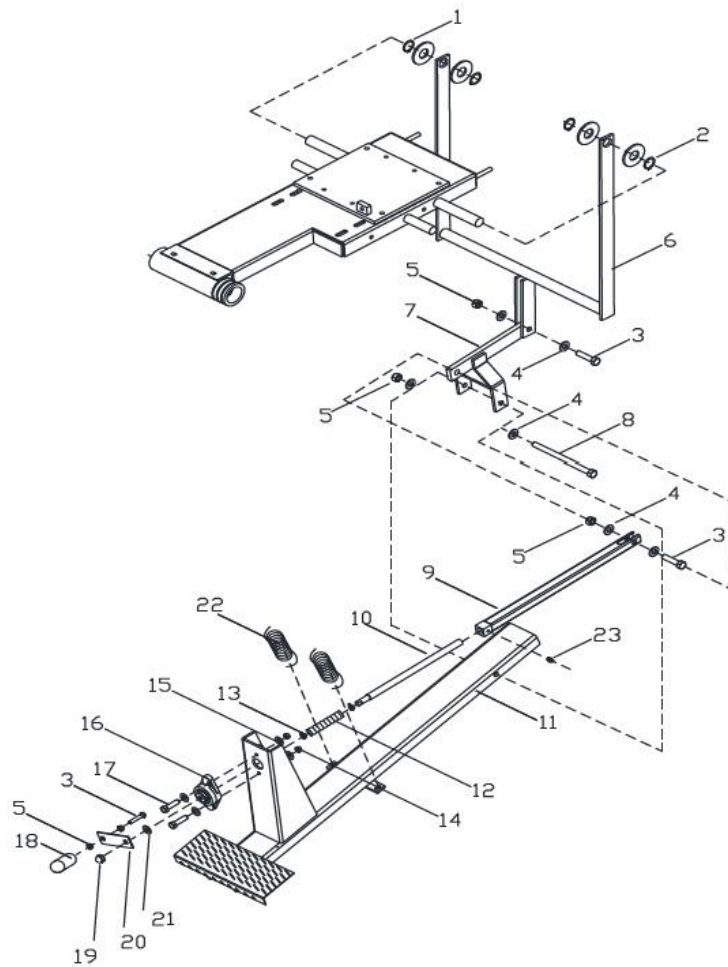

STEP PEDAL ASSEY					
ITEM	SKU #	PART #	DESCRIPTION	BBS20	LISTPRICE
1	RNPX100GAL	RNPX100GAL	WASHER PLAIN, 1"	4	$2.00
2	0414RF01DP	0414RF01DP	SNAP RING 1"	2	$1.08
3	TOCD012200	226670	HEX BOLT HD 1/2" X 2" HX GR.5 NC BLK - 226670	3	$1.25
4	RNPX012GAL	T105	PLAIN WASHER 1/2" - T105 - C172 - 174470 (GALVANIZED)	7	$1.08
5	TCCS012GAL	T106	HEX LOCK NUT 1/2" - T106 - 227854 - C304	4	$1.25
6	0414CO01DP	BBS036	BBS20 PIVOT BRACKET, MOTOR PLATE	1	$38.00
7	0414CO02DP	BBS037	BBS20 STEP PEDAL PIVOT BRACKET	1	$30.00
8	TOCD012700	TOCD012700	HEX BOLT HD, 1/2" X 7"	1	$4.00
9	0414CO03DP	BBS038	BBS20 PIVOT TUBE	1	$30.00
10	0414CR01DP	BBS039	BBS20 ROD, BLADE HEIGHT ADJ.	1	$50.00
11	0414CO04DP	BBS040	BBS20 FOOT PEDAL	1	$80.00
12	0414RF02DP	UC202	PEDAL BELLOWS NTN UC202-010	1	$30.00
13	0414RF03DP	BBS041	HOSE CLAMPS	1	$2.00
14	TCCS056GAL	T148	HEX LOCK NUT 5/16" - T148 - 227821	2	$1.25
15	RNPX056GAL	174990	PLAIN WASHER, 5/16 ID X 3/4 OD FL ZP - 174990	2	$1.08
16	0414CH01DP	BBS042	BBS20 PILLOW BLOCK 5/8" BEARING FLANGED	1	$30.00
17	TOCD056112	TOCD056112	HEX BOLT HD, 5/16" X 1-1/2"	2	$1.23
18	0414NY01DP	BBS043	ADJUSTABLE HANDLE CAP	1	$4.00
19	0414RF05DP	0414RF05DP	CAP NUT 5/8"	1	$1.25
20	0414SO01DP	BBS044	BBS20 ADJUSTABLE HANDLE BODY PLATE	1	$6.00
21	RNPX058GAL	702028	WASHER, PLAIN 5/8 - 702028	1	$1.08
22	0414RF06DP	BBS045	BBS20 PEDA EXTENSION SPRING	2	$45.00
23	0000GRH200	C155	FTG, GREASE ST 1/8 NPT - 110680 - C155	1	$2.50