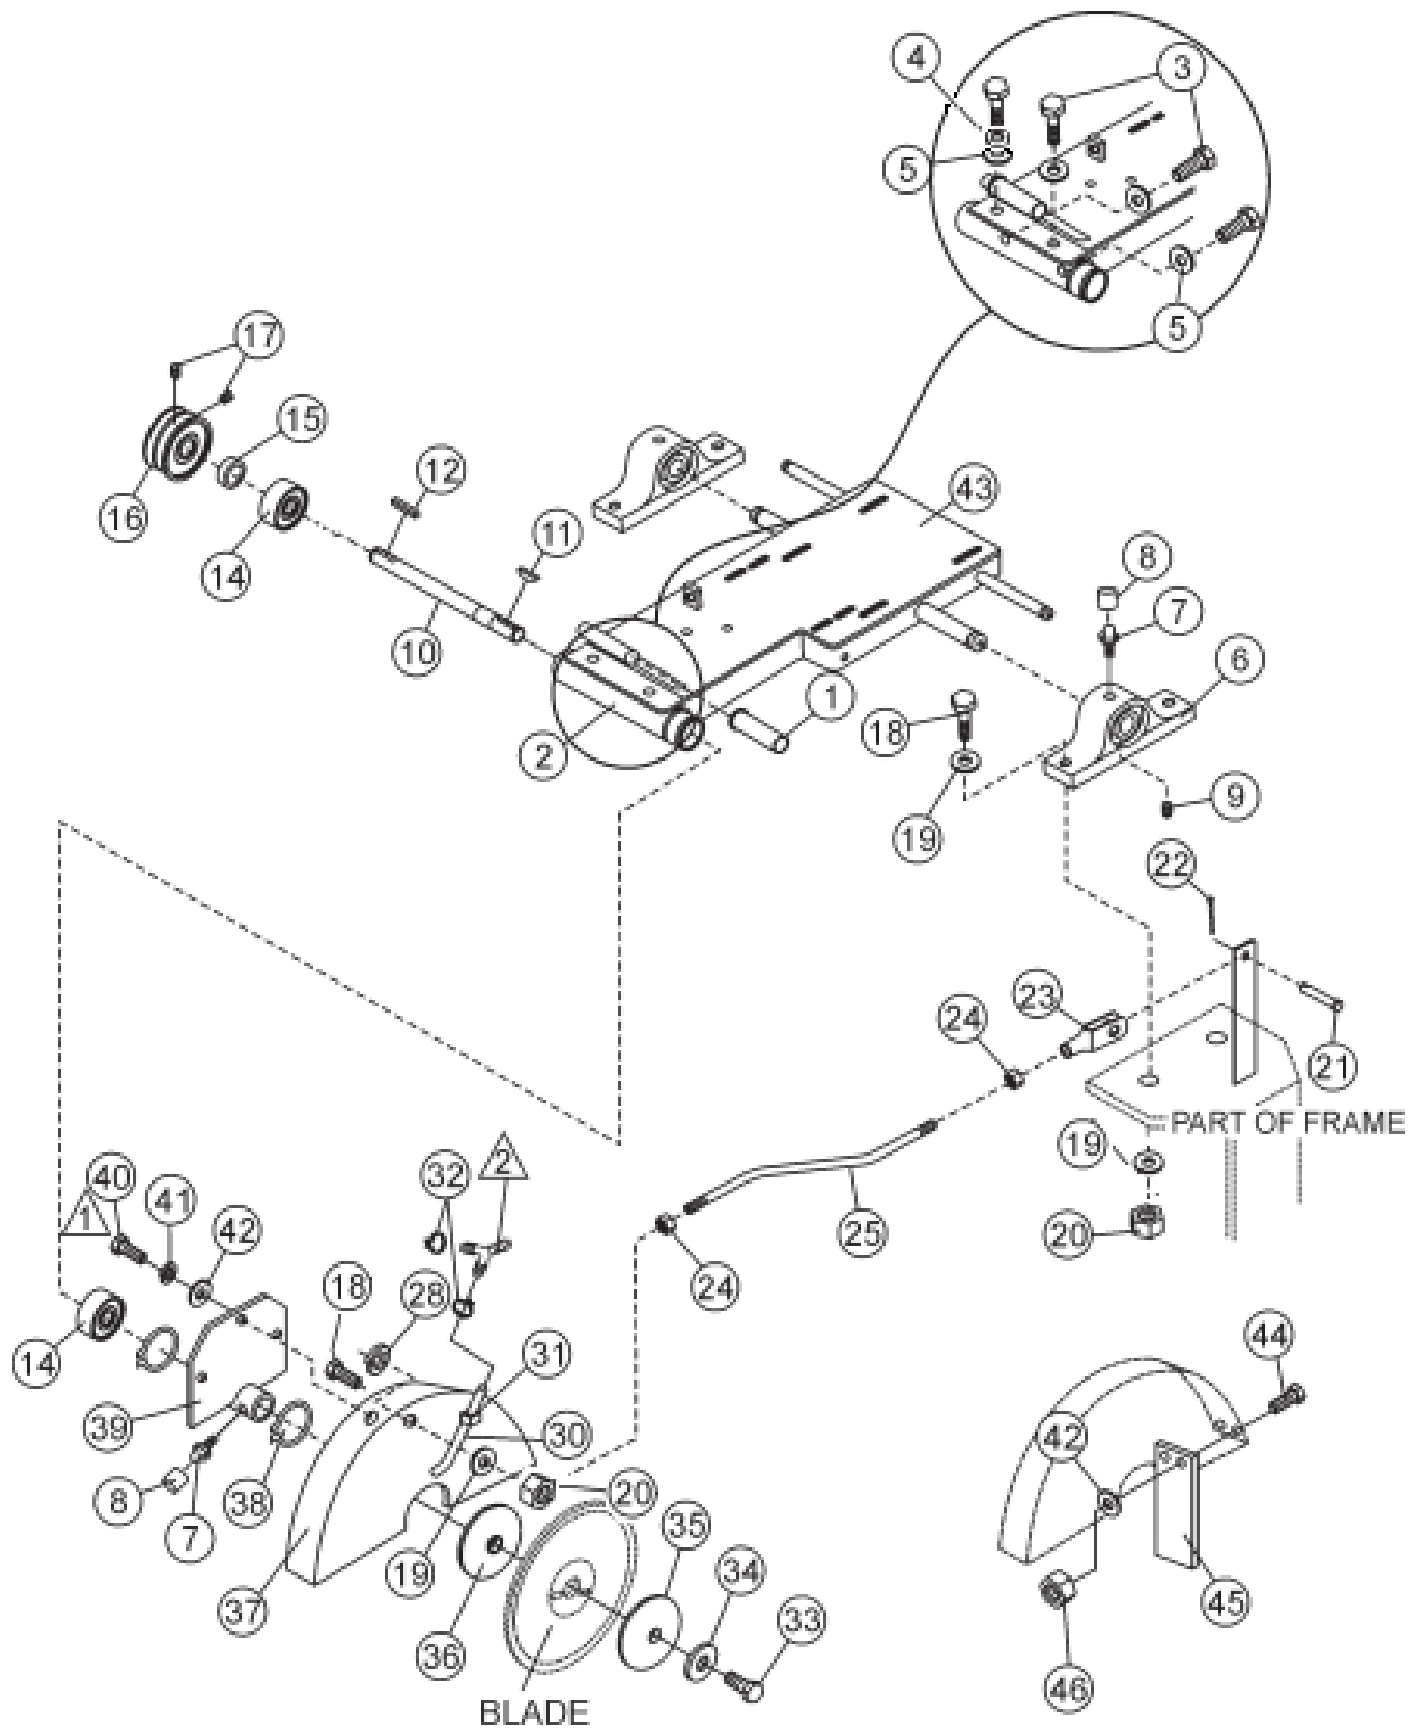

SPINDLE BLADE ASSEY

ENGINE SPINDLE BLADE ASSEY					
ITEM	SKU #	PART #	DESCRIPTION	BBS20	LISTPRICE
1	0000RF01RJ	T166	CONTROL & DUMPING HANDLE GRIPS - 139350 - T166	1	$10.00
2	0414BH01CO		BBS20 TUBE SPINDLE ASSAY W/FITTING	1	$60.00
3	TOCD056100	225980	HEX BOLT, 5/16-18 X 1 HX GR2 CP NC - 225980	4	$1.25
4	RNRX056GAL	176220	SPRING WASHER, 5/16" - 176220	4	$1.08
5	RNPX056GAL	174990	PLAIN WASHER, 5/16 ID X 3/4 OD FL ZP - 174990	4	$1.08
6	0414CH01CO		PILLOW BLOCK, 1" (INCLUDES 7,8 Y 9)	2	$20.00
7	0000GRH200	C155	FTG, GREASE ST 1/8 NPT - 110680 - C155	1	$2.50
8	N/A		GREASE FITTING CAP, (INCLUDED ON 0000GRH200)	3	$0.00
9	N/A		SET SCREW, PILLOW BLOCK (INCLUDED ON 0414CH01CO)	2	$0.00
10	0414CR01CO		BBS20 SHAFT SPINDLE 3/4"	1	$30.00
11	0414CC01CO		KEY 3/16 X 1"	1	$1.25
12	0414CC02CO		KEY 3/16 X 1-1/4"	1	$1.25
14	0414RF01CO	5204RS	BBS20 BEARING 5204RS	2	$25.64
15	0414CR02CO		BBS20 JACKSHAFT SPACER 1/2"	1	$1.00
16	POCR3180342R	0414CR03CO	PULLEY SPINDLE 3-1/8" O.D. CAL 3/4" GAS & ELECTRIC	1	$63.00
17	OPFR014014		SET SCREW, 1/4"	2	$1.70
18	TOCD038134	226240	HEX BOLT HD, 3/8 X 1-3/4 - 226240	5	$1.08
19	RNPX038GAL	T112	PLAIN WASHER 3/8" - T112 - C139 - 174986 - 701032	5	$1.08
20	TCCS038GAL	T114	HEX LOCK NUT 3/8" - 227830 - T114 - C142	5	$1.25
21	0414CR04CO		PIN, CLEVIS 3/8 X 1-1/8 IN	1	$3.00
22	CHA 316 2	T111	PIN COTTER, 3/16 X 2" - T111 - SC3116200GAL	1	$1.08
23	0414RF01GD		CONNECTING ADJUSTABLE YOKE ROD	1	$20.00
24	TCCN038GAL	T410	HEX NUT 3/8 NC - T410 - C142 - 227814	2	$1.25
25	0414CR01GD		BBS20 BLADE GUARD TIE ROD	1	$20.00
28	RNRX038GAL		LOCK WASHER, 3/8"	2	$1.06
30	0414RF02GD		BLADE COOLER HOSE 1/4"	2	$10.00
31	0414RF03GD		CLAMP HOSE, BLADE GUARD	2	$1.00
32	0414RF04GD		CLAMP HOSE	2	$1.00
33	TOFD038114		HEX BOLT, 3/8" x 1-1/4" NF	1	$3.00
34	RNRX038GAL	T113	LOCK WASHER 3/8 T113 - C144 - 176230	1	$1.08
35	0414CR05CO		BBS20 OUTER FLANGE	1	$12.00
36	0414CR06CO		BBS20 INNER FLANGE	1	$12.00
37	0414CO01GD		BBS20 BLADE GUARD ASSAY	1	$95.00
38	0414RF05GD		SNAP RING	2	$1.08
39	0414CO02GD		BBS20 MOUNTING PLATE, BLADE GUARD	1	$38.00
40	TOCD014112		HEX BOLT 1/4" X 1-1/2"	3	$1.25
41	RNRX014GAL		LOCK WASHER, 1/4"	3	$1.08
42	RNPX014GAL		PLAIN WASHER 1/4" (GALVANIZED)	5	$1.08
43	0414CO02BM		BBS20 MOTOR PLATE ASSAY W/WELDED HANDLE & GRIP	1	$100.00
44	TOCD014100		HEX BOLT 1/4 X 1" NC	2	$1.25
45	0414HN01GD		BBS20 SPLASH SHIELD	1	$19.00
46	TCCS014GAL	T159	LOCK NUT, 1/4 NC - T159	1	$1.23