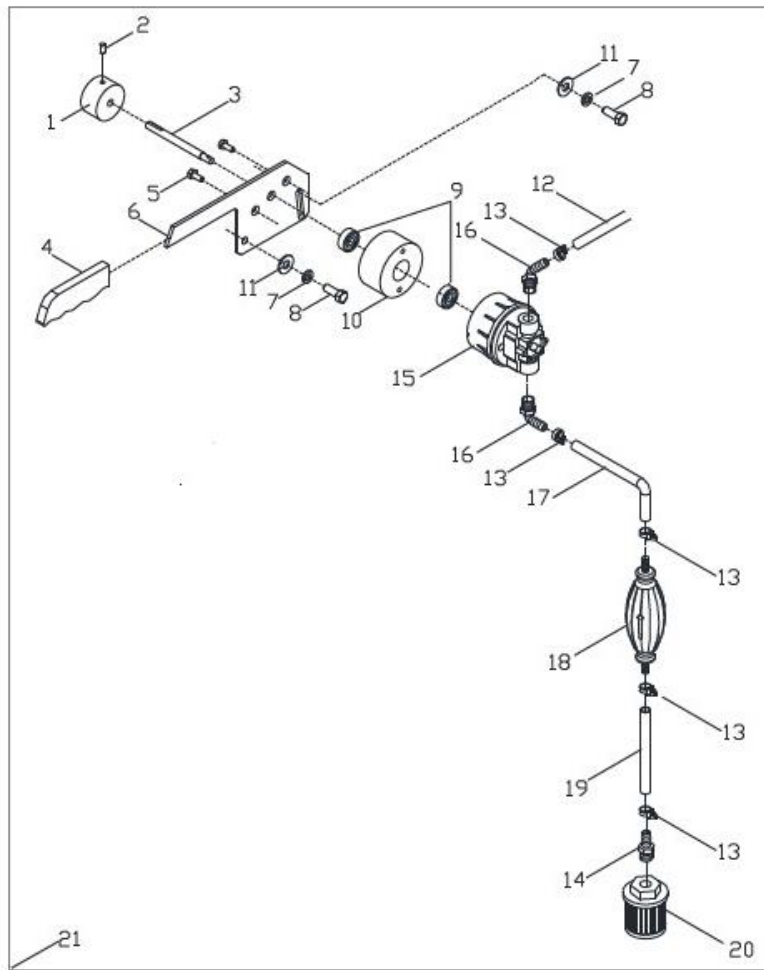

GASOLINE ONLY

ENGINE WATER PUMP ASSEY					
ITEM	SKU #	PART #	DESCRIPTION	BBS20	LISTPRICE
1	0414FA01SA	POCA200038	BBS20 ALUMINUM WATER PUMP PULLEY 2" (POCA200038)	1	$40.00
2	0414RF01SA	BBS065	SCREW, SHS 1/4"-20 X 1/2"	4	$1.08
3	0414RF02SA	BBS066	BBS20 SHAFT PUMP	1	$22.00
4	0414RF03SA	BBS067	GRIP, PUMP HANDLE - (OBSOLETE) NEVER USED ON BBS20	1	$0.00
5	0414RF04SA	BBS068	SCREW, RHM 1/4"-20 X 5/8"	2	$2.00
6	0414RF05SA	BBS069	BRACKET, PUMP MOUNTING	1	$28.00
7	0414RF06SA	BBS070	WASHER LOCK, 3/8"	2	$1.08
8	0414RF07SA	BBS071	SCREW, HHC 3/8"-16 X 1"	2	$1.25
9	0414RF08SA	BBS072	BEARING, BALL	2	$12.00
10	0414RF09SA	BBS073	CAP, WATER PUMP	1	$32.00
11	0414RF10SA	BBS074	WASHER, FLAT 3/8"	2	$1.08
12	0414RF11SA	BBS075	HOSE, BRAIDED PVC 3/8" X 5/8", WATER PUMP HEAD	1	$7.00
13	0414RF12SA	BBS076	HOSE CLAMP WATER PUMP, BBS20	4	$1.00
*14	0414RF13SA	BBS077	FITTING, PLASTIC STR 6 BARB (2015 MODELS)	2	$4.00
15	0414RF14SA	BBS078	BASE, WATER PUMP	1	$170.00
16	0414RF15SA	BBS079	FITTING, PLASTIC 90 6 BARB	1	$4.00
17	0414RF16SA	BBS080	HOSE, BRAIDED PVC 3/8" X 5/8"	1	$8.00
18	0414RF17SA	BBS081	BULB, PRIMER	1	$34.00
19	0414RF18SA	BBS082	HOSE, BRAIDED PVC 3/8" X 5/8" STRAINER	1	$26.00
20	0414RF19SA	BBS083	STRAINER, INLET 3/8"	1	$32.00
21	0414RF20SA	EE9585	BBS20 (GAS ONLY) WATER PUMP KIT - EE9585	1	$430.00