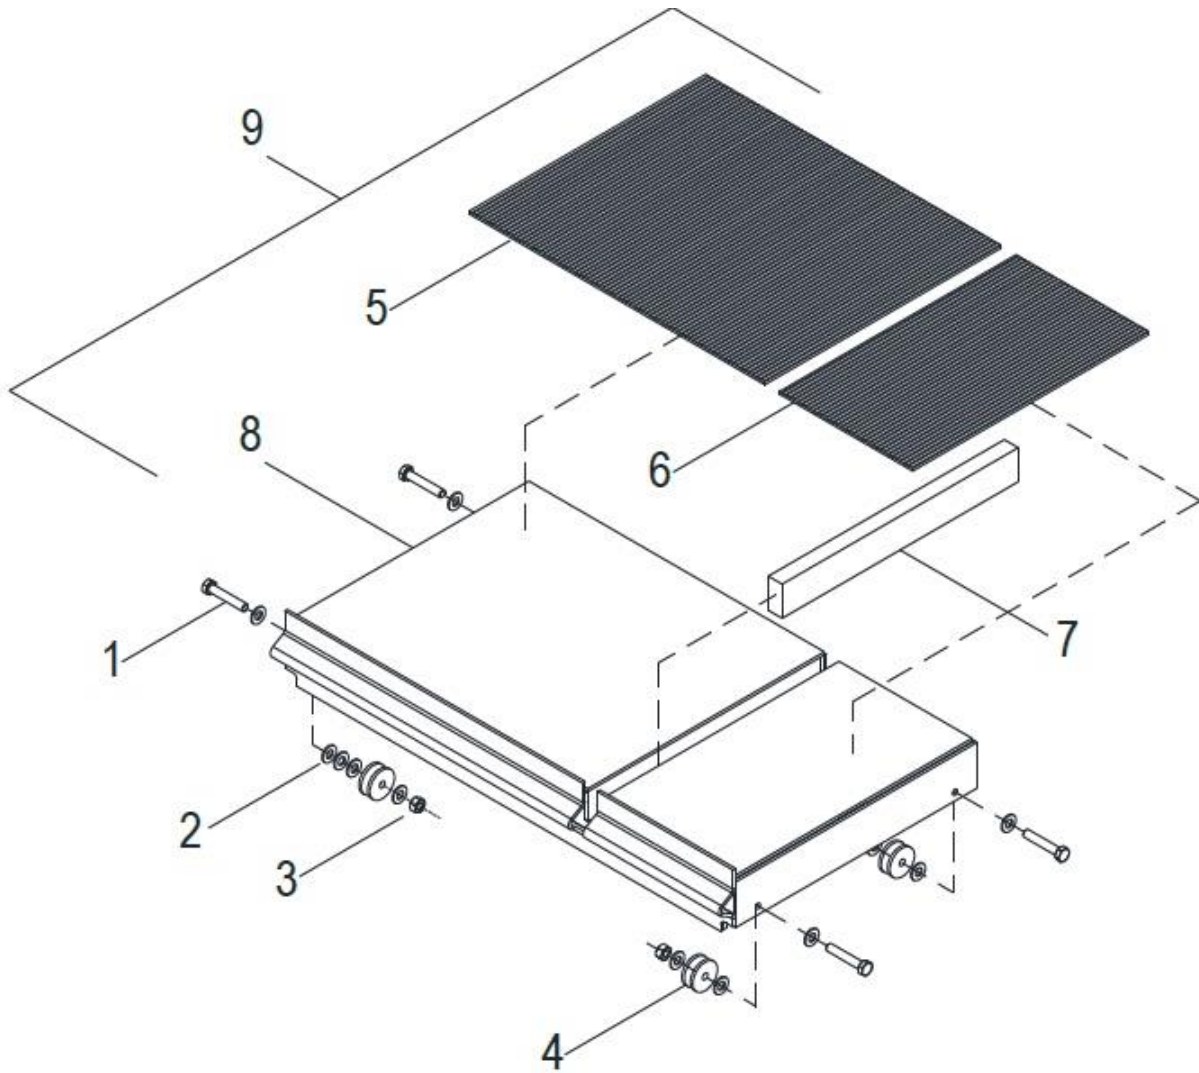

BBS20

PARTS BREAKDOWN

CART ASSEMBLY

CART ASSEY					
ITEM	SKU #	PART #	DESCRIPTION	BBS20	LISTPRICE
1	TOCD056134		HEX BOLT HD, 5/16" X 1-3/4" - 119810	4	\$1.25
2	RNPX056GAL		PLAIN WASHER, 5/16 ID X 3/4 OD FL ZP - 174990	16	\$1.08
3	TCCS056GAL	T148	HEX LOCK NUT 5/16" - T148 - 227821	4	\$1.25
4	0414NY01CR		BBS20 1-1/4" STEEL BALL BEARING WHEEL D-1796	4	\$13.00
5	0414HN01CR		RUBBER V-RIB (15" X 12")	1	\$10.00
6	0414HN02CR		RUBBER V-RIB (6-3/4" X 12")	1	\$6.00
7	0414MD01CR		BBS20 CART WOOD INSERT	1	\$15.00
8	0414CO01CR		BBS20 CONVEYOR CART	1	\$160.00
9	0414CO01EF		BBS20 CART CONVEYOR ASSEMBLY W/ WHEELS	1	\$210.00

CUTTING TRAY ASSEY

TRAY ASSEY					
ITEM	SKU #	PART #	DESCRIPTION	BBS20	LISTPRICE
1	TOCD014100		HEX BOLT 1/4 X 1" NC	5	\$1.25
2	0414HN01CA		BBS20 SPLASH CURTAIN	1	\$30.00
3	0414SO01CA		BBS20 SPLASH CURTAIN SUPPORT	1	\$15.00
4	RNPX014GAL		PLAIN WASHER 1/4" (GALVANIZED)	5	\$1.08
5	TCCS014GAL	T159	LOCK NUT, 1/4 NC - T159	5	\$1.25
6	0414LA01CA		BBS20 9/16" GUARD BLADE WRENCH	1	\$28.00
7	0414RF01CA	37036704	DRAIN EXPANSION PLUG 2" (37036704)	1	\$17.00