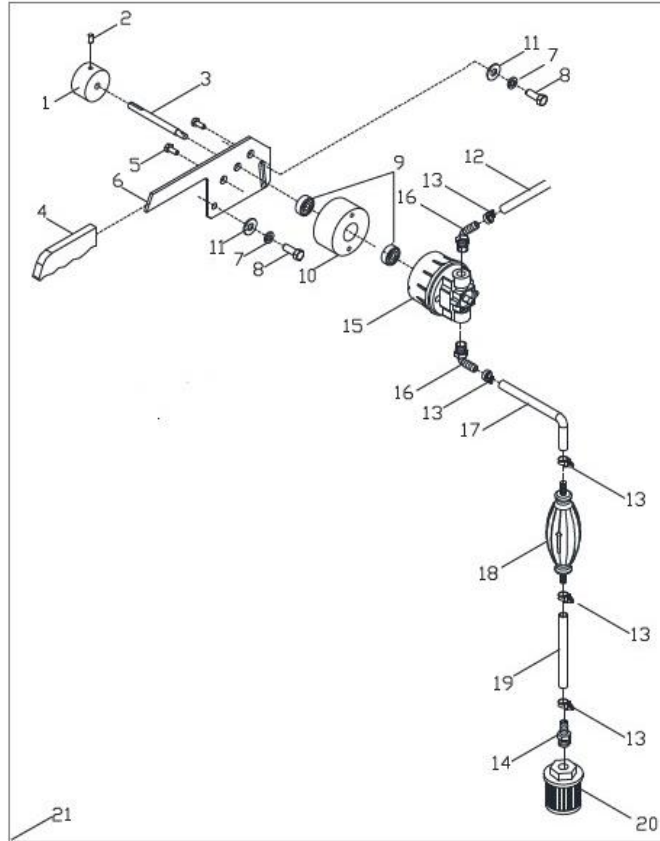

WATER PUMP (GAS MODEL) ASSEY

ENGINE WATER PUMP ASSEY					
ITEM	SKU #	PART #	DESCRIPTION	BBS20	LISTPRICE
1	0414FA01SA	POCA200038	BBS20 ALUMINUM WATER PUMP PULLEY 2" (POCA200038)	1	$40.00
2	0414RF01SA		SCREW, SHS 1/4"-20 X 1/2"	4	$1.08
3	0414RF02SA		BBS20 SHAFT PUMP	1	$22.00
4	0414RF03SA		GRIP, PUMP HANDLE	1	$5.00
5	0414RF04SA		SCREW, RHM 1/4"-20 X 5/8"	2	$2.00
6	0414RF05SA		BRACKET, PUMP MOUNTING	1	$28.00
7	0414RF06SA		WASHER LOCK, 3/8"	2	$1.08
8	0414RF07SA		SCREW, HHC 3/8"-16 X 1"	2	$1.25
9	0414RF08SA		BEARING, BALL	2	$12.00
10	0414RF09SA		CAP, WATER PUMP	1	$32.00
11	0414RF10SA		WASHER, FLAT 3/8"	2	$1.08
12	0414RF11SA		HOSE, BRAIDED PVC 3/8" X 5/8", WATER PUMP HEAD	1	$7.00
13	0414RF12SA		HOSE CLAMP WATER PUMP, BBS20	4	$1.00
14	0414RF13SA		FITTING, PLASTIC STR 6 BARB (2015 MODELS)	4	$4.00
15	0414RF14SA		BASE, WATER PUMP	1	$170.00
16	0414RF15SA		FITTING, PLASTIC 90 6 BARB	1	$4.00
17	0414RF16SA		HOSE, BRAIDED PVC 3/8" X 5/8"	1	$8.00
18	0414RF17SA		BULB, PRIMER	1	$34.00
19	0414RF18SA		HOSE, BRAIDED PVC 3/8" X 5/8" STRAINER	1	$26.00
20	0414RF19SA		STRAINER, INLET 3/8"	1	$32.00
21	0414RF20SA	EE9585	BBS20 WATER PUMP KIT - EE9585	1	$430.00