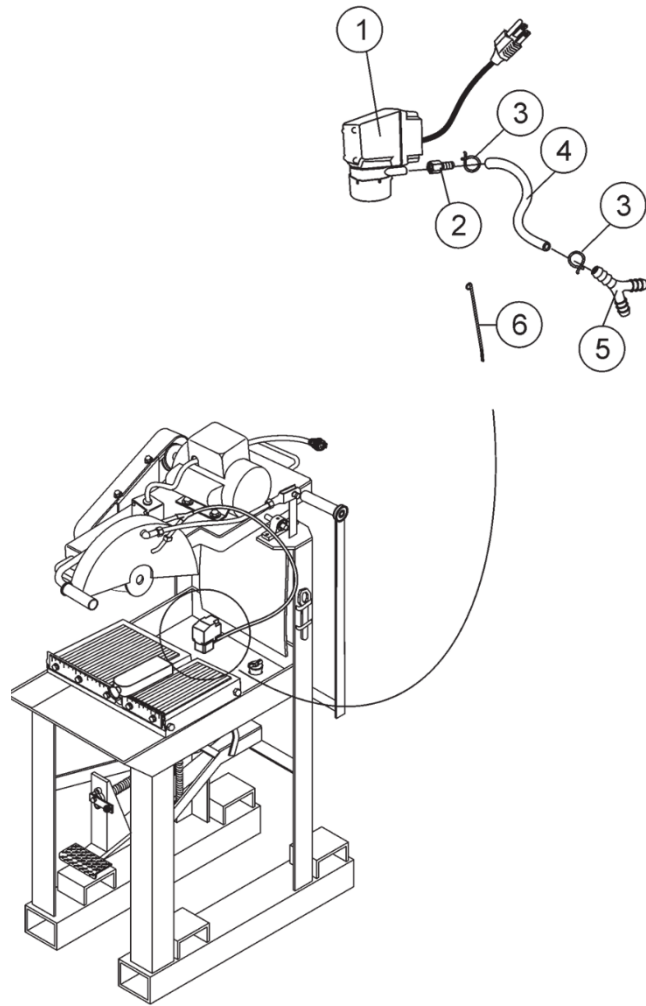

ELECTRIC ONLY

MOTOR WATER PUMP ASSEY					
ITEM	SKU #	PART #	DESCRIPTION	BBS20	LISTPRICE
1	518200	518200	BBS20E (ELECTRIC ONLY) WATER PUMP KIT - 518200	1	$120.00
2	ASK FOR #	26077-001	FITTING, BRASS 6 BARB 1/4FP	1	$5.00
3	ASK FOR #	12694-001	HOSE CLAMP	2	$1.08
4	0401RF01SA	23867-006	4FT TUBING, VINYL 5/16	1	$3.50
5	ASK FOR #	14233-002	Y-FITTING	1	$2.00
6	ASK FOR #	1662	TIE, CABLE	1	$4.00

Octavio Chavez
North America Sales Manager

manager@tkequip.com
www.tkequip.com

Jaime Ortiz
Office: (956) 796-9411

Fax: (956) 462 2500

Parts & Customer Service
parts@btmequipment.com
service@btmequipment.com