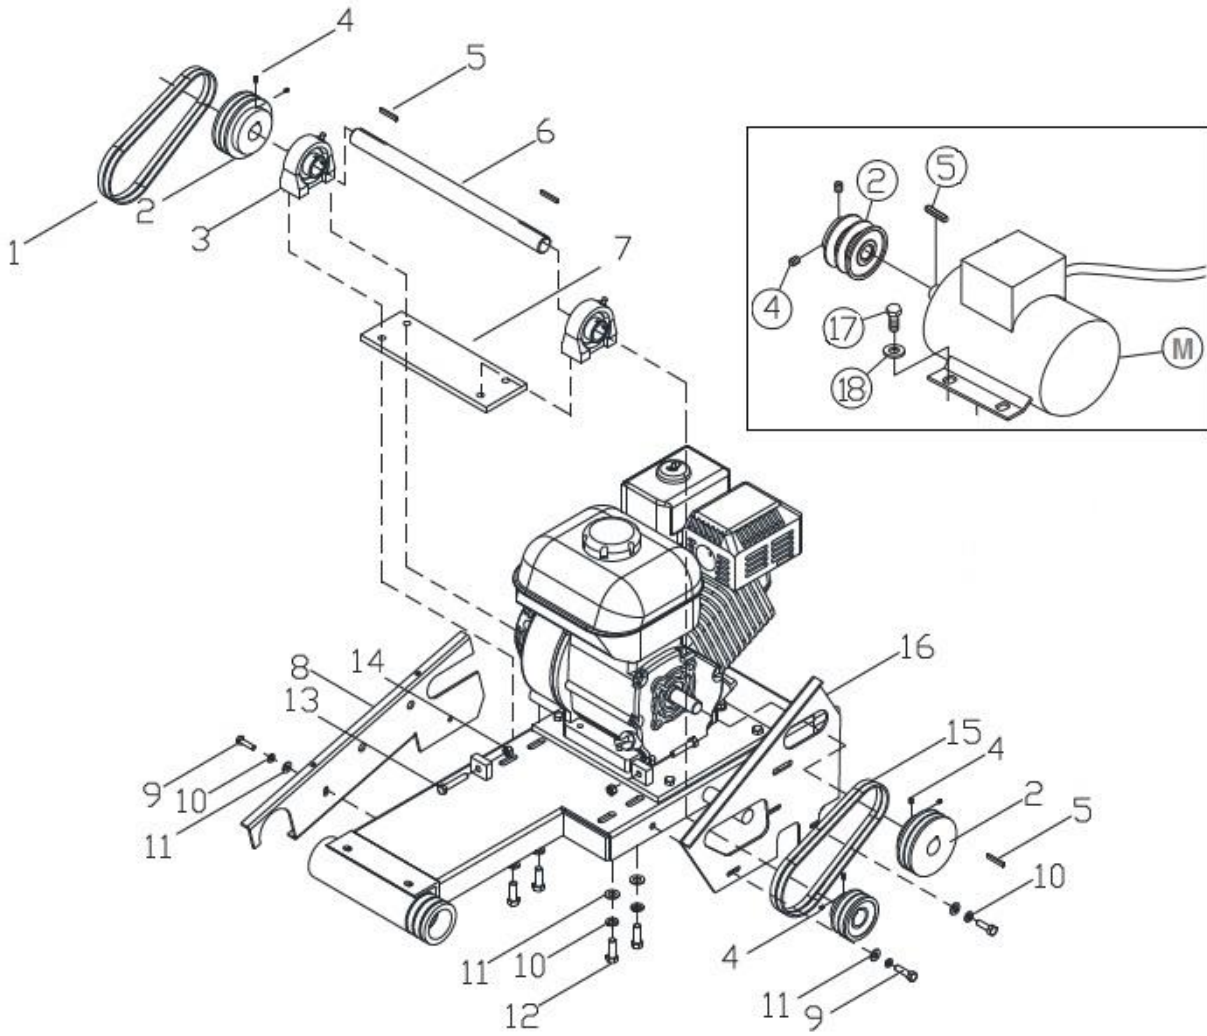

13	RNPX038GAL	T112	PLAIN WASHER 3/8" - T112 - C139 - 174986 - 701032	10	$1.25
14	ASK FOR #	BBS028	MOTOR SPACER MOUNT	2	$20.00
15	TCCS038GAL	T114	HEX LOCK NUT 3/8" - 227830 - T114 - C142	6	$1.25
16	O414CO01BM	BBS029	BBS20 BELT TIGHTENER	2	$12.00
17	POCR3180342R	O414CR03CO	PULLEY SPINDLE 3-1/8" O.D. CAL 3/4 GAS & ELECTRIC, BBS20	1	$63.00
18	ASK FOR #	BBS030	BBS20E BELT GUARD BOLT	2	$2.00

JACKSHAFT ASSEY					
ITEM	SKU #	PART #	DESCRIPTION	BBS20	LISTPRICE
1	O414BN01JF	O4143VX375	BELT-V 3VX375 SPINDLE - O4143VX375	2	$30.00
2	POCR2581002R	O414CR01JF	JACKSHAFT & 13 HP ENGINE PULLEY 2-5/8" O.D. CAL 1", BBS20 (GASOLINE ONLY)	3	$60.00
3	O414CH01JF	BBS031	PILLOW BLOCK, 1"	2	$40.00
4	OPFR014014	OPFR014014	SET SCREW, 1/4"	6	$1.70
5	O414CC01JF	O414CC01JF	KEY SQUARE 1/4" X 1-1/4"	3	$3.00
6	O414CR02JF	BBS032	BBS20 JACKSHAFT 1" X 15-1/8"	1	$25.00
7	O414PL01JF	BBS033	BBS20 SUPPORT PLATE, JACKSHAFT	1	$12.00
8	O414LA01GB	BBS034	BBS20 MOUNTING BRACKET, BELT GUARD	1	$28.00
9	TOCD038100	C138	HEX BOLT 3/8 X 1 - C138	4	$1.08
10	RNRX038GAL	T113	LOCK WASHER 3/8 T113 - C144 -176230	8	$1.25
11	RNPX038GAL	T112	PLAIN WASHER 3/8" - T112 - C139 - 174986 - 701032	8	$1.25
12	TOCD038114	226220	HEX BOLT HD, 3/8 X 1-1/4 HX GR5 - 226220 - 134990	4	$1.25
13	TOCD038400	TOCD038400	HEX BOLT HD, 1/4" X 4"	2	$1.25
14	TCCS038GAL	T114	HEX LOCK NUT 3/8" - 227830 - T114 - C142	2	$1.25
15	O414BN02JF	3VX250	BELT-V 3VX250 DRIVE	2	$27.00
16	O414LA02GB	BBS035	BELT GUARD MOUNT	1	$48.00