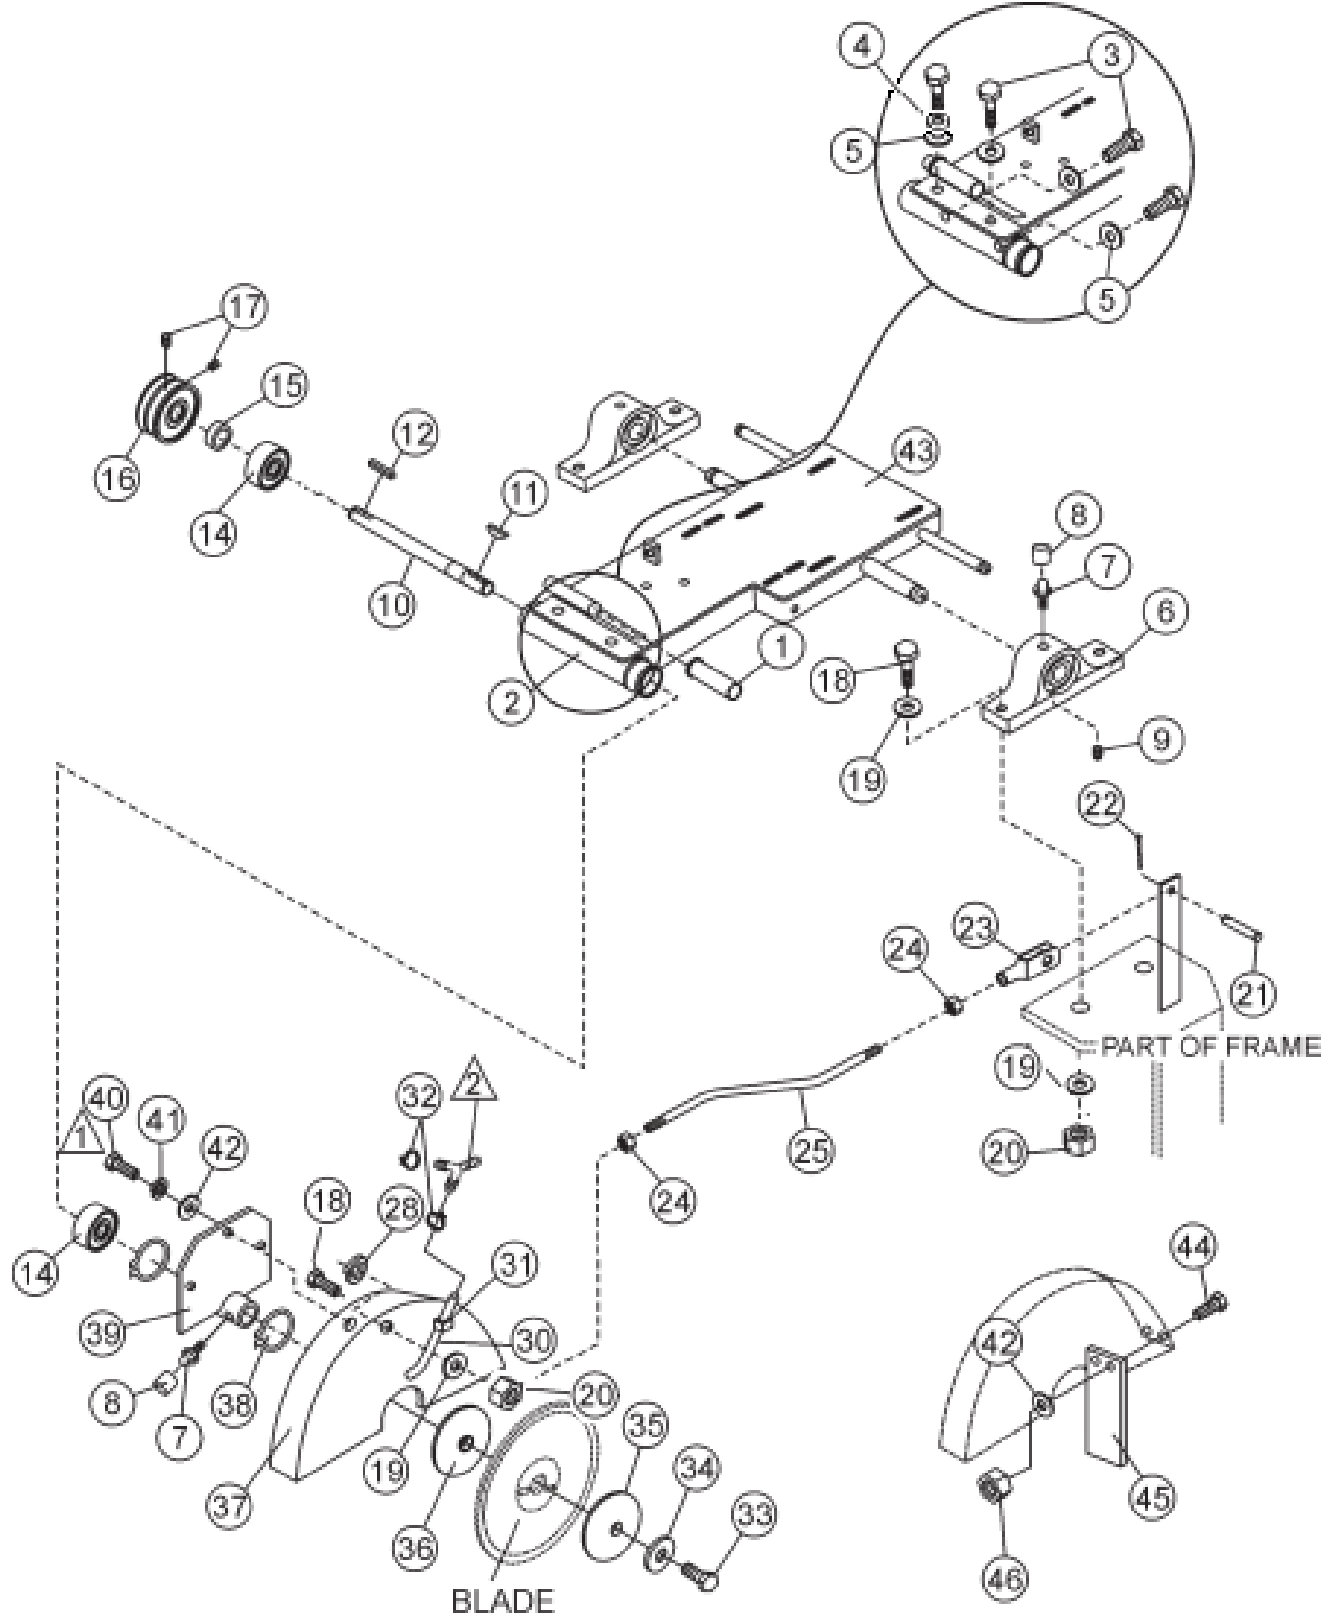

SPINDLE BLADE ASSEY					
ITEM	SKU #	PART #	DESCRIPTION	BBS20	LISTPRICE
1	0000RF01RJ	T166	CONTROL & DUMPING HANDLE GRIPS - 139350 - T166 (ROUND)	1	$12.00
2	0414BH01CO	BBS046	BBS20 TUBE SPINDLE ASSAY W/FITTING	1	$60.00
3	TOCD056100	TOCD056100	HEX BOLT, 5/16-18 X 1 HX GR2 CP NC - 225980	4	$1.25
4	RNRX056GAL	RNRX056GAL	SPRING WASHER, 5/16" - 176220	4	$1.08
5	RNPX056GAL	RNPX056GAL	PLAIN WASHER, 5/16 ID X 3/4 OD FL ZP - 174990	4	$1.08
6	00CHPI2100	T150	PILLOW BLOCK, 1" (INCLUDES 7,8 Y 9)	2	$60.00
7	0000GRH200	C155	FTG, GREASE ST 1/8 NPT - 110680 - C155	1	$2.50
8	N/A	BBS063	GREASE FITTING CAP, (INCLUDED ON 0000GRH200)	3	$0.00
9	N/A	BBS064	SET SCREW, PILLOW BLOCK (INCLUDED ON 0414CH01CO)	2	$0.00
10	0414CR01CO	BBS047	BBS20 SHAFT SPINDLE 3/4" x 11-7/8"	1	$30.00
11	0414CC01CO	BBS048	BBS20 KEY 3/16 X 1"	1	$1.25
12	0414CC02CO	BBS049	KEY 3/16 X 1-1/4"	1	$1.25
14	0414RF01CO	5204RS	BBS20 BEARING 5204RS	2	$25.64
15	0414CR02CO	BBS050	BBS20 JACKSHAFT SPACER 1/2"	1	$1.00
16	POCR3180342R	0414CR03CO	PULLEY SPINDLE 3-1/8" O.D. CAL 3/4" GAS & ELECTRIC	1	$63.00
17	OPFR014014	OPFR014014	SET SCREW, 1/4"	2	$1.70
18	TOCD038134	C527	HEX BOLT HD, 3/8 X 1-3/4 - 226240	5	$1.25
19	RNPX038GAL	T112	PLAIN WASHER 3/8" - T112 - C139 - 174986 - 701032	5	$1.25
20	TCCS038GAL	T114	HEX LOCK NUT 3/8" - 227830 - T114 - C142	5	$1.25
21	0414CR04CO	BBS051	PIN, CLEVIS 3/8 X 1-1/8 IN	1	$3.00
22	CHA 316 2	T111	PIN COTTER, 3/16 X 2" - T111 - SC3116200GAL	1	$1.08
23	0414RF01GD	BBS052	CONNECTING ADJUSTABLE YOKE ROD	1	$20.00
24	TCCN038GAL	T410	HEX NUT 3/8 NC - T410 - C142 - 227814	2	$1.25
25	0414CR01GD	BBS053	BBS20 BLADE GUARD TIE ROD	1	$20.00
28	RNRX038GAL	RNRX038GAL	LOCK WASHER, 3/8"	2	$1.25
30	0414RF02GD	BBS054	BLADE COOLER HOSE 1/4"	2	$10.00
31	0414RF03GD	BBS055	CLAMP HOSE, BLADE GUARD	2	$1.00
32	0414RF04GD	BBS056	CLAMP HOSE	2	$1.00
33	TOFD038114	TOFD038114	HEX BOLT, 3/8" x 1-1/4" NF	1	$3.00
34	RNRX038GAL	T113	LOCK WASHER 3/8 T113 - C144 - 176230	1	$1.25
35	0414CR05CO	BBS057	BBS20 OUTER FLANGE	1	$12.00
36	0414CR06CO	BBS058	BBS20 INNER FLANGE	1	$12.00
37	0414CO01GD	BBS059	BBS20 BLADE GUARD ASSAY	1	$95.00
38	0414RF05GD	BBS060	SNAP RING	2	$1.08
39	0414CO02GD	BBS061	BBS20 MOUNTING PLATE, BLADE GUARD	1	$38.00
40	TOCD014112	TOCD014112	HEX BOLT 1/4" X 1-1/2"	3	$1.25
41	RNRX014GAL	RNRX014GAL	LOCK WASHER, 1/4"	3	$1.08
42	RNPX014GAL	RNPX014GAL	PLAIN WASHER 1/4" (GALVANIZED)	5	$1.08
43	0414CO02BM	BBS062	BBS20 MOTOR PLATE ASSAY W/WELDED HANDLE & GRIP	1	$200.00
44	TOCD014100	TOCD014100	HEX BOLT 1/4 X 1" NC	2	$1.25
45	0414HN01GD	0414HN01GD	BBS20 SPLASH SHIELD	1	$19.00
46	TCCS014GAL	T159	LOCK NUT, 1/4 NC - T159	1	$1.25