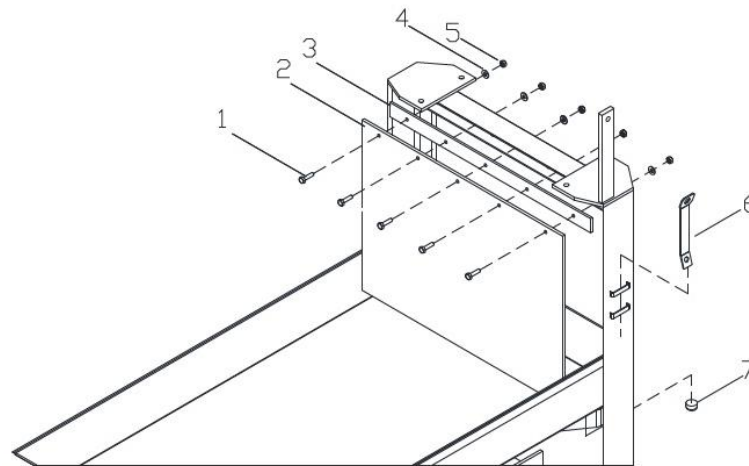

## PARTS BREAKDOWN (LIST PRICE)

CART ASSEY					
ITEM	SKU #	PART #	DESCRIPTION	BBS20	LISTPRICE
1	TOCD056134	119810	HEX BOLT HD, 5/16" X 1-3/4" - 119810	4	\$1.25
2	RNPX056GAL	174990	PLAIN WASHER, 5/16 ID X 3/4 OD FL ZP - 174990	16	\$1.08
3	TCCS056GAL	T148	HEX LOCK NUT 5/16" - T148 - 227821	4	\$1.25
4	0414NY01CR	D-1796	BBS20 1-1/4" STEEL BALL BEARING WHEEL D-1796	4	\$13.00
5	0414HN01CR	BBS001	RUBBER V-RIB (15" X 12") - BBS001	1	\$10.00
6	0414HN02CR	BBS002	RUBBER V-RIB (6-3/4" X 12") - BBS002	1	\$6.00
7	0414MD01CR	BBS003	BBS20 CART WOOD INSERT - BBS003	1	\$15.00
8	0414CO01CR	BBS004	BBS20 CONVEYOR CART- - BBS004	1	\$160.00
9	0414CO01EF	BBS005	BBS20 CART CONVEYOR ASSEMBLY W/ WHEELS - - BBS005	1	\$210.00