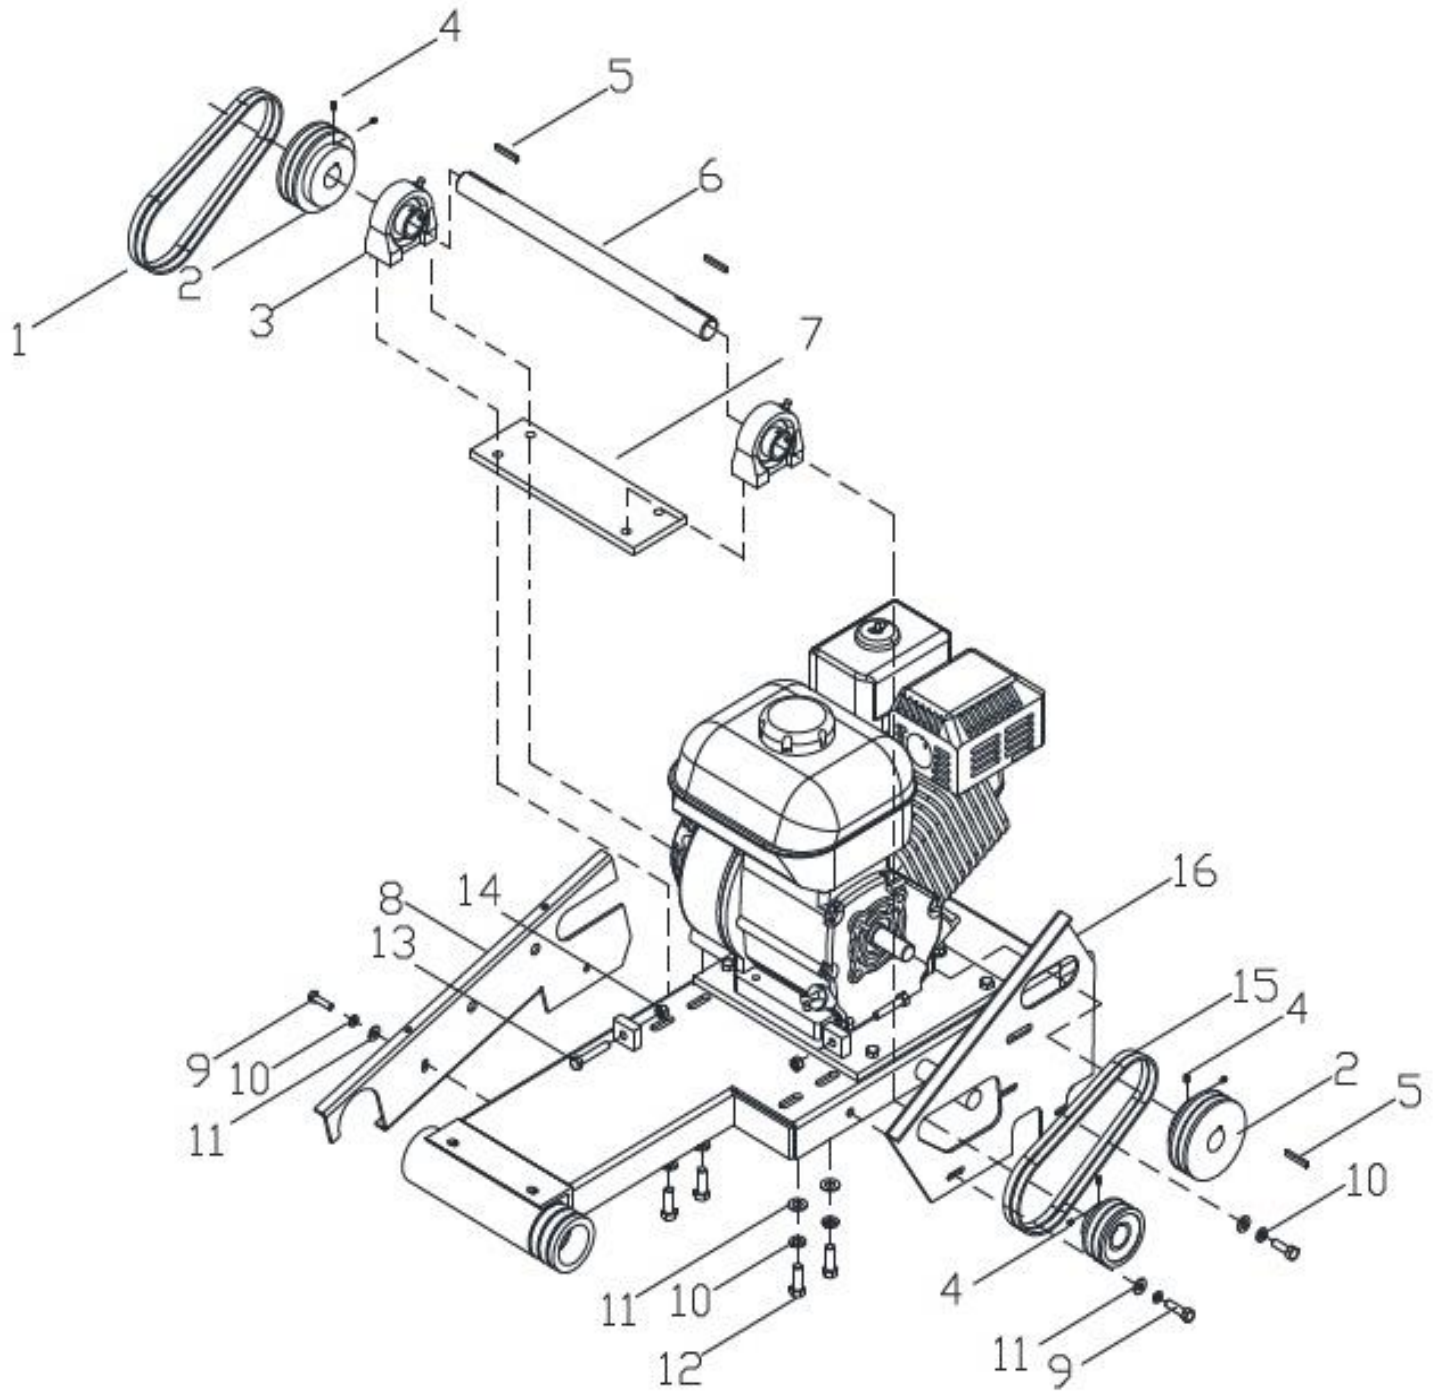

JACKSHAFT ASSEY

JACKSHAFT ASSEY					
ITEM	SKU #	PART #	DESCRIPTION	BBS20	LISTPRICE
1	0414BN01JF	04143VX375	BELT-V 3VX375 SPINDLE - 04143VX375	2	$30.00
2	POCR2581002R	0414CR01JF	JACKSHAFT & 13 HP ENGINE PULLEY 2-5/8" O.D. CAL 1", BBS20 (GASOLINE ONLY)	3	$60.00
3	0414CH01JF		PILLOW BLOCK, 1"	2	$28.00
4	OPFR014014		SET SCREW, 1/4"	6	$1.70
5	0414CC01JF		KEY SQUARE 1/4" X 1-1/4"	3	$3.00
6	0414CR02JF		BBS20 JACKSHAFT 1" X 15-1/8"	1	$20.00
7	0414PL01JF		BBS20 SUPPORT PLATE, JACKSHAFT	1	$12.00
8	0414LA01GB		BBS20 MOUNTING BRACKET, BELT GUARD	1	$28.00
9	TOCD038100	C138	HEX BOLT 3/8 X 1 - C138	4	$1.08
10	RNRX038GAL	T113	LOCK WASHER 3/8 T113 - C144 -176230	8	$1.08
11	RNPX038GAL	T112	PLAIN WASHER 3/8" - T112 - C139 - 174986 - 701032	8	$1.08
12	TOCD038114	226220	HEX BOLT HD, 3/8 X 1-1/4 HX GR5 - 226220 - 134990	4	$1.25
13	TOCD038400		HEX BOLT HD, 1/4" X 4"	2	$1.25
14	TCCS038GAL	T114	HEX LOCK NUT 3/8" - 227830 - T114 - C142	2	$1.25
15	0414BN02JF	3VX250	BELT-V 3VX250 DRIVE	2	$27.00
16	0414LA02GB		BELT GUARD MOUNT	1	$48.00

STEP PEDAL ASSEY