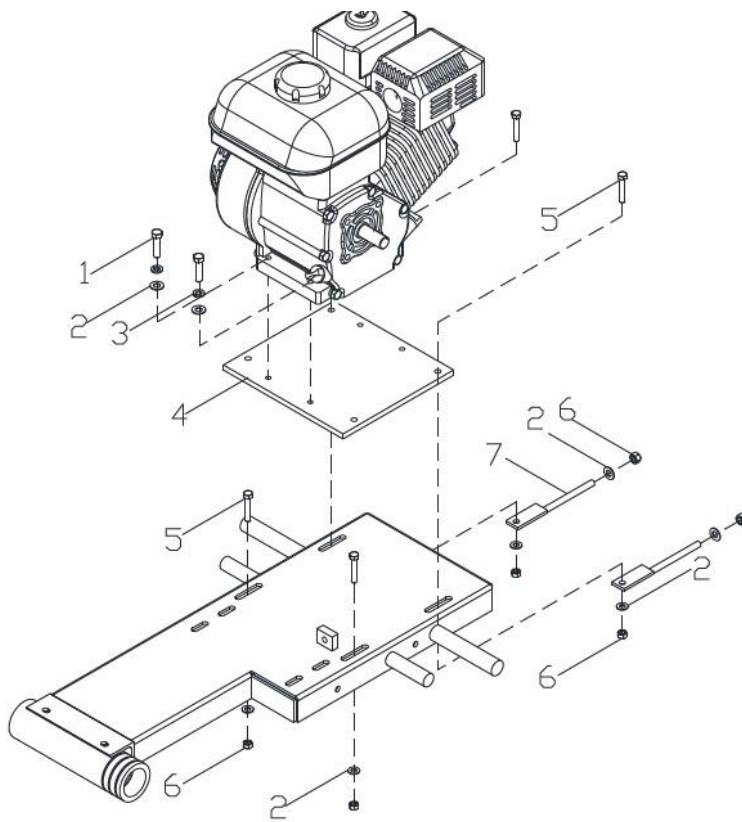

## PARTS BREAKDOWN (LIST PRICE)

CART ASSEY					
ITEM	SKU #	PART #	DESCRIPTION	BBS20	LISTPRICE
1	TOCD056134	119810	HEX BOLT HD, 5/16" X 1-3/4" - 119810	4	\$1.25
2	RNPX056GAL	174990	PLAIN WASHER, 5/16 ID X 3/4 OD FL ZP - 174990	16	\$1.08
3	TCCS056GAL	T148	HEX LOCK NUT 5/16" - T148 - 227821	4	\$1.25
4	0414NY01CR	D-1796	BBS20 1-1/4" STEEL BALL BEARING WHEEL D-1796	4	\$13.00
5	0414HN01CR	BBS001	RUBBER V-RIB (15" X 12") - BBS001	1	\$10.00
6	0414HN02CR	BBS002	RUBBER V-RIB (6-3/4" X 12") - BBS002	1	\$6.00
7	0414MD01CR	BBS003	BBS20 CART WOOD INSERT - BBS003	1	\$15.00
8	0414CO01CR	BBS004	BBS20 CONVEYOR CART- - BBS004	1	\$160.00
9	0414CO01EF	BBS005	BBS20 CART CONVEYOR ASSEMBLY W/ WHEELS - - BBS005	1	\$210.00

TRAY ASSEY					
ITEM	SKU #	PART #	DESCRIPTION	BBS20	LISTPRICE
1	TOCD014100	TOCD014100	HEX BOLT 1/4 X 1" NC	5	\$1.25
2	0414HN01CA	BBS006	BBS20 SPLASH CURTAIN	1	\$30.00
3	0414SO01CA	BB2007	BBS20 SPLASH CURTAIN SUPPORT	1	\$15.00
4	RNPX014GAL	BB2008	PLAIN WASHER 1/4" (GALVANIZED)	5	\$1.08
5	TCCS014GAL	T159	LOCK NUT, 1/4 NC - T159	5	\$1.25
6	0414LA01CA	BB2009	BBS20 9/16" GUARD BLADE WRENCH	1	\$28.00
7	0414RF01CA	37036704	DRAIN EXPANSION PLUG 2" (37036704)	1	\$17.00

ENGINE MOUNT ASSEY					
ITEM	SKU #	PART #	DESCRIPTION	BBS20	LISTPRICE
1	TOCD038112	T176	HEX BOLT 3/8" X 1-1/2" - T176 - C141 - 226230	4	\$1.25
2	RNPX038GAL	T112	PLAIN WASHER 3/8" - T112 - C139 - 174986 - 701032	10	\$1.25
3	RNRX038GAL	T113	LOCK WASHER 3/8 T113 - C144 - 176230	4	\$1.25
4	0414PL01BM	BBS010	BBS20 ENGINE MOUNT PLATE	1	\$25.00
5	TOCD038134	C527	HEX BOLT HD, 3/8 X 1-3/4 - 226240	4	\$1.25
6	TCCS038GAL	T114	HEX LOCK NUT 3/8" - 227830 - T114 - C142	6	\$1.25
7	0414CO01BM	BBS011	BBS20 BELT TIGHTENER	2	\$12.00
*8	202014M	202014M	HONDA GX390 W/CYLONE FILTER	1	\$1,125.00