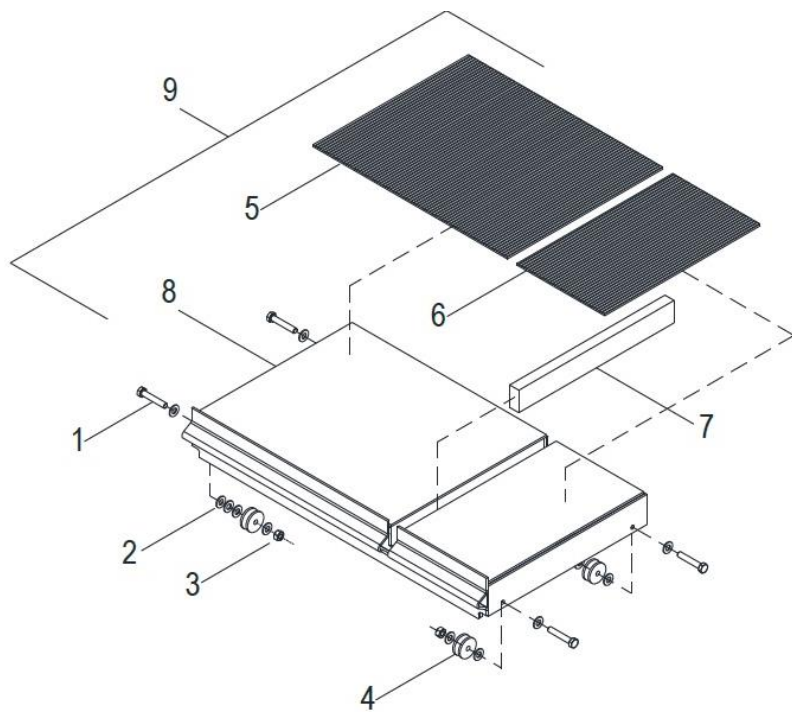

## PARTS BREAKDOWN (LIST PRICE)

CART ASSEY					
ITEM	SKU #	PART #	DESCRIPTION	BBS20	LISTPRICE
1	TOCD056134	119810	HEX BOLT HD, 5/16" X 1-3/4" - 119810	4	\$1.25
2	RNPX056GAL	174990	PLAIN WASHER, 5/16 ID X 3/4 OD FL ZP - 174990	16	\$1.08
3	TCCS056GAL	T148	HEX LOCK NUT 5/16" - T148 - 227821	4	\$1.25
4	0414NY01CR	D-1796	BBS20 1-1/4" STEEL BALL BEARING WHEEL D-1796	4	\$13.00
5	0414HN01CR	BBS001	RUBBER V-RIB (15" X 12") - BBS001	1	\$10.00
6	0414HN02CR	BBS002	RUBBER V-RIB (6-3/4" X 12") - BBS002	1	\$6.00
7	0414MD01CR	BBS003	BBS20 CART WOOD INSERT - BBS003	1	\$15.00
8	0414CO01CR	BBS004	BBS20 CONVEYOR CART- - BBS004	1	\$160.00
9	0414CO01EF	BBS005	BBS20 CART CONVEYOR ASSEMBLY W/ WHEELS - - BBS005	1	\$210.00