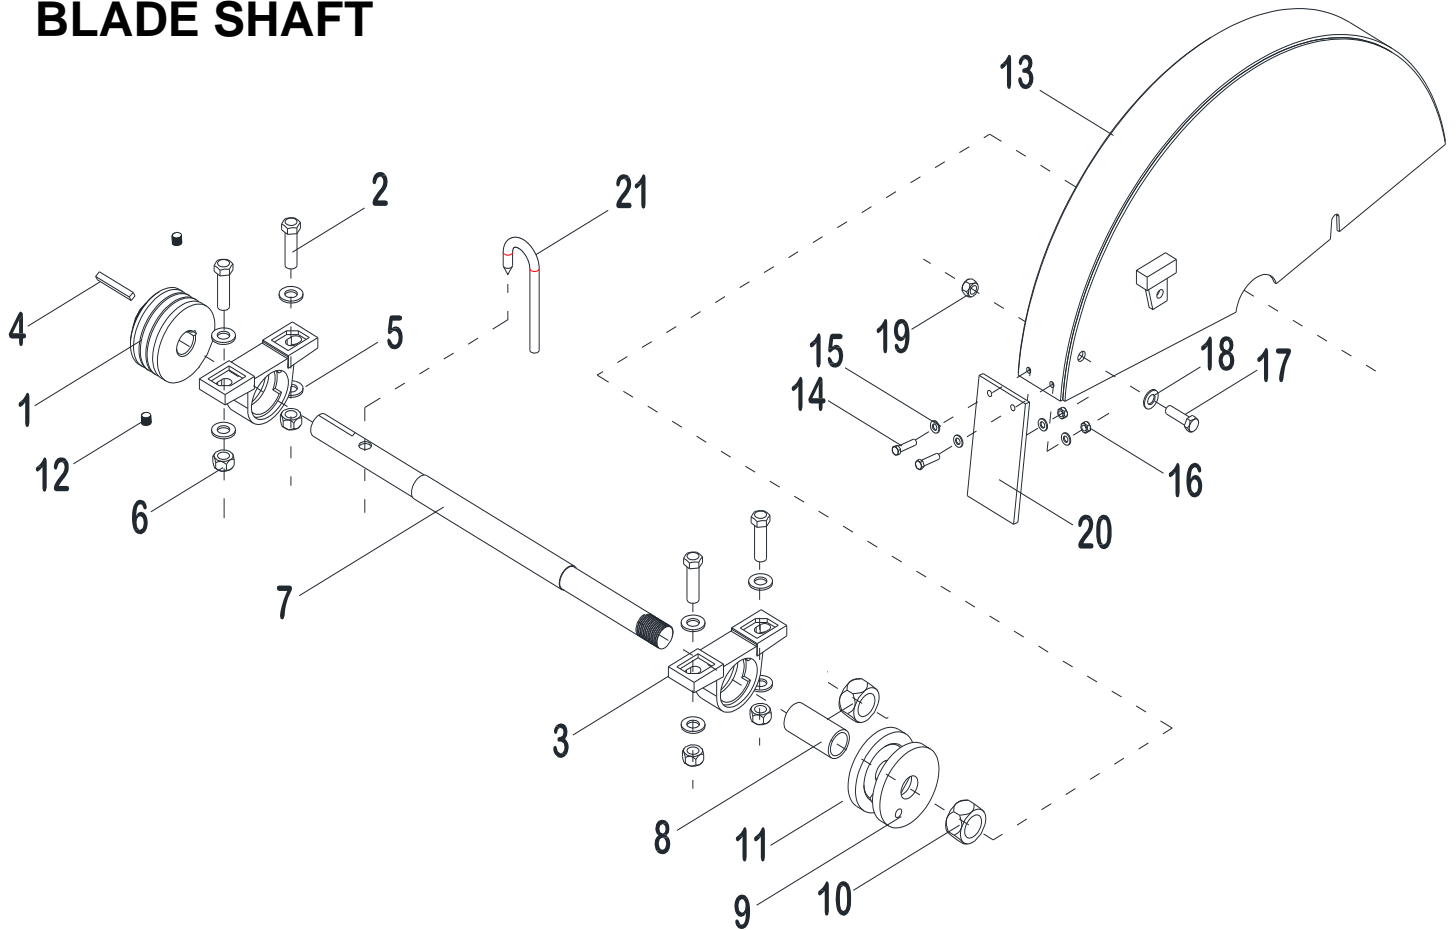

BLADE SHAFT

BLADE GUARD ASSEY					
ITEM	SKU #	PART #	DESCRIPTION	JCS	PRICE LIST
1	POFG3121003R	N/A	PULLEY 3-1/2 CAL 1 X 3 GROOVES (MSM) (JCS)	1	$55.00
2	TOCD012134	T189	HEX BOLT HD 1/2" X 1 3/4" - T189 - 226660	4	$3.00
3	00CHPI2100	T150	TRANSMISSION PILLOW BLOCK 1" - T150	2	$21.00
4	0400CU01CO	T144	KEY 1/4 X 2 - 432090 - 701025 - 0400CU01CO - T144	1	$1.25
5	RNPX012GAL	T105	PLAIN WASHER 1/2" - T105 - C172 - 174470	8	$2.12
6	TCCS012GAL	T106	HEX LOCK NUT 1/2" - T106 - 227854 - C304	4	$1.08
7	0400CR01CO	N/A	JCS BLADE SHAFT FITS SPACER 2-5/8" & 2 X HEX NUT 1"	1	$90.00
*8	0400TU01CO	N/A	JCS SAW BLADE ARBOR SPACER 2-5/8 (2019 VER. ONLY)	1 OP	$10.00
9	0400PL02CO	N/A	WASHER B W/PIN HOLE	1	$10.00
10	TCCI100GAL	N/A	LOCK NUT, 1" LEFT HAND (2 PER SAW ON 2020 VER.)	2	$9.26
11	0400PL01CO	N/A	WASHER A W/PIN	1	$12.00
12	OPFR056056	N/A	SET SCREW, 5/16 X 5/16	2	$1.70
13	0400CO01GD	N/A	JCS BLADE GUARD	1	$75.00
14	TOCD014100	N/A	HEX BOLT 1/4 X 1" NC	2	$1.25
15	RNPX014GAL	N/A	PLAIN WASHER, 1/4"	4	$1.25
16	TCCS014GAL	T159	LOCK NUT, 1/4 NC - T159	2	$1.25
17	TOCD038114	N/A	HEX BOLT HD, 3/8 X 1-1/4 HX GR5 - 226220 - 134990	1	$1.25
18	RNPX038GAL	T112	PLAIN WASHER 3/8" - T112 - C139 - 174986 - 701032	1	$1.08
19	TCCS038GAL	T114	HEX LOCK NUT 3/8" - 227830 - T114 - C142	1	$1.25
20	0000RF02GD	N/A	JCS MUD SPLASHER	1	$10.00
21	0418CR01FD	N/A	JCS "J" HOOK SHAFT LOCK	1	$12.00