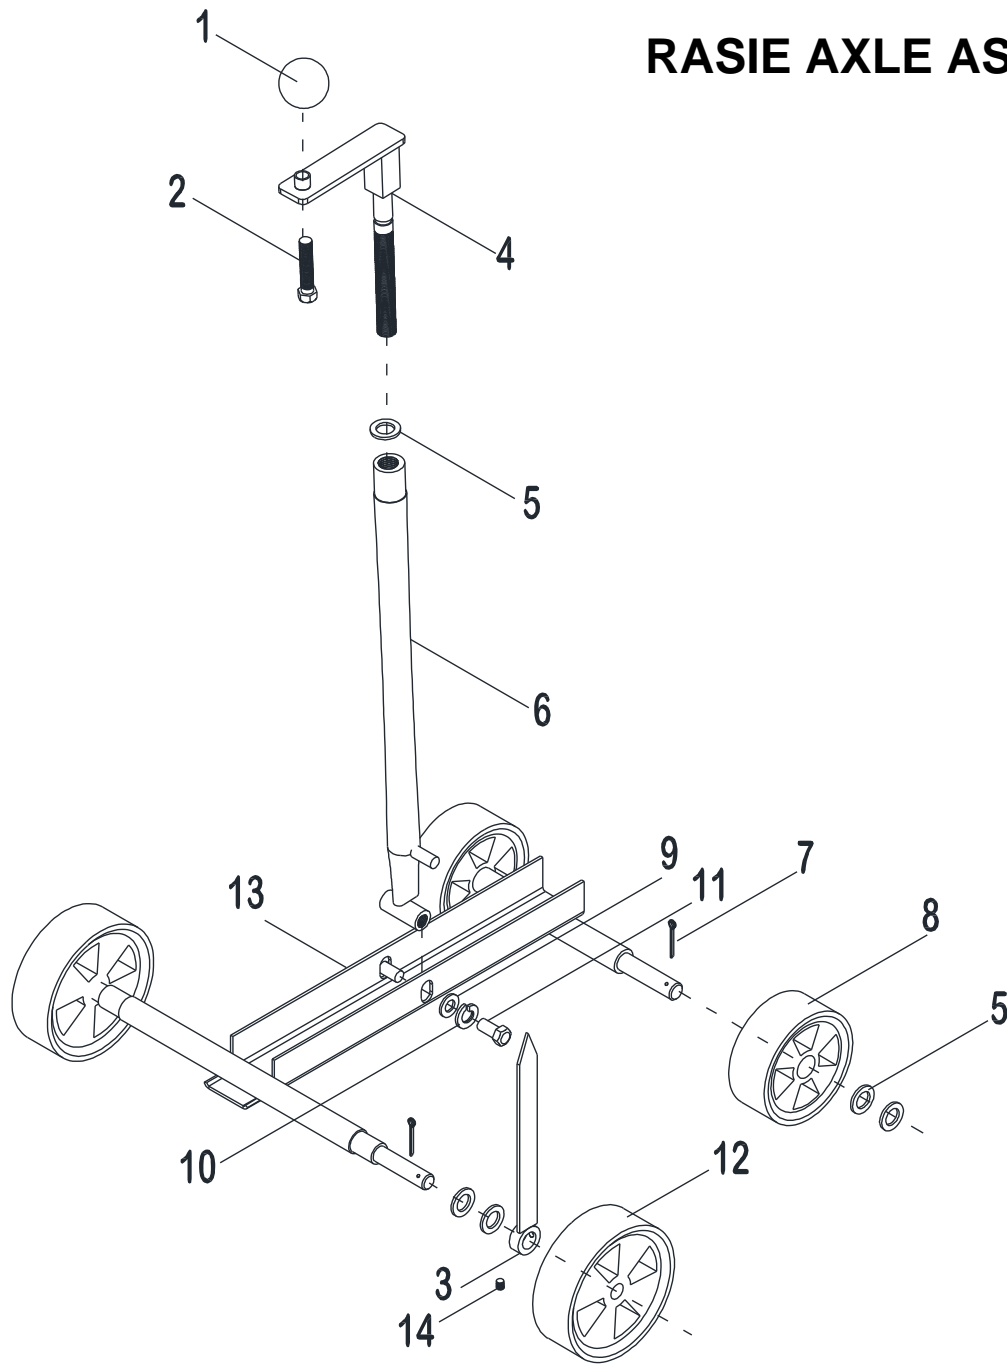

RASIE AXLE ASSEMBLY

RASISNG SCREW ASSEY					
ITEM	SKU #	PART #	DESCRIPTION	JCS	LISTPRICE
1	0000RF07RD	N/A	RAISE SCREW SAWS BALL KNOB	1	\$13.00
2	TOCD012212	T104	HEX BOLT HD 1/2" X 2-1/2" - T104 - C146 - 226690	1	\$1.25
3	0401CO02RD	N/A	JCS GUIDE SHAFT	1	\$5.00
4	0400CO01TE	N/A	JCS RAISING SCREW TUBE	1	\$32.00
5	RNPX034GAL	T108	PLAIN WASHER 3/4" X 1-1/2" - 174996 - T108 - 248277	9	\$3.02
6	0401CO01TE	N/A	JCS RAISING SCREW TUBE	1	\$40.00
7	SC18112NOR	T135	PIN COTTER, 1/8 X 1-1/2" - 135810 - 135790 - T135	4	\$1.08
8	0000RD05RD	N/A	5" X 2" FRONT WHEEL JCS	2	\$25.00
9	RNPX012NOR	N/A	PLAIN WASHER 1/2"	2	\$1.08
10	RNRX012GAL	T112	SPRING WASHER 1/2" - C145 - 176250 - T568 - T112	2	\$1.25
11	TOCD012100	226630	HEX BOLT HD, 1/2 X 1 - 226630	2	\$1.25
12	0000RD06RD	N/A	6" X 2" REAR WHEEL MSM/JCS/JCST	2	\$35.00
13	0401CO01RD	N/A	JCS AXLE ASSEMBLY	1	\$80.00
14	OPFR056056	N/A	SET SCREW, 5/16 X 5/16	1	\$1.70