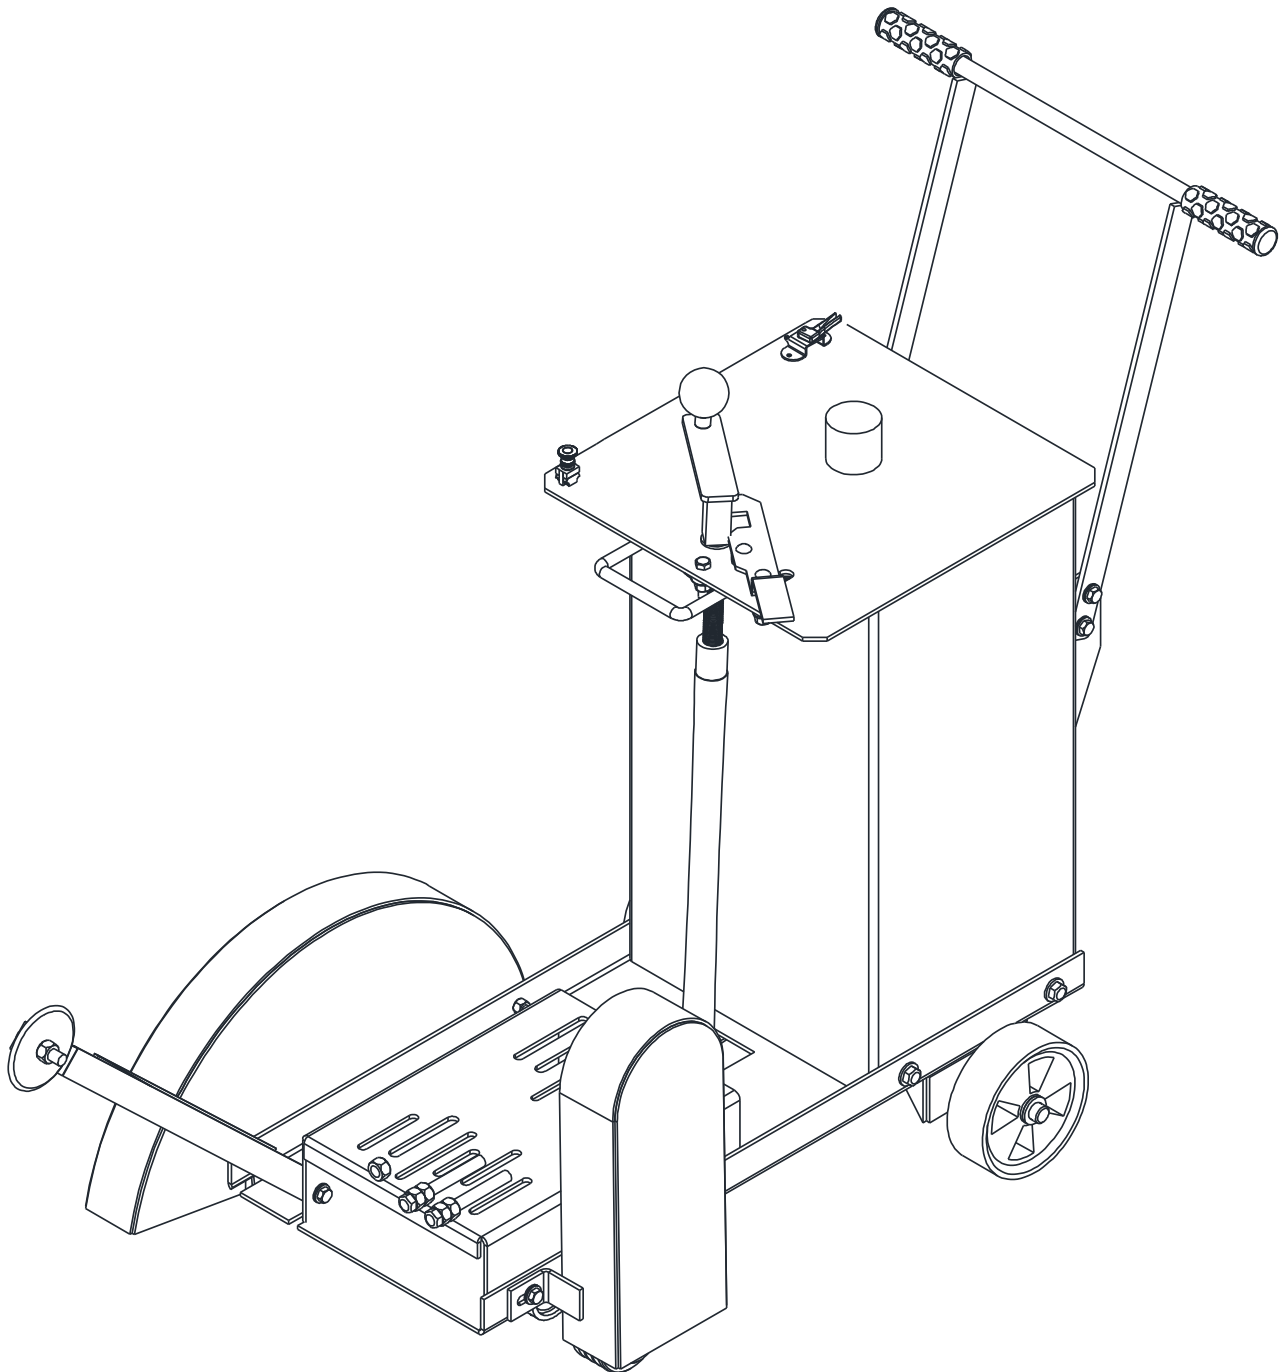

CONCRETE SAW

JCS 18"