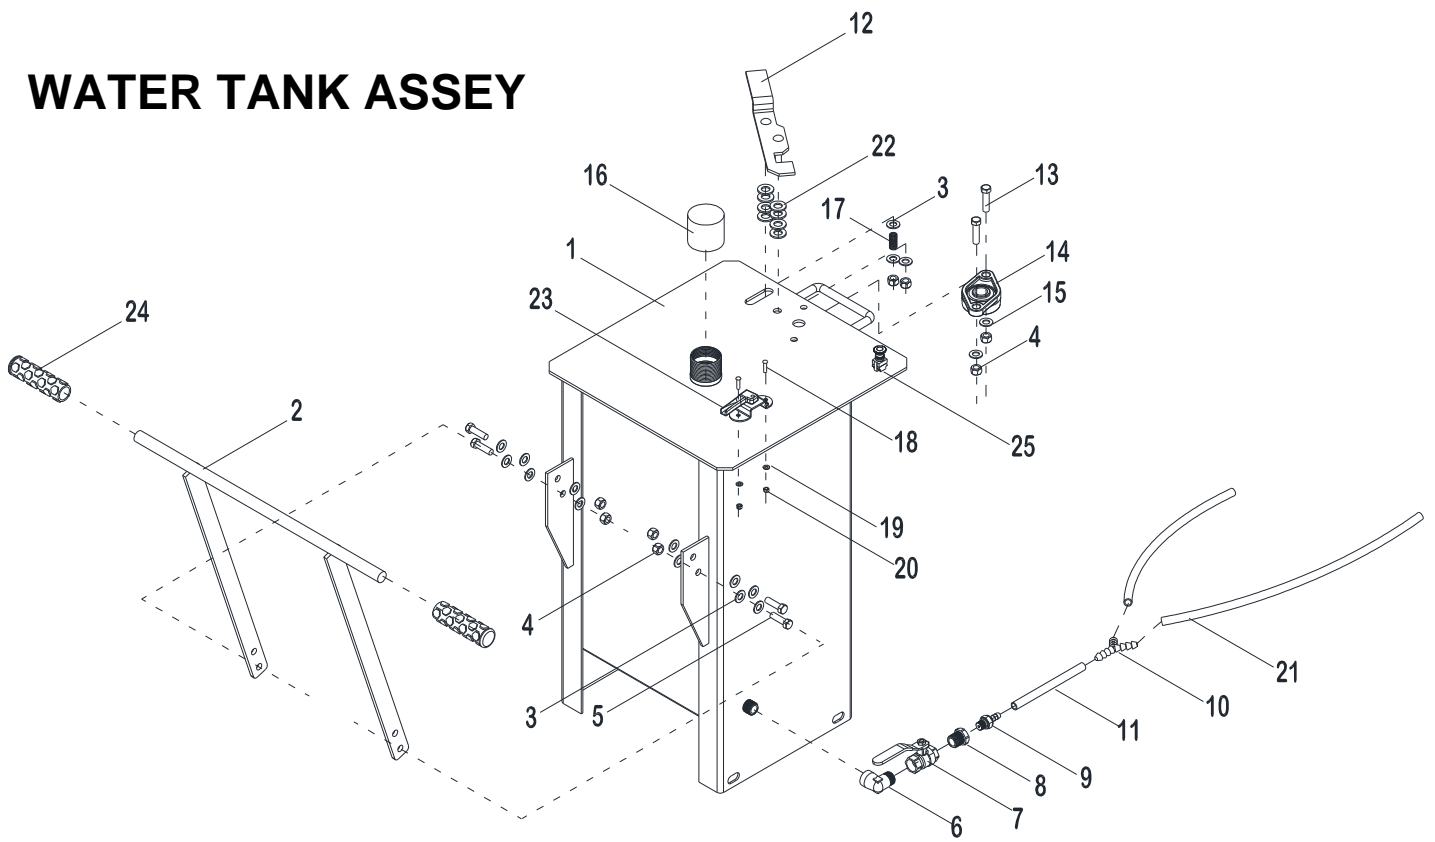

CONCRETE SAW

JCS 18"

WATER TANK ASSEY

WATER TANK ASSEY					
ITEM	SKU #	PART #	DESCRIPTION	JCS	PRICE LIST
1	0401CO02TA	N/A	JCS WATER TANK (PART OF FRAME)	1	\$405.00
2	0400CO01MA	N/A	JCS PUSH HANDLE W/GRIPS	1	\$60.00
3	RNPX038GAL	T112	PLAIN WASHER 3/8" - T112 - C139 - 174986 - 701032	15	\$1.08
4	TCCS038GAL	T114	HEX LOCK NUT 3/8" - 227830 - T114 - C142	8	\$1.25
5	TOCD038114	226220	HEX BOLT HD, 3/8 X 1-1/4 HX GR5 - 226220 - 134990	4	\$1.25
6	0000RF01TA	N/A	ELBOW FITTING 90 DEG 1/2"	1	\$7.30
7	0000RF02TA	N/A	WATER GLOBE BALL VALVE 1/2"	1	\$20.00
8	0000RF03TA	N/A	REDUCTION BUSHING 1/2" - 3/8"	1	\$52.50
9	0401RF03SA	N/A	DOWEL 3/8 - 1/4"	1	\$5.00
10	0401RF01SA	N/A	"Y" CONNECTOR 1/4" NYLON	1	\$3.50
11	0401RF02SA	N/A	PLASTIC HOSE 1/4" X 6"	1	\$20.00
12	0400CO01FR	N/A	JCS/JCST RAISE SCREW BREAK	1	\$26.00
13	TOCD038112	T176	HEX BOLT 3/8" X 1-1/2" - T176 - C141 - 226230	1	\$1.25
14	00CHPA2034	N/A	PILLOW BLOCK 3/4"	1	\$40.74
15	RNPX038GAL	T112	PLAIN WASHER 3/8" - T112 - C139 - 174986 - 701032	2	\$1.08
16	0402NY01TA	N/A	WATER TANK CAP 2"	1	\$10.00
17	0000RF01FR	N/A	SPRING 3/8" x 1"	1	\$5.00
18	TOCP036034	N/A	FILLISTER BOLT, 3/16" X 3/4"	2	\$6.00
19	RNPX036GAL	N/A	PLAIN WASHER, 3/16"	2	\$1.08
20	TCCS036GAL	N/A	HEX LOCK NUT, 3/16"	2	\$1.25
21	0401RF04SA	N/A	PLASTIC HOSE 1/4" X 18"	2	\$18.00
22	RNPX012GAL	T105	PLAIN WASHER 1/2" - T105 - C172 - 174470	2	\$2.12
23	0000RF06TA	N/A	THROTTLE CONTROL 35" JCS	1	\$10.00
23	0401RF01AR	N/A	JCS THROTTLE ASSEY TRIGGER & CABLE	1	\$30.00
24	0000RF01MA	CG0100	ALL SAWS HANDLE GRIPS	2	\$10.00
25	0200KI01GA	T195-1	ENGINE N.O KILL SWITCH RED (NO HARNESS) - 816769AS - 112500	1	\$18.00
25*	0200KI01GA	T193	ENGINE KILL SWITCH ASSEY RED (WITH HARNESS) 701007 - T193	1	\$29.00