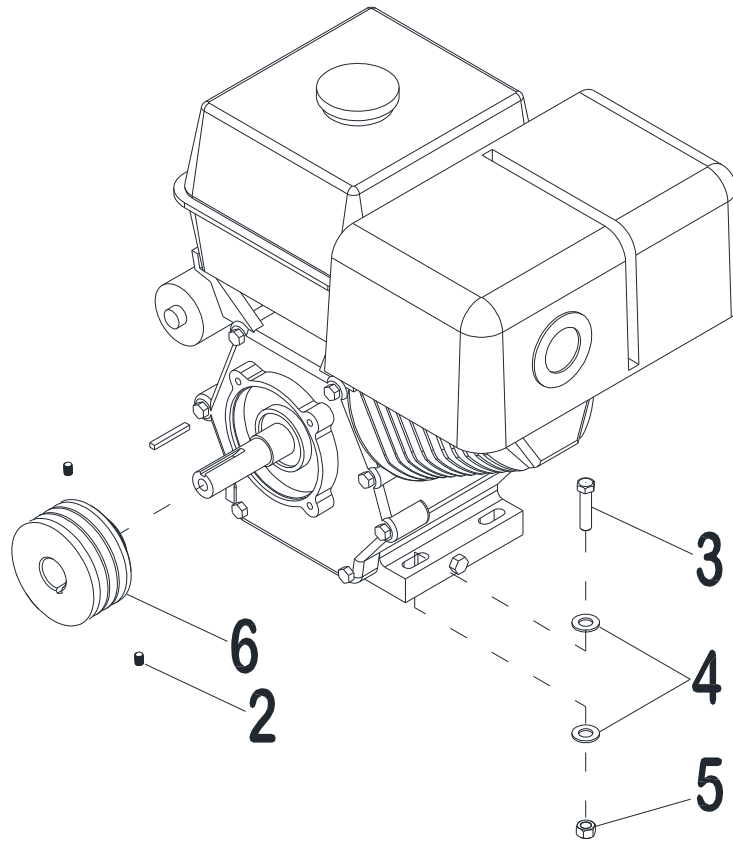

ENGINE

ITEM	SKU #	PART #	DESCRIPTION	JCS	LISTPRICE
1	202014M	N/A	HONDA ENGINE 13HP W/ CYCLON FILTER	1	$0.00
2	OPFR056056	N/A	SET SCREW, 5/16 X 5/16"	2	$0.30
3	TOCD038200	N/A	BOLT 3/8" X 2"	4	$1.23
4	RNPX038GAL	N/A	PLAIN WASHER 3/8"	8	$1.06
5	TCCS038GAL	N/A	LOCK NUT, 3/8"	4	$1.23
6	POFG3121003R	N/A	BLADE SHAFT PULLEY, 3-1/2" x 1" 3 GROVES	1	$23.77

Jaime Ortiz
Office: (956) 796-9411
Fax: (956) 462 2500
Parts & Customer Service
parts@btmequipment.com
service@btmequipment.com