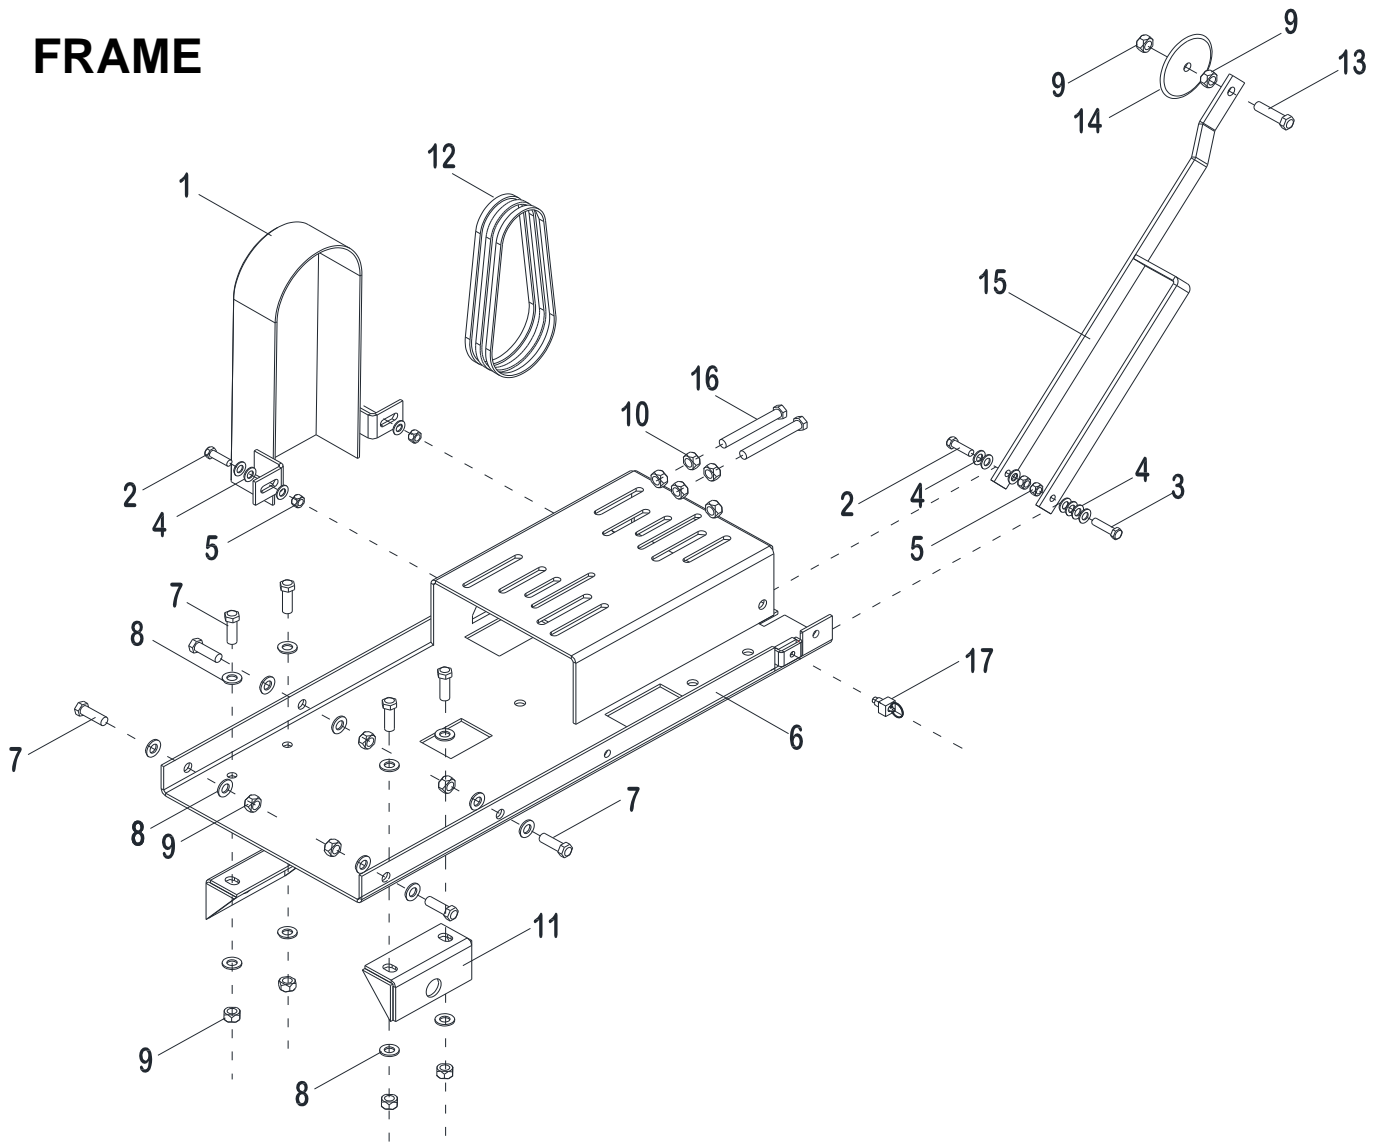

FRAME

ENGINE MOUNT ASSEY					
ITEM	SKU #	PART #	DESCRIPTION	JCS	LISTPRICE
1	0400CO01GB	N/A	JCS BELT GUARD	1	$60.00
2	TOCD038114	226220	HEX BOLT HD, 3/8 X 1-1/4 HX GR5 - 226220 - 134990	3	$1.25
3	TOCD038112	T176	HEX BOLT 3/8" X 1-1/2" - T176 - C141 - 226230	1	$1.25
4	RNPX038GAL	T112	PLAIN WASHER 3/8" - T112 - C139 - 174986 - 701032	13	$1.25
5	TCCS038GAL	T114	HEX LOCK NUT 3/8" - 227830 - T114 - C142	4	$1.25
6	0400CO01CH	N/A	JCS PLUS FRAME	1	$500.00
7	TOCD012112	C303	HEX BOLT HD GR5 1/2" X 1-1/2" - 226650 - C303	8	$1.25
8	RNPX012GAL	T105	PLAIN WASHER 1/2" - T105 - C172 - 174470	16	$2.12
9	TCCS012GAL	T106	HEX LOCK NUT 1/2" - T106 - 227854 - C304	10	$1.08
10	TCCN012GAL	N/A	HEX LOCK NUT 1/2" - T190 - C178	2	$1.08
11	0400CO02RD	N/A	JCS/JCST PILLOW BLOCK BRACKET	2	$21.00
12	0000BN3VX335	N/A	BELT-V 3VX335 JCS SAW PLUS 33")	3	$25.00
13	TOCD012200	N/A	HEX BOLT HD 1/2" X 2" HX GR.5 NC BLK - 226670	1	$1.25
14	0400PL01GC	N/A	JCS BLADE GUIDE	1	$12.00
15	0400CO01GC	N/A	JCS CUTTER GUIDE	1	$30.00
16	TOCD012400	N/A	HEX BOLT GR5 1/2 X 4 - 401006	2	$4.24
17	0418CO01GD	N/A	JCS SUPER GUARD LOCK PIN	1	$10.00