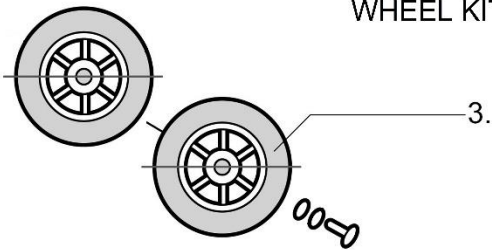

# MAX MIX PARTS BREAKDOWN (KITS)

DRUM KIT

FRAME KIT

WHEEL KIT

1/3 HP 110V MOTOR

PEDESTAL

DRUM ASSEY					
ITEM	SKU #	PART #	DESCRIPTION	MMIX	PRICE LIST
1	MMIX DRUM	MMIX DRUM	MAX MIX DRUM KIT ASSEY	1	\$400.00

FRAME ASSEY					
ITEM	SKU #	PART #	DESCRIPTION	MMIX	PRICE LIST
2	MMIX FRAME	MMIX FRAME	MAX MIX FRAME KIT ASSEY	1	\$350.00

WHEEL KIT					
ITEM	SKU #	PART #	DESCRIPTION	MMIX	PRICE LIST
3	MMIX WHEELS	MMIX WHEELS	MAX MIX WHEELS SET (2)	1	\$70.00