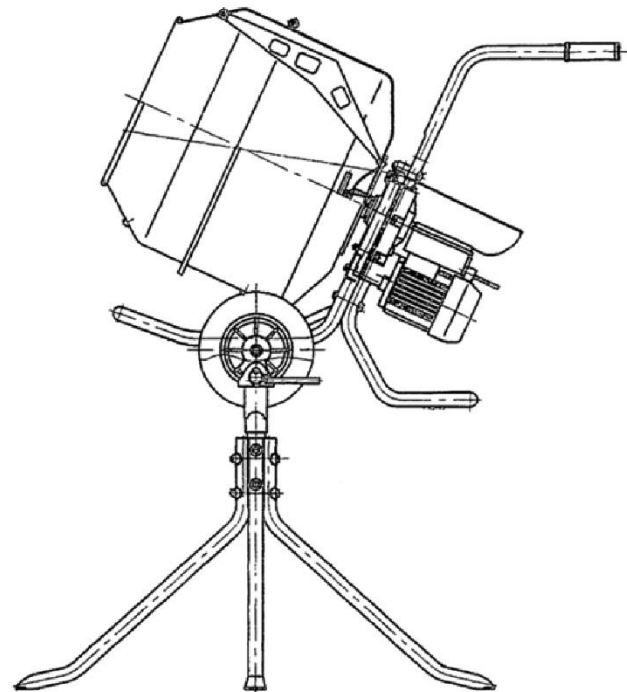

# MAX MIX PARTS BREAKDOWN (KITS)

DRUM KIT

FRAME KIT

WHEEL KIT

1/3 HP 110V MOTOR

PEDESTAL

DRUM ASSEY					
ITEM	SKU #	PART #	DESCRIPTION	MMIX	PRICE LIST
1	MMIX DRUM	MMIX DRUM	MAX MIX DRUM KIT ASSEY	1	\$400.00

FRAME ASSEY					
ITEM	SKU #	PART #	DESCRIPTION	MMIX	PRICE LIST
2	MMIX FRAME	MMIX FRAME	MAX MIX FRAME KIT ASSEY	1	\$350.00

WHEEL KIT					
ITEM	SKU #	PART #	DESCRIPTION	MMIX	PRICE LIST
3	MMIX WHEELS	MMIX WHEELS	MAX MIX WHEELS SET (2)	1	\$70.00