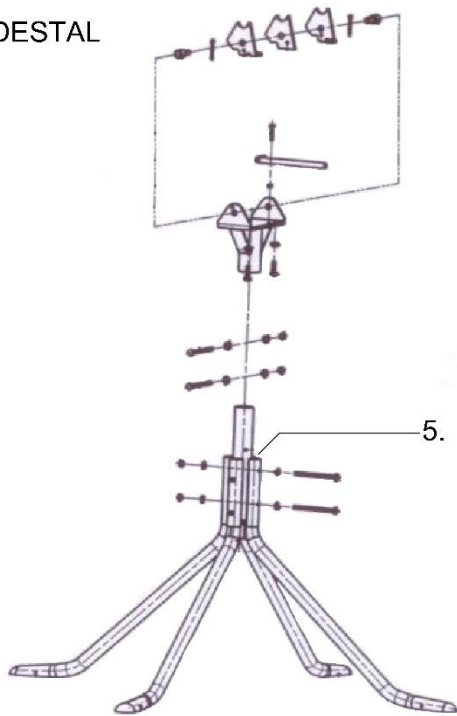

# MAX MIX PARTS BREAKDOWN (KITS)

DRUM KIT

FRAME KIT

WHEEL KIT

1/3 HP 110V MOTOR

PEDESTAL

DRUM ASSEY					
ITEM	SKU #	PART #	DESCRIPTION	MMIX	PRICE LIST
1	MMIX DRUM	MMIX DRUM	MAX MIX DRUM KIT ASSEY	1	\$400.00

FRAME ASSEY					
ITEM	SKU #	PART #	DESCRIPTION	MMIX	PRICE LIST
2	MMIX FRAME	MMIX FRAME	MAX MIX FRAME KIT ASSEY	1	\$350.00

WHEEL KIT					
ITEM	SKU #	PART #	DESCRIPTION	MMIX	PRICE LIST
3	MMIX WHEELS	MMIX WHEELS	MAX MIX WHEELS SET (2)	1	\$70.00