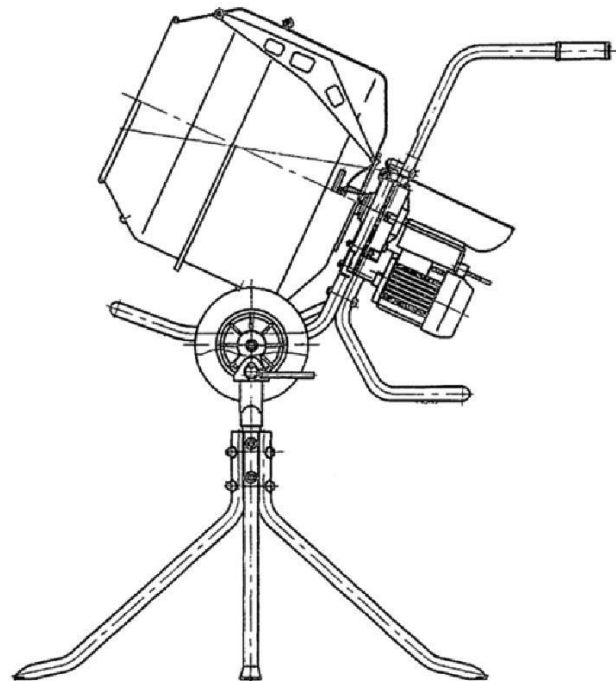

# MAX MIX PARTS BREAKDOWN (KITS)

DRUM KIT

FRAME KIT

WHEEL KIT

1/3 HP 110V MOTOR

PEDESTAL

DRUM ASSEY					
ITEM	SKU #	PART #	DESCRIPTION	MMIX	PRICE LIST
1	MMIX DRUM	MMIX DRUM	MAX MIX DRUM KIT ASSEY	1	\$400.00

FRAME ASSEY					
ITEM	SKU #	PART #	DESCRIPTION	MMIX	PRICE LIST
2	MMIX FRAME	MMIX FRAME	MAX MIX FRAME KIT ASSEY	1	\$350.00

WHEEL KIT					
ITEM	SKU #	PART #	DESCRIPTION	MMIX	PRICE LIST
3	MMIX WHEELS	MMIX WHEELS	MAX MIX WHEELS SET (2)	1	\$70.00