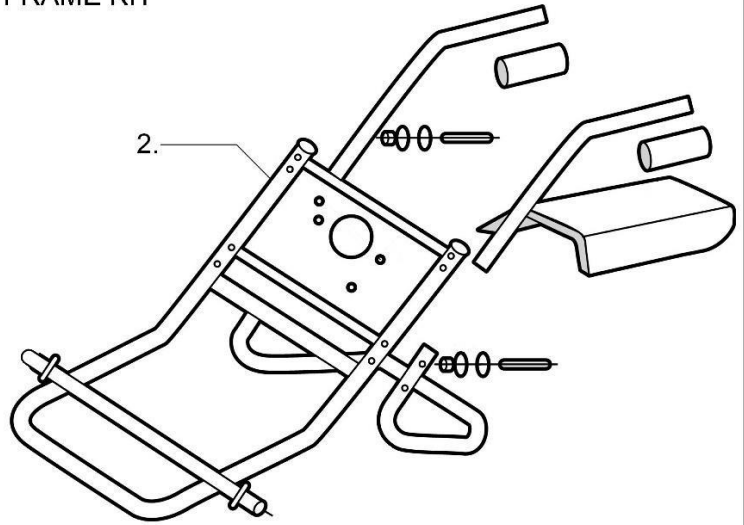

# MAX MIX PARTS BREAKDOWN (KITS)

DRUM KIT

FRAME KIT

WHEEL KIT

1/3 HP 110V MOTOR

PEDESTAL

DRUM ASSEY					
ITEM	SKU #	PART #	DESCRIPTION	MMIX	PRICE LIST
1	MMIX DRUM	MMIX DRUM	MAX MIX DRUM KIT ASSEY	1	\$400.00