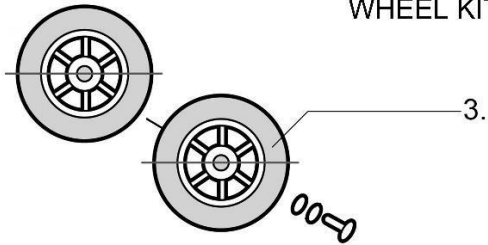

# MAX MIX PARTS BREAKDOWN (KITS)

DRUM KIT

FRAME KIT

WHEEL KIT

1/3 HP 110V MOTOR

PEDESTAL

DRUM ASSEY					
ITEM	SKU #	PART #	DESCRIPTION	MMIX	PRICE LIST
1	MMIX DRUM	MMIX DRUM	MAX MIX DRUM KIT ASSEY	1	\$400.00

FRAME ASSEY					
ITEM	SKU #	PART #	DESCRIPTION	MMIX	PRICE LIST
2	MMIX FRAME	MMIX FRAME	MAX MIX FRAME KIT ASSEY	1	\$350.00

WHEEL KIT					
ITEM	SKU #	PART #	DESCRIPTION	MMIX	PRICE LIST
3	MMIX WHEELS	MMIX WHEELS	MAX MIX WHEELS SET (2)	1	\$70.00