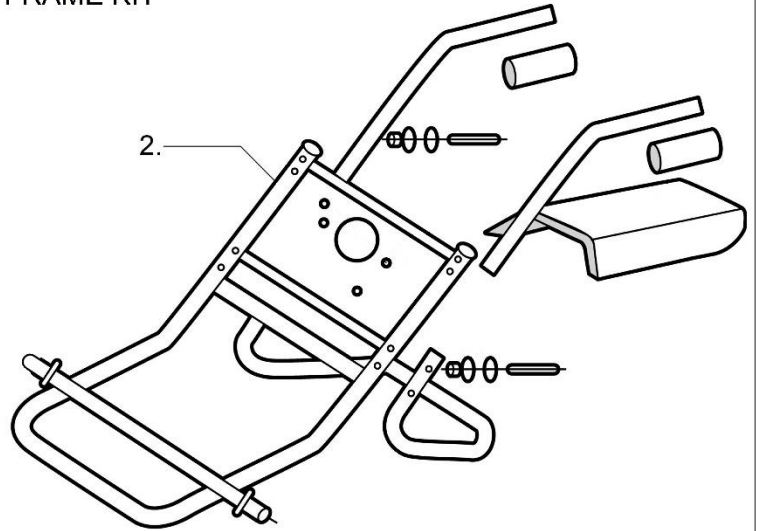

# MAX MIX PARTS BREAKDOWN (KITS)

DRUM KIT

FRAME KIT

WHEEL KIT

1/3 HP 110V MOTOR

PEDESTAL

DRUM ASSEY					
ITEM	SKU #	PART #	DESCRIPTION	MMIX	PRICE LIST
1	MMIX DRUM	MMIX DRUM	MAX MIX DRUM KIT ASSEY	1	\$400.00