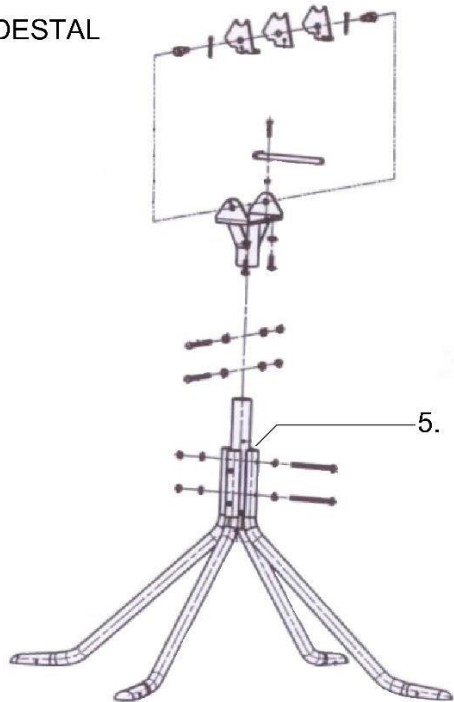

# MAX MIX PARTS BREAKDOWN (KITS)

DRUM KIT

FRAME KIT

WHEEL KIT

1/3 HP 110V MOTOR

PEDESTAL

DRUM ASSEY					
ITEM	SKU #	PART #	DESCRIPTION	MMIX	PRICE LIST
1	MMIX DRUM	MMIX DRUM	MAX MIX DRUM KIT ASSEY	1	\$400.00

FRAME ASSEY					
ITEM	SKU #	PART #	DESCRIPTION	MMIX	PRICE LIST
2	MMIX FRAME	MMIX FRAME	MAX MIX FRAME KIT ASSEY	1	\$350.00

WHEEL KIT					
ITEM	SKU #	PART #	DESCRIPTION	MMIX	PRICE LIST
3	MMIX WHEELS	MMIX WHEELS	MAX MIX WHEELS SET (2)	1	\$70.00