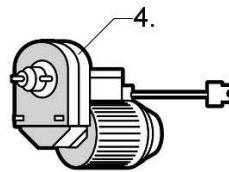

# MAX MIX PARTS BREAKDOWN (KITS)

DRUM KIT

FRAME KIT

WHEEL KIT

1/3 HP 110V MOTOR

PEDESTAL

DRUM ASSEY					
ITEM	SKU #	PART #	DESCRIPTION	MMIX	PRICE LIST
1	MMIX DRUM	MMIX DRUM	MAX MIX DRUM KIT ASSEY	1	\$400.00