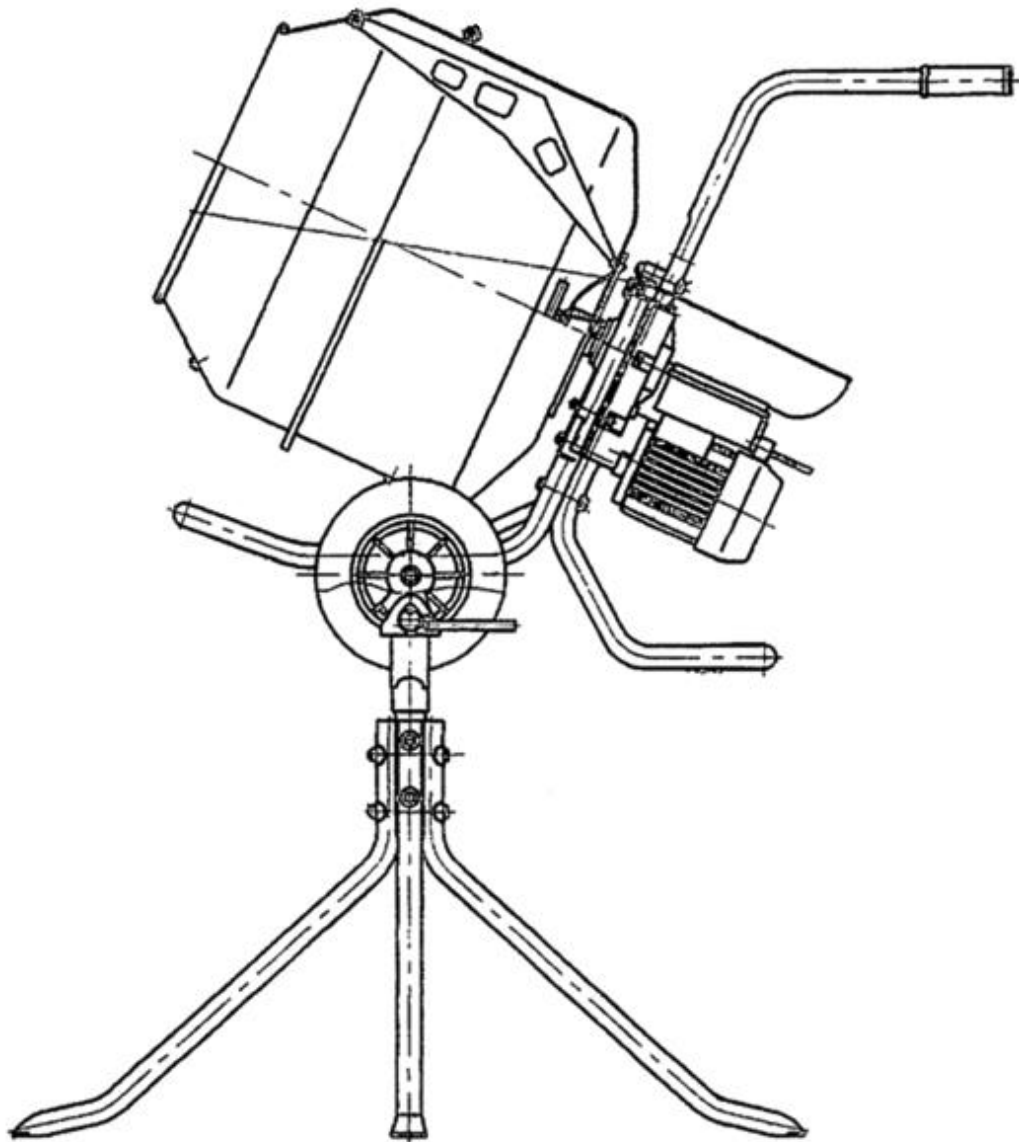

# MAX MIX PARTS BREAKDOWN (KITS)

DRUM KIT

FRAME KIT

WHEEL KIT

1/3 HP 110V MOTOR

PEDESTAL

DRUM ASSEY					
ITEM	SKU #	PART #	DESCRIPTION	MMIX	PRICE LIST
1	MMIX DRUM	MMIX DRUM	MAX MIX DRUM KIT ASSEY	1	\$400.00

FRAME ASSEY					
ITEM	SKU #	PART #	DESCRIPTION	MMIX	PRICE LIST
2	MMIX FRAME	MMIX FRAME	MAX MIX FRAME KIT ASSEY	1	\$350.00

WHEEL KIT					
ITEM	SKU #	PART #	DESCRIPTION	MMIX	PRICE LIST
3	MMIX WHEELS	MMIX WHEELS	MAX MIX WHEELS SET (2)	1	\$70.00