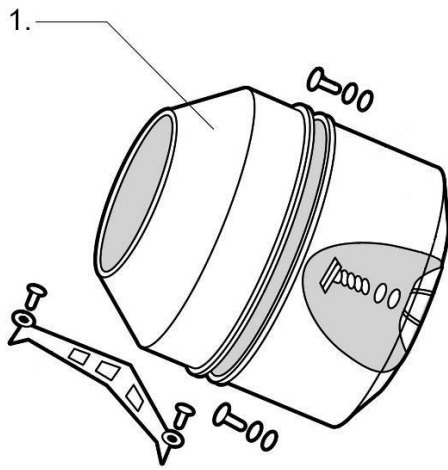

# MAX MIX PARTS BREAKDOWN (KITS)

DRUM KIT

FRAME KIT

WHEEL KIT

1/3 HP 110V MOTOR

PEDESTAL

DRUM ASSEY					
ITEM	SKU #	PART #	DESCRIPTION	MMIX	PRICE LIST
1	MMIX DRUM	MMIX DRUM	MAX MIX DRUM KIT ASSEY	1	\$400.00