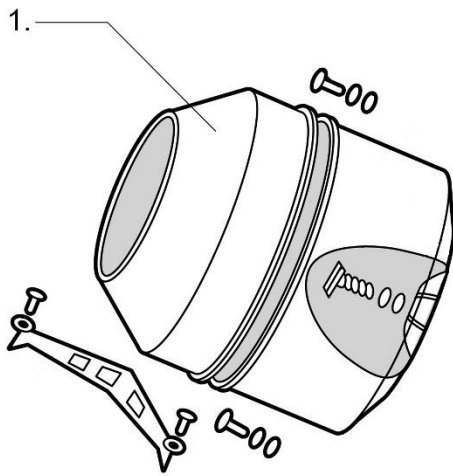

# MAX MIX PARTS BREAKDOWN (KITS)

DRUM KIT

FRAME KIT

WHEEL KIT

1/3 HP 110V MOTOR

PEDESTAL

DRUM ASSEY					
ITEM	SKU #	PART #	DESCRIPTION	MMIX	PRICE LIST
1	MMIX DRUM	MMIX DRUM	MAX MIX DRUM KIT ASSEY	1	\$400.00