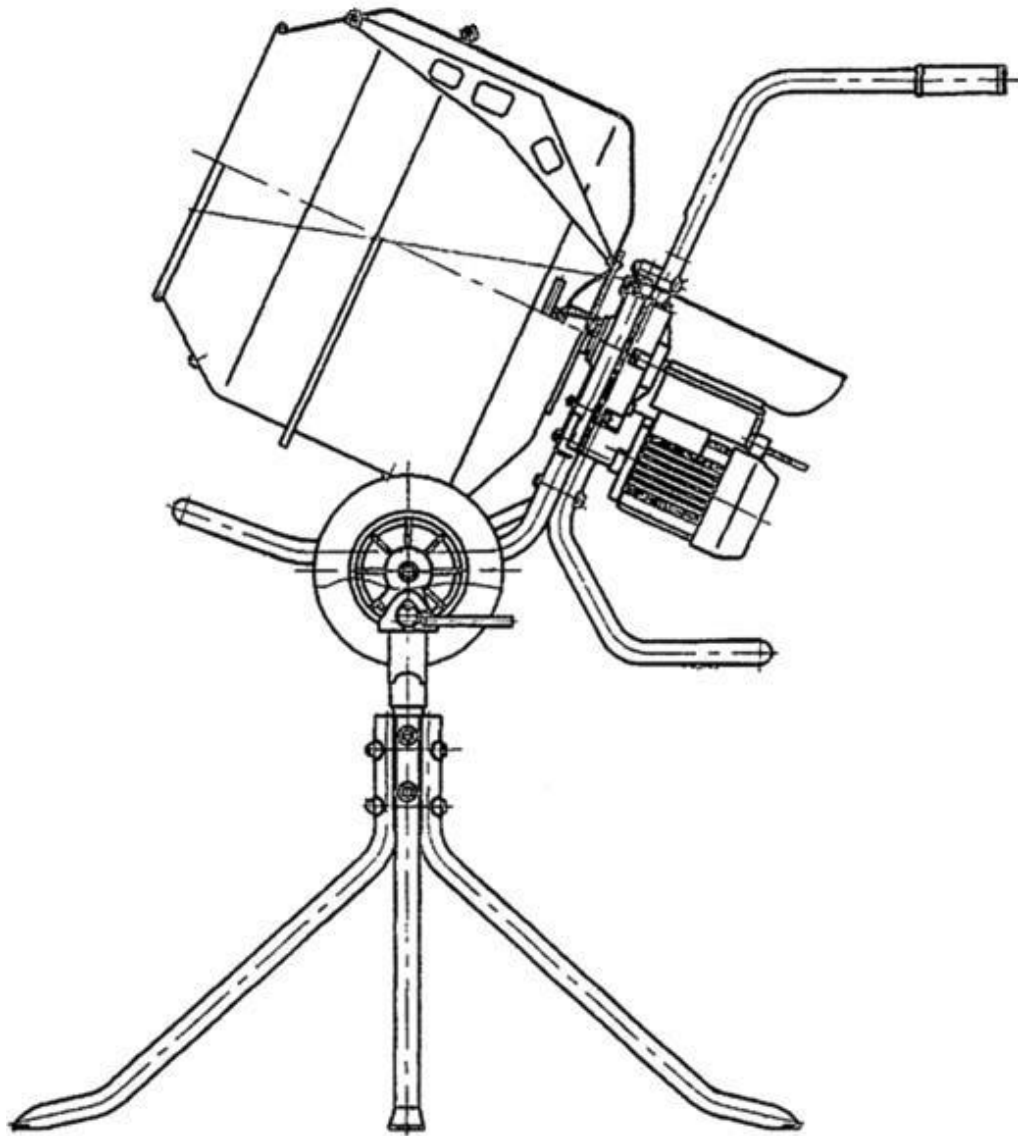

# MAX MIX PARTS BREAKDOWN (KITS)

DRUM KIT

FRAME KIT

WHEEL KIT

1/3 HP 110V MOTOR

PEDESTAL

DRUM ASSEY					
ITEM	SKU #	PART #	DESCRIPTION	MMIX	PRICE LIST
1	MMIX DRUM	MMIX DRUM	MAX MIX DRUM KIT ASSEY	1	\$400.00

FRAME ASSEY					
ITEM	SKU #	PART #	DESCRIPTION	MMIX	PRICE LIST
2	MMIX FRAME	MMIX FRAME	MAX MIX FRAME KIT ASSEY	1	\$350.00

WHEEL KIT					
ITEM	SKU #	PART #	DESCRIPTION	MMIX	PRICE LIST
3	MMIX WHEELS	MMIX WHEELS	MAX MIX WHEELS SET (2)	1	\$70.00