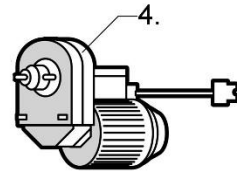

# MAX MIX PARTS BREAKDOWN (KITS)

DRUM KIT

FRAME KIT

WHEEL KIT

1/3 HP 110V MOTOR

PEDESTAL

DRUM ASSEY					
ITEM	SKU #	PART #	DESCRIPTION	MMIX	PRICE LIST
1	MMIX DRUM	MMIX DRUM	MAX MIX DRUM KIT ASSEY	1	\$400.00