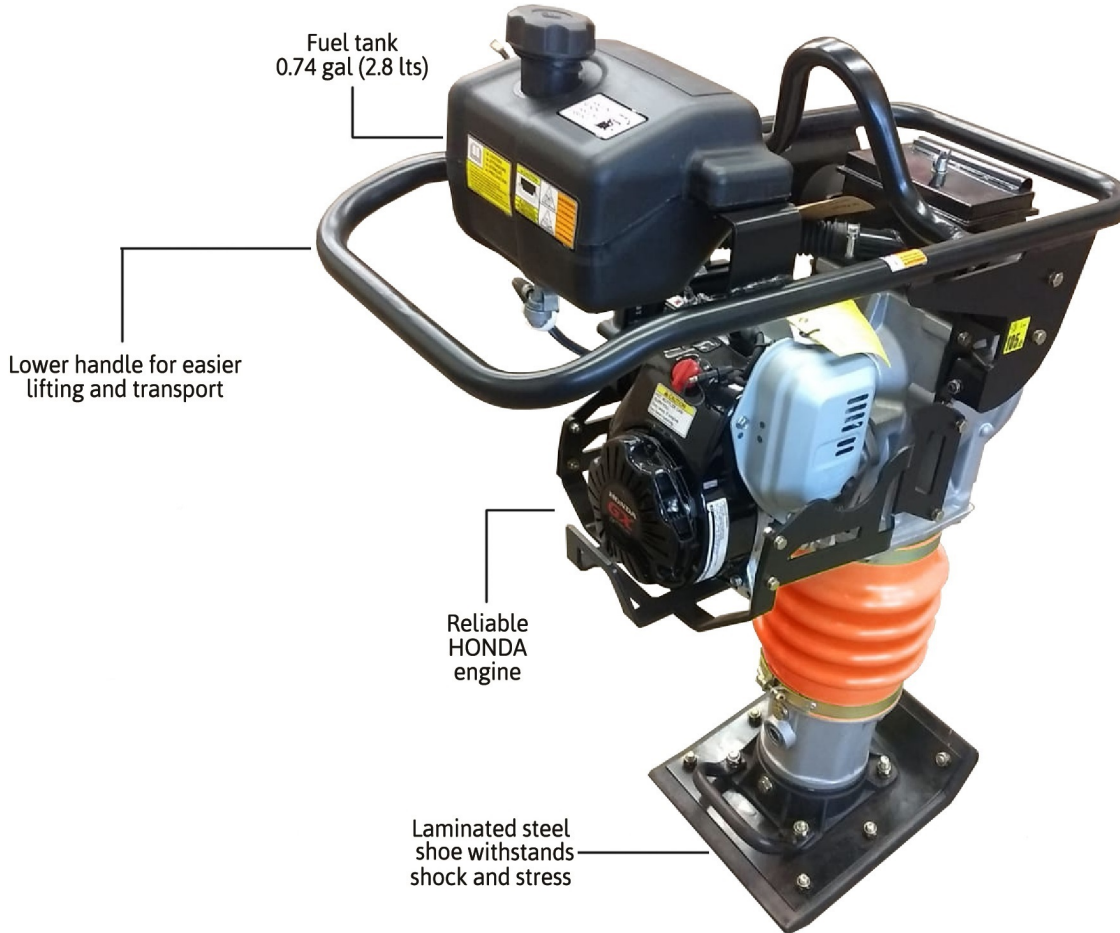

## Rammer 70H

MODEL	RAM-70H
Centrifugal force lbf (kN)	3086 lbf (14)
Exciter Speed vpm	640-680 vpm
Plate Size in (cm)	13"x11" (33)x(28)
Honda Engine Power	Honda GX120
Overall Length in (cm)	28" (71)
Overall Width in (cm)	14" (35)
Overall Height in (cm)	42" (106)
Overall Weight lbs. (Kg)	165 lbs. (75)